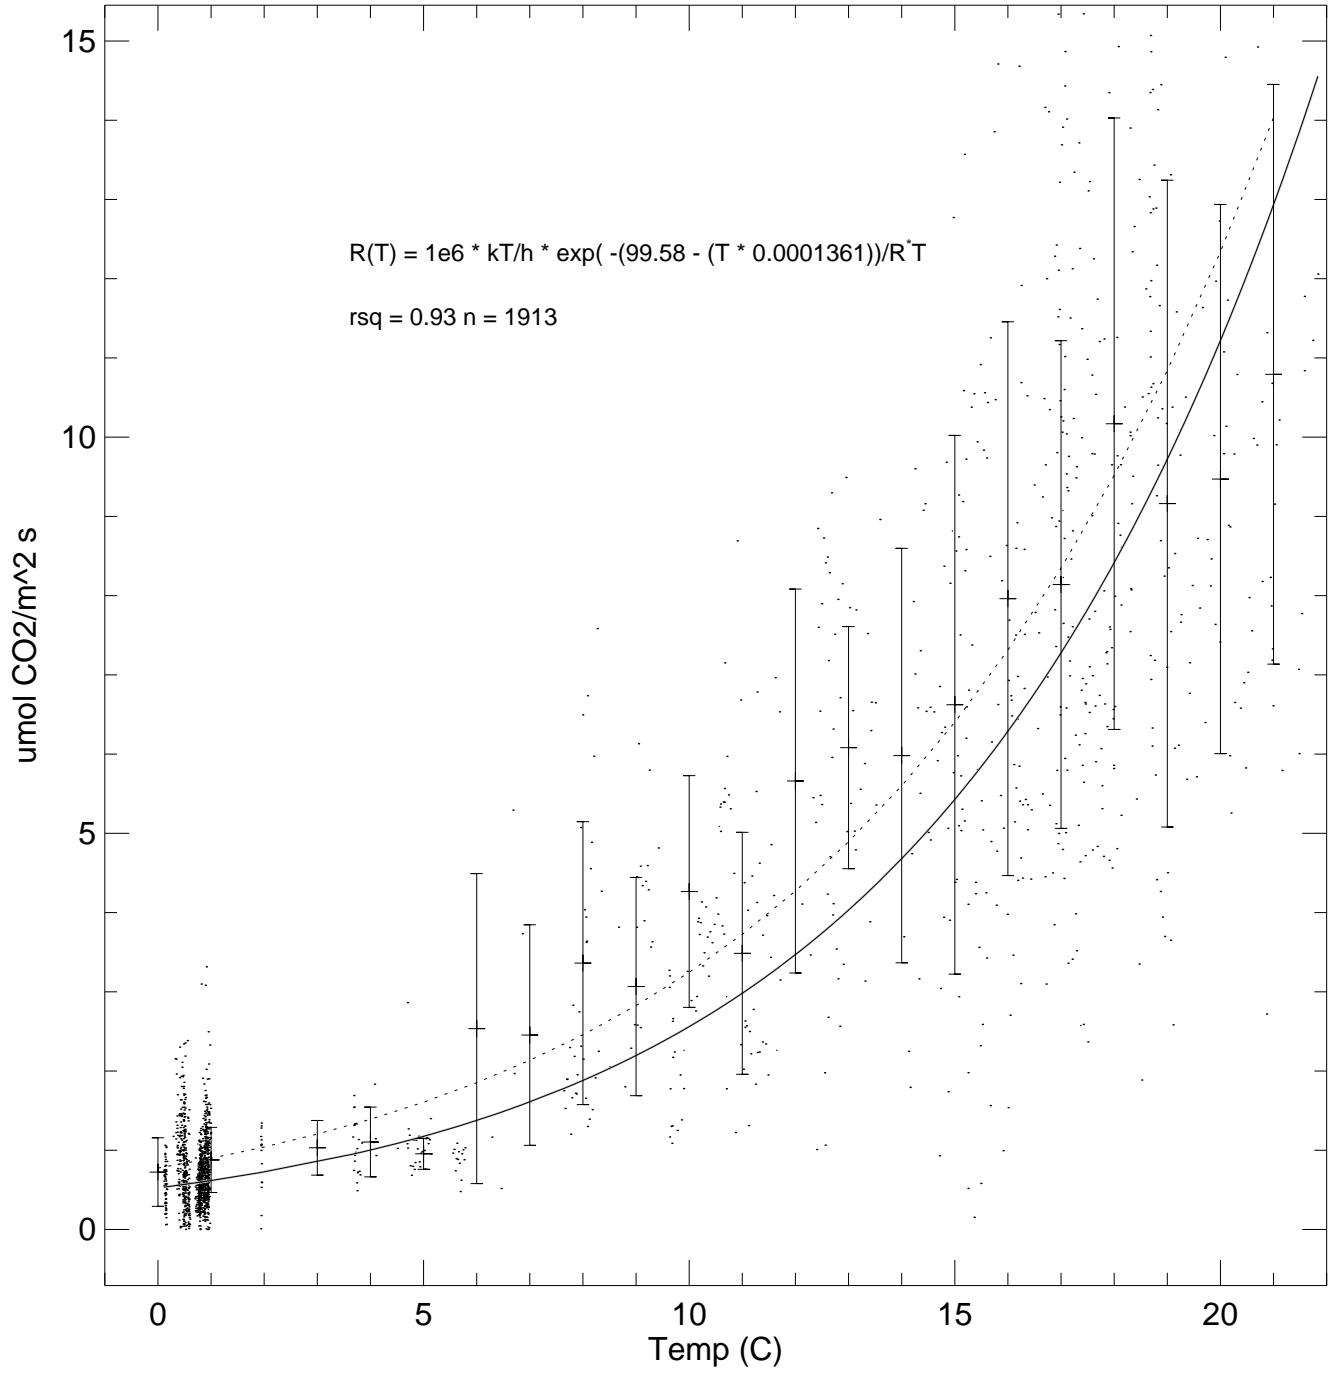

# Nighttime Respiration Fit Sylvania 2006 Mo: 1-12