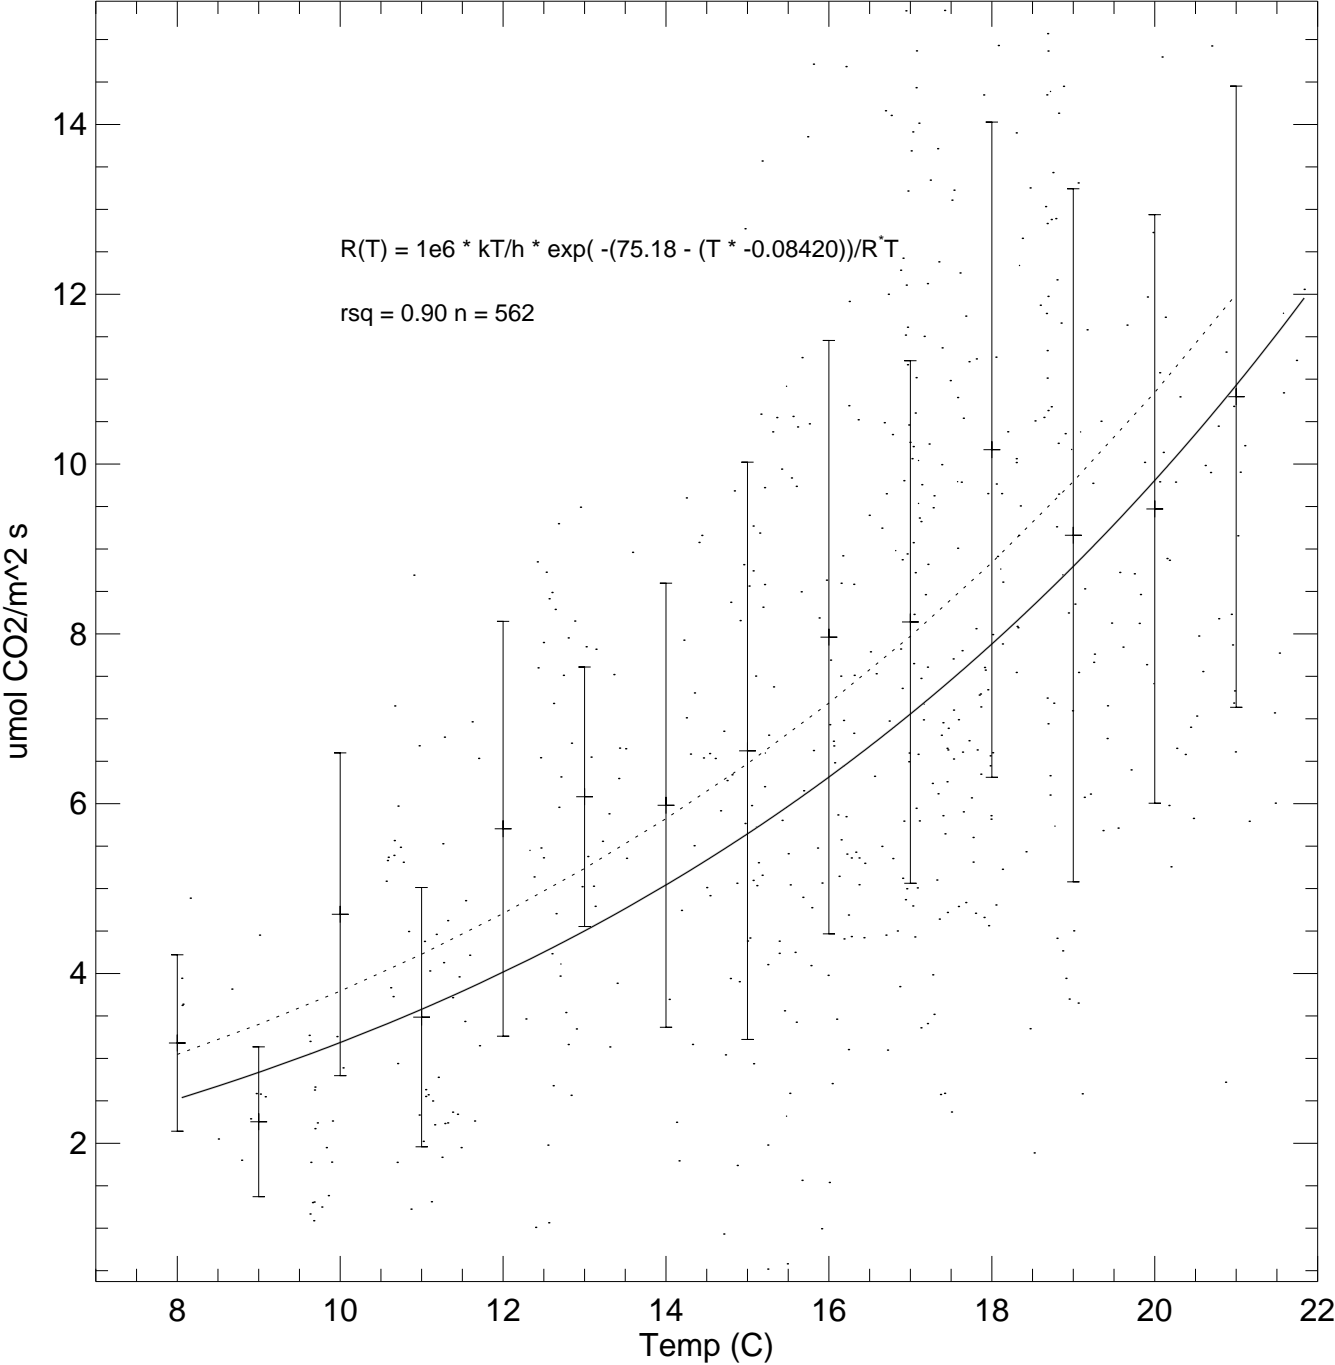

Nighttime Respiration Fit Sylvania 2006 Mo: May-Sep