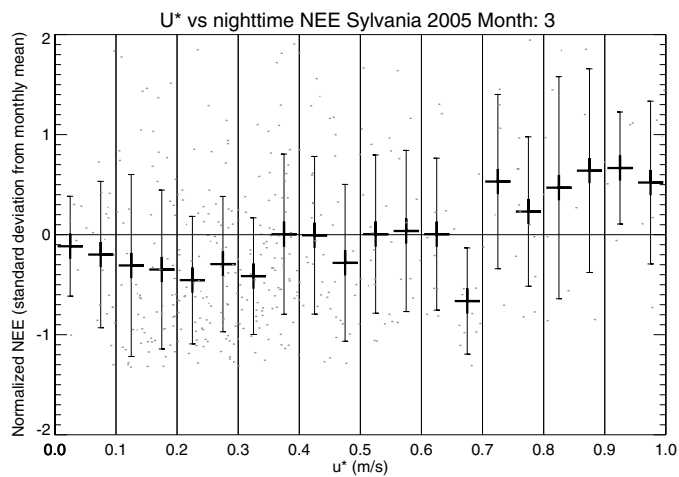

U\* vs nighttime NEE Sylvania 2005 Month: 1-12

U\* vs nighttime NEE Sylvania 2005 Month: 8

U\* vs nighttime NEE Sylvania 2005 Month: 10

U\* vs nighttime NEE Sylvania 2005 Month: 11

U\* vs nighttime NEE Sylvania 2005 Month: 12