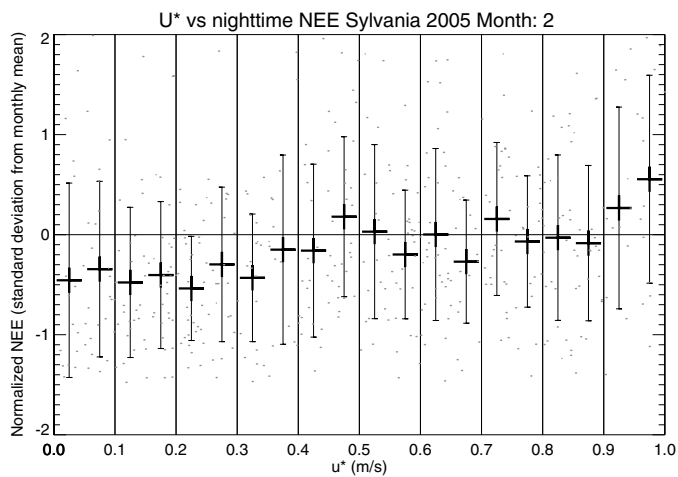

U\* vs nighttime NEE Sylvania 2005 Month: 1-12

U\* vs nighttime NEE Sylvania 2005 Month: 8

U\* vs nighttime NEE Sylvania 2005 Month: 10

U\* vs nighttime NEE Sylvania 2005 Month: 11

U\* vs nighttime NEE Sylvania 2005 Month: 12