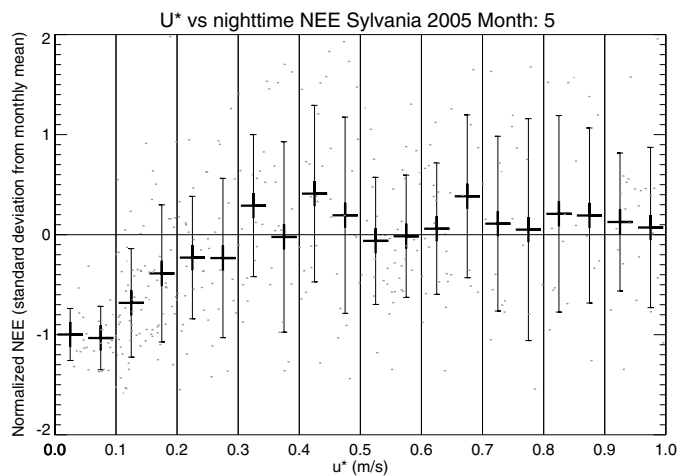

U\* vs nighttime NEE Sylvania 2005 Month: 1-12

U\* vs nighttime NEE Sylvania 2005 Month: 8

U\* vs nighttime NEE Sylvania 2005 Month: 10

U\* vs nighttime NEE Sylvania 2005 Month: 11

U\* vs nighttime NEE Sylvania 2005 Month: 12