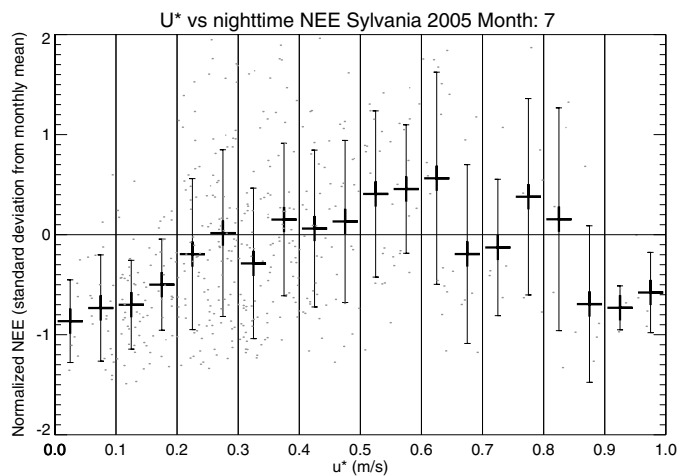

U\* vs nighttime NEE Sylvania 2005 Month: 1-12

U\* vs nighttime NEE Sylvania 2005 Month: 8

U\* vs nighttime NEE Sylvania 2005 Month: 10

U\* vs nighttime NEE Sylvania 2005 Month: 11

U\* vs nighttime NEE Sylvania 2005 Month: 12