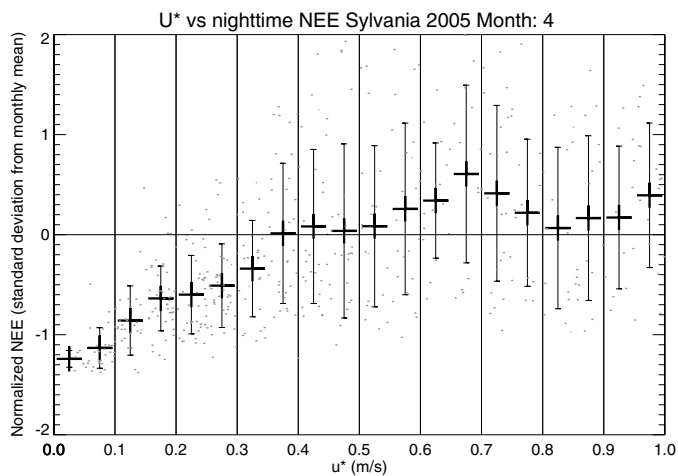

U\* vs nighttime NEE Sylvania 2005 Month: 1-12

U\* vs nighttime NEE Sylvania 2005 Month: 8

U\* vs nighttime NEE Sylvania 2005 Month: 10

U\* vs nighttime NEE Sylvania 2005 Month: 11

U\* vs nighttime NEE Sylvania 2005 Month: 12