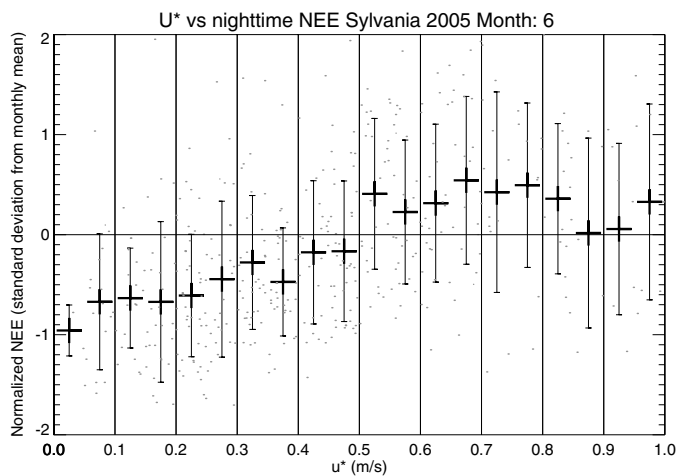

U\* vs nighttime NEE Sylvania 2005 Month: 1-12

U\* vs nighttime NEE Sylvania 2005 Month: 8

U\* vs nighttime NEE Sylvania 2005 Month: 10

U\* vs nighttime NEE Sylvania 2005 Month: 11

U\* vs nighttime NEE Sylvania 2005 Month: 12