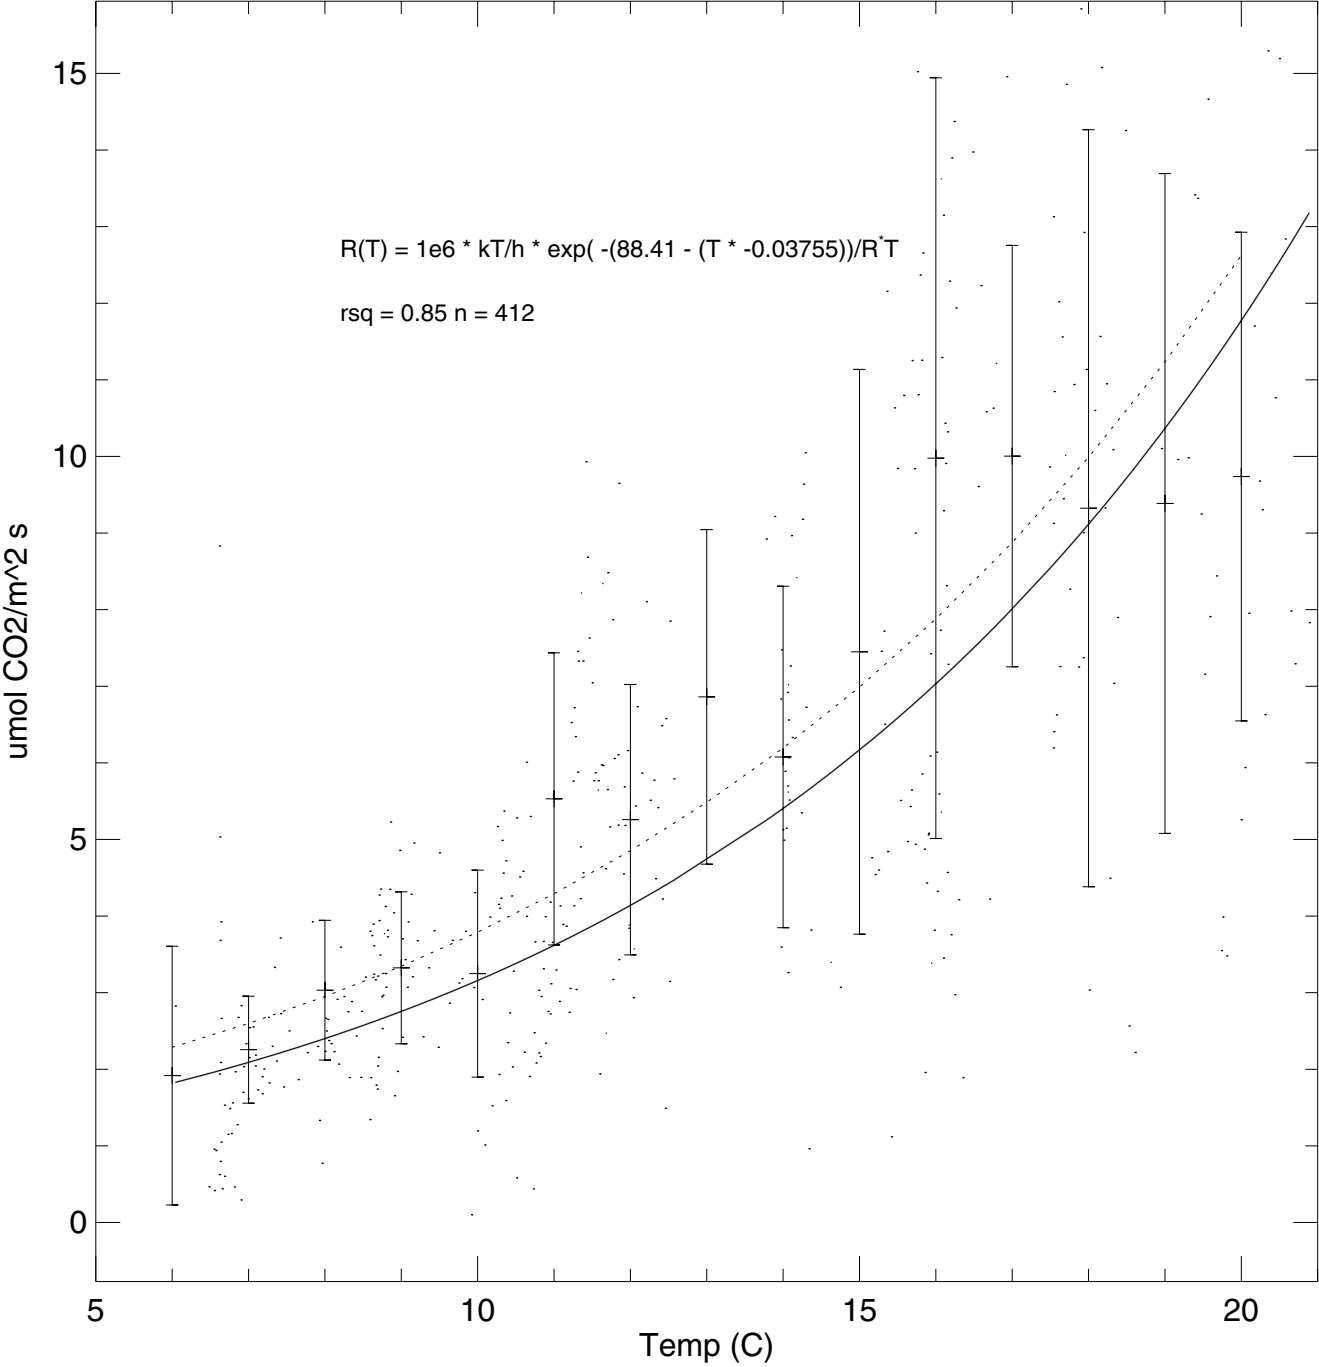

Nighttime Respiration Fit Sylvania 2005 Mo: May-Sep