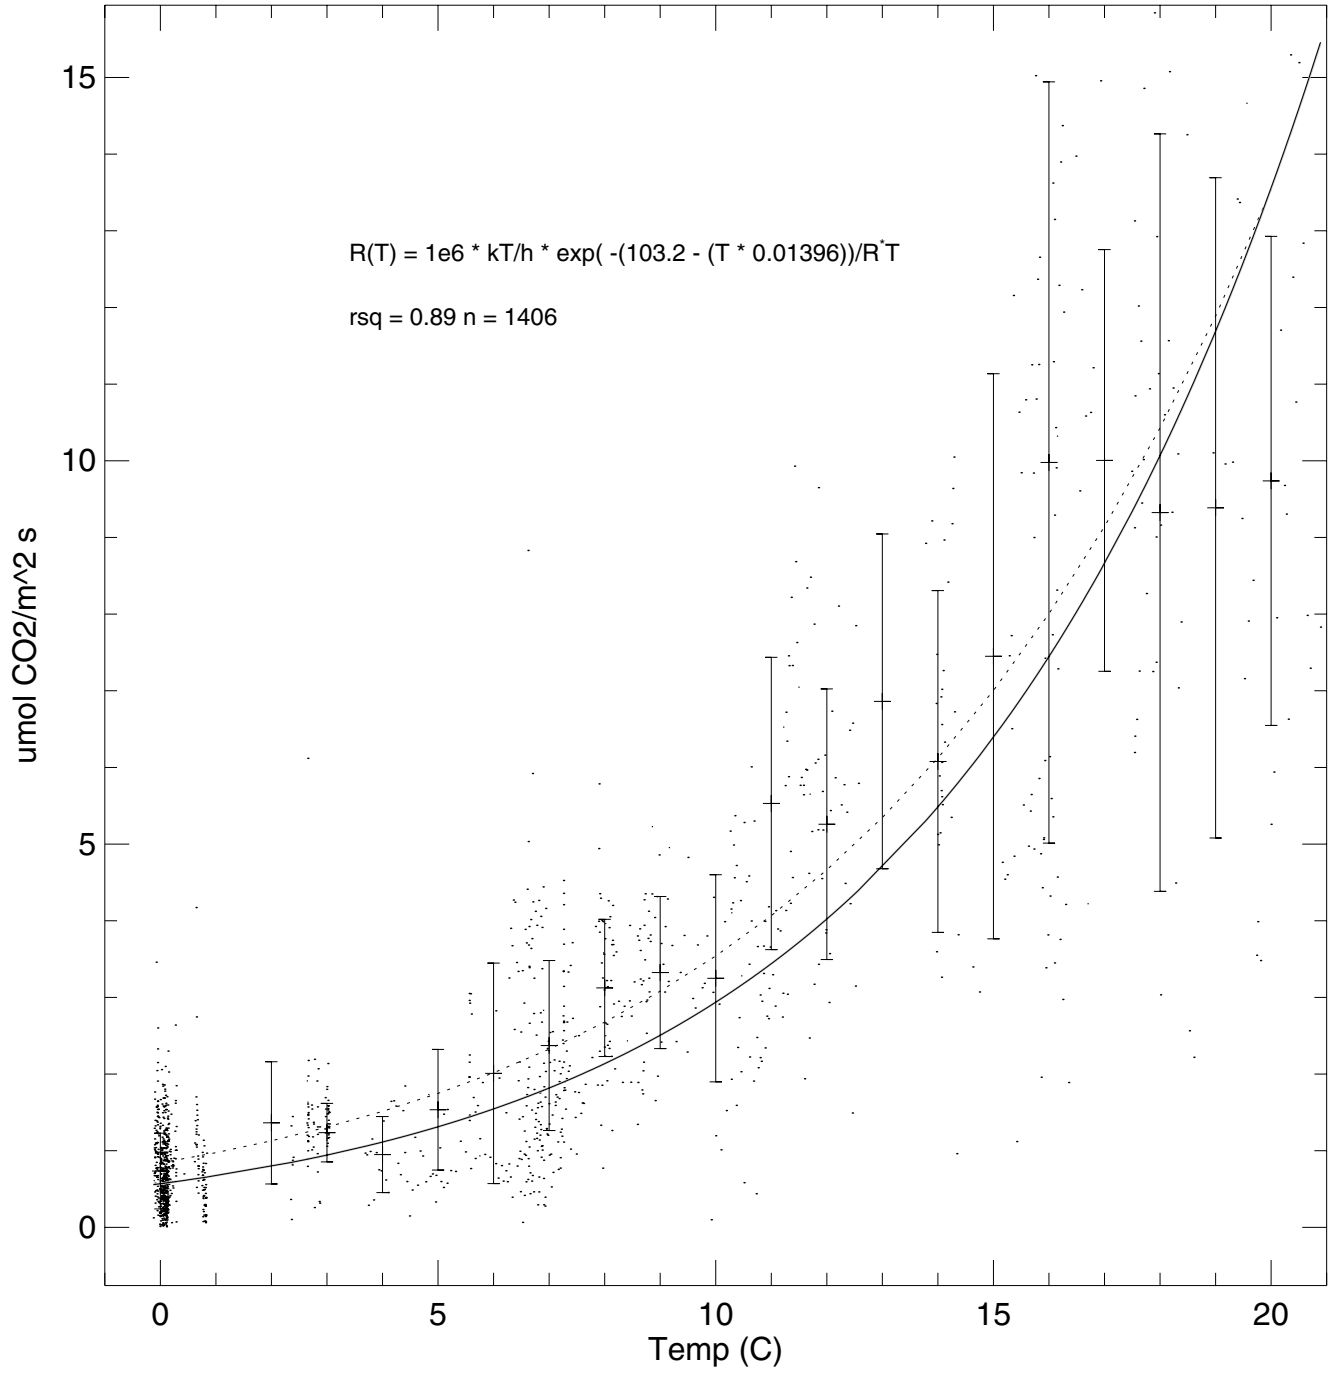

# Nighttime Respiration Fit Sylvania 2005 Mo: 1-12