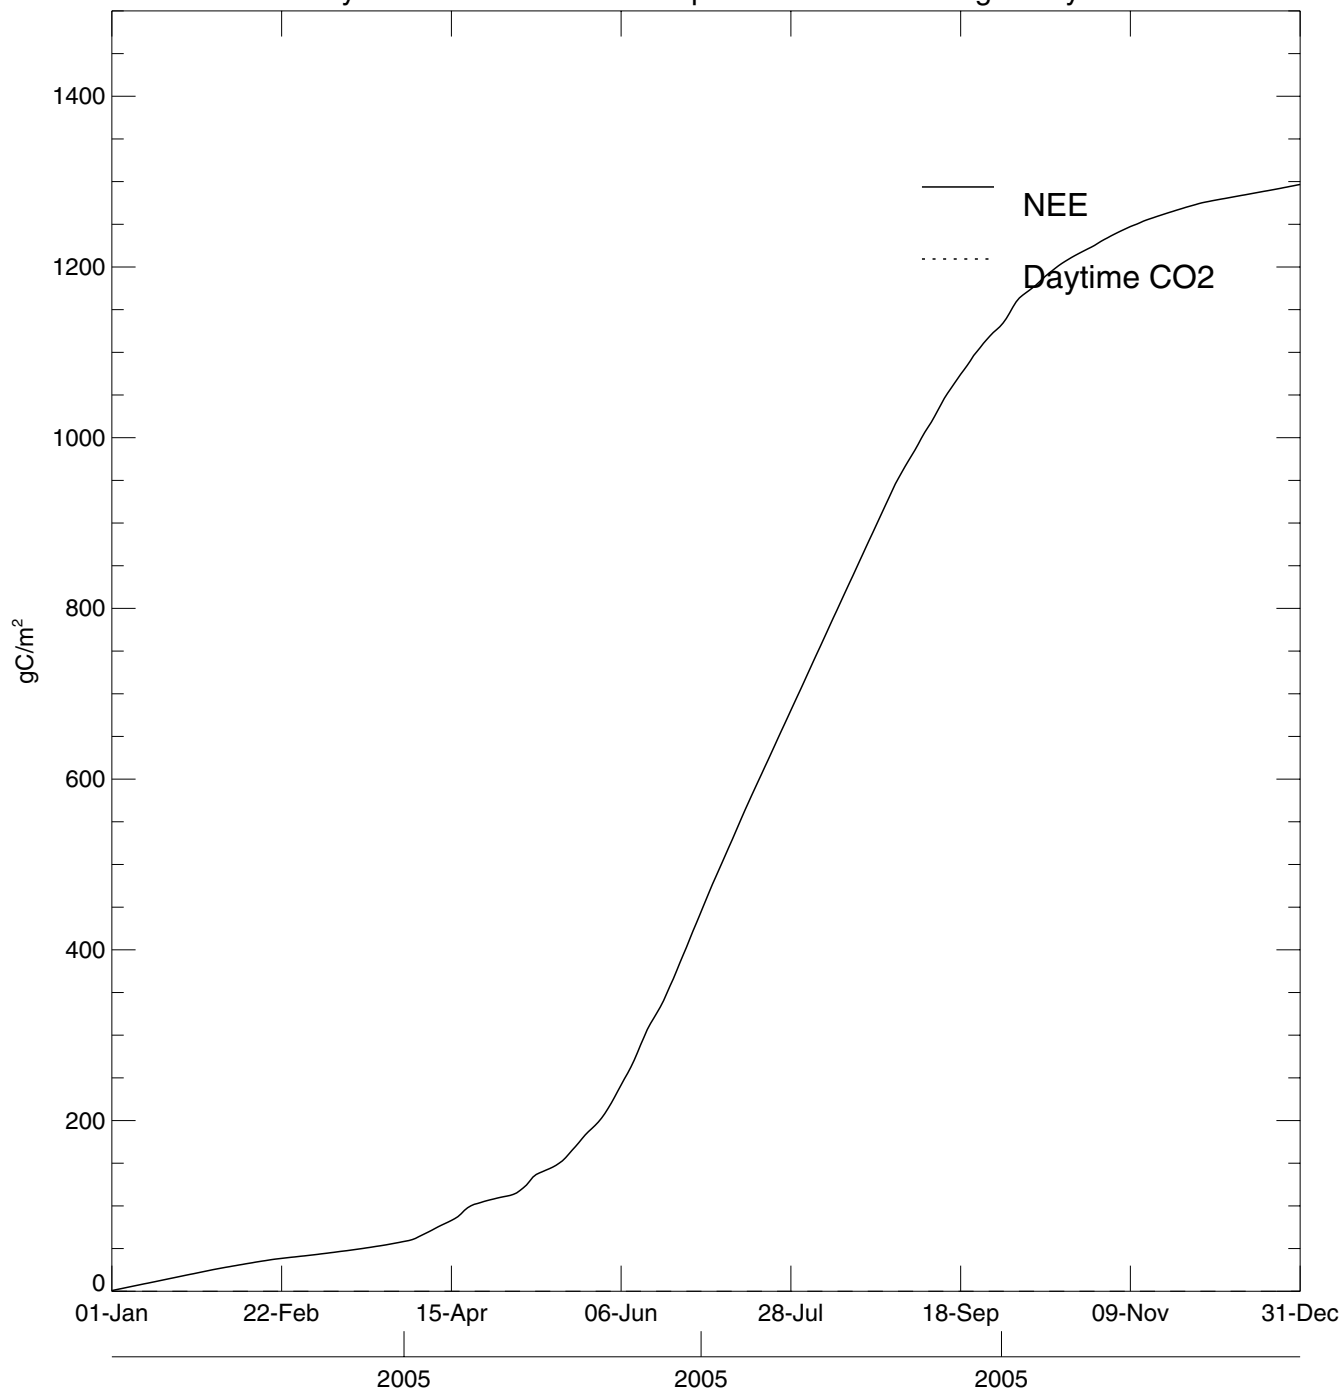

Sylvania (filled) GEResp 2005 Total: 1296.7 gC/m² yr

Sylvania (filled) GEPsyn 2005 Total: 1216.9 gC/m² yr

Sylvania cumulative GEResp 2005 Total: 1296.7 gC/m² yr

Sylvania cumulative GEPsyn 2005 Total: 1216.9 gC/m² yr