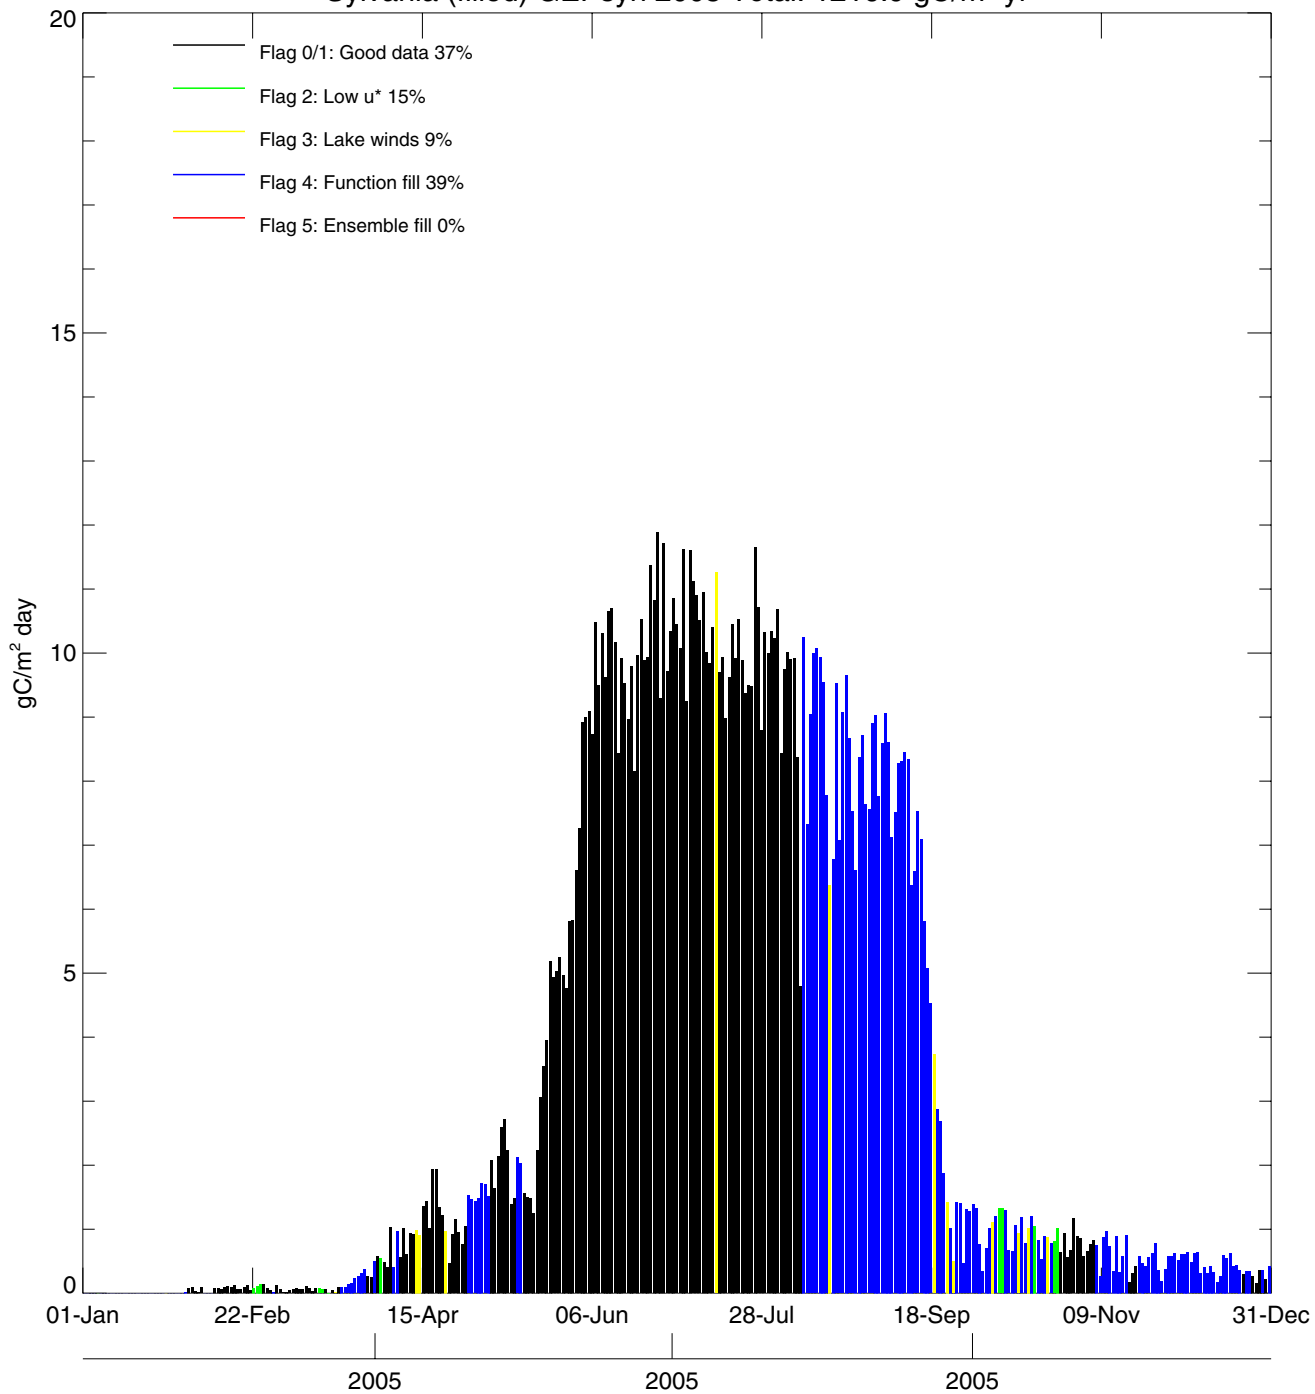

Sylvania (filled) GEResp 2005 Total: 1296.7 gC/m² yr

Sylvania (filled) GEPsyn 2005 Total: 1216.9 gC/m² yr

Sylvania cumulative GEResp 2005 Total: 1296.7 gC/m² yr

Sylvania cumulative GEPsyn 2005 Total: 1216.9 gC/m² yr