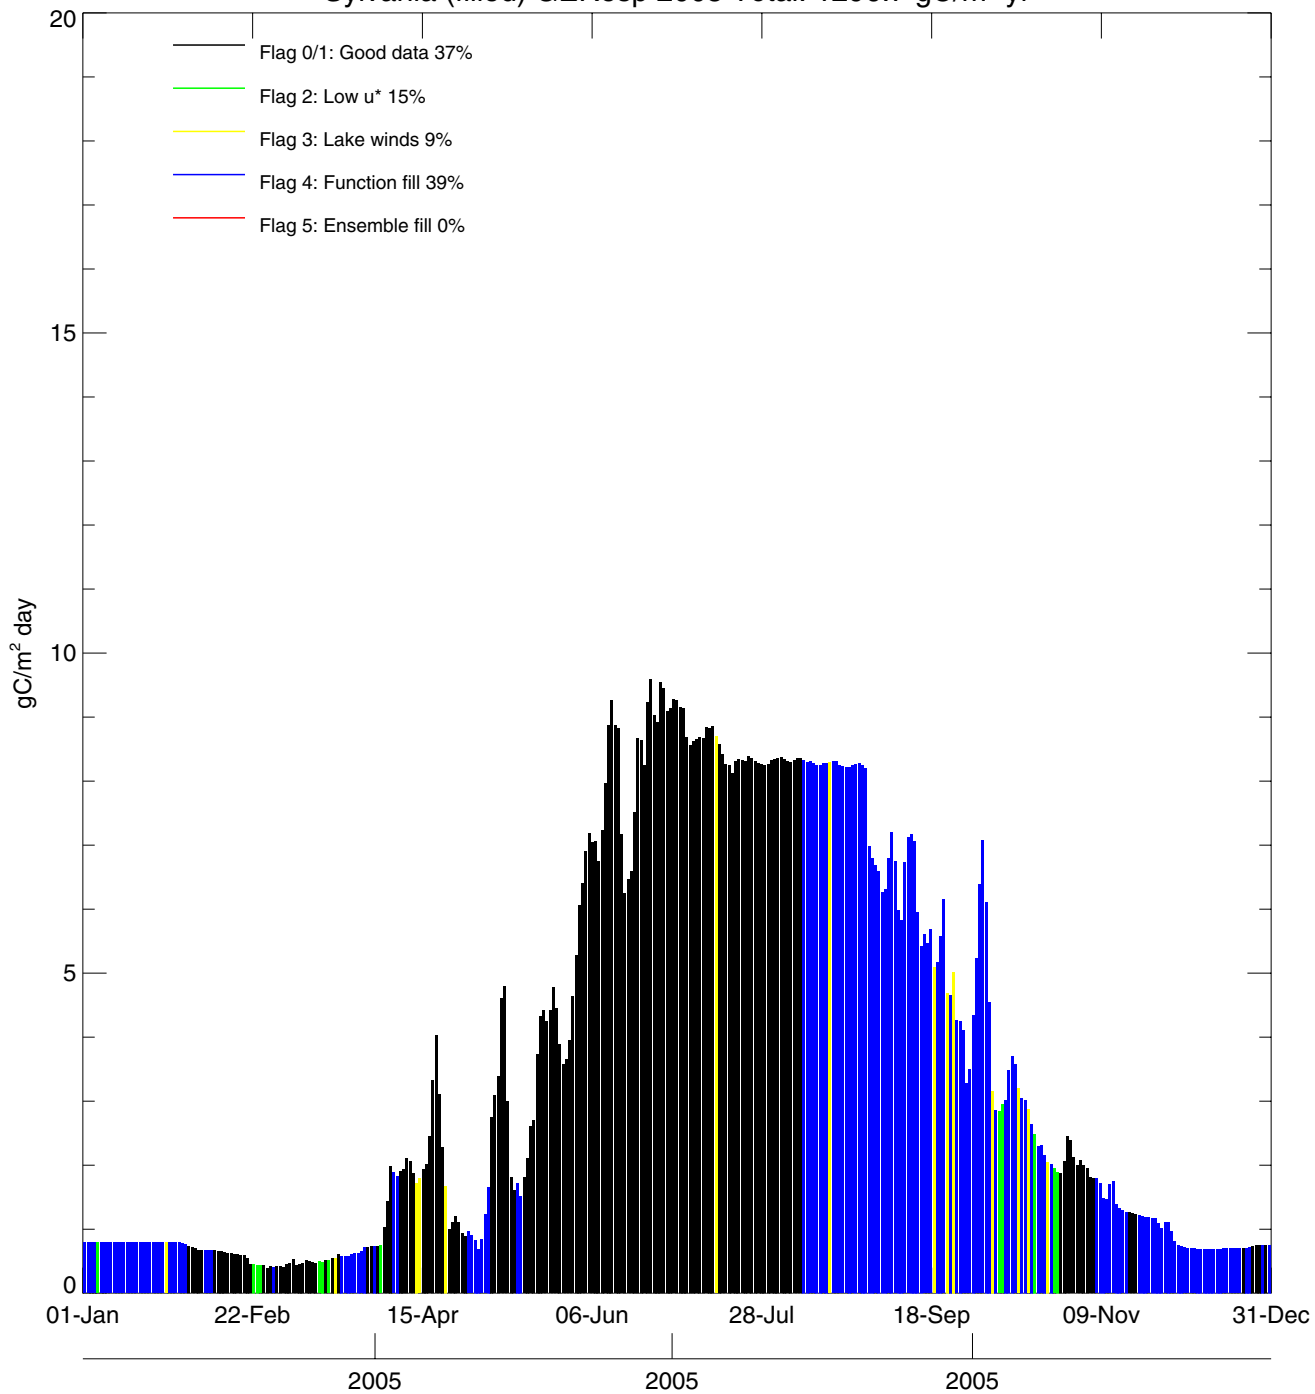

Sylvania (filled) GEResp 2005 Total: 1296.7 gC/m² yr

Sylvania (filled) GEPsyn 2005 Total: 1216.9 gC/m² yr

Sylvania cumulative GEResp 2005 Total: 1296.7 gC/m² yr

Sylvania cumulative GEPsyn 2005 Total: 1216.9 gC/m² yr