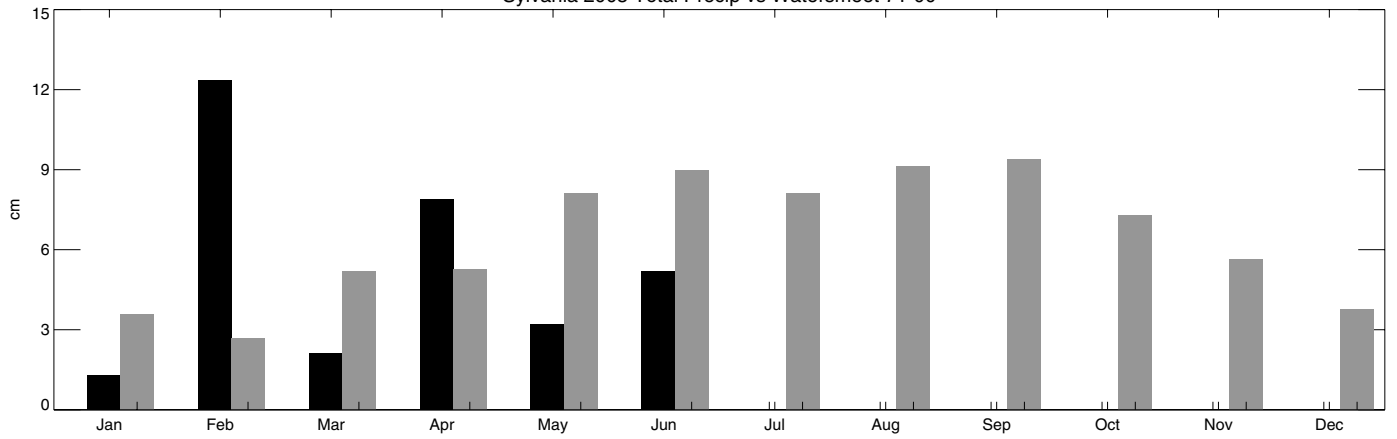

Sylvania 2005 Avg Temp (5.4) vs Watersmeet 71-00 (3.9)-gray

Sylvania 2005 Total Precip vs Watersmeet 71-00

Sylvania 2005 Cumulative Precip (32.0) vs Marquette 61-90 (77.1)-dotted