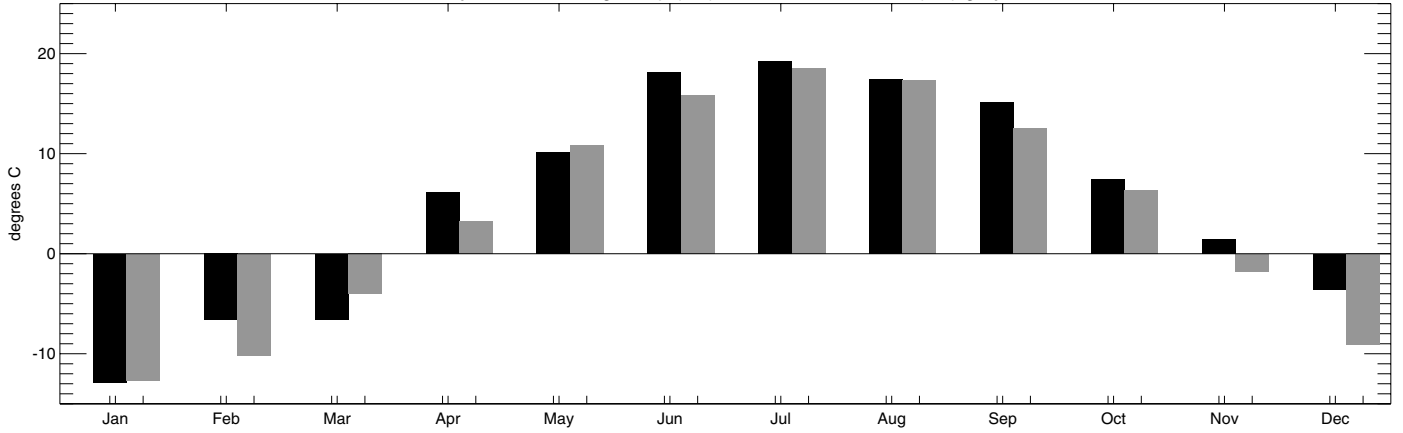

Sylvania 2005 Avg Temp (5.4) vs Watersmeet 71-00 (3.9)-gray

Sylvania 2005 Total Precip vs Watersmeet 71-00

Sylvania 2005 Cumulative Precip (32.0) vs Marquette 61-90 (77.1)-dotted