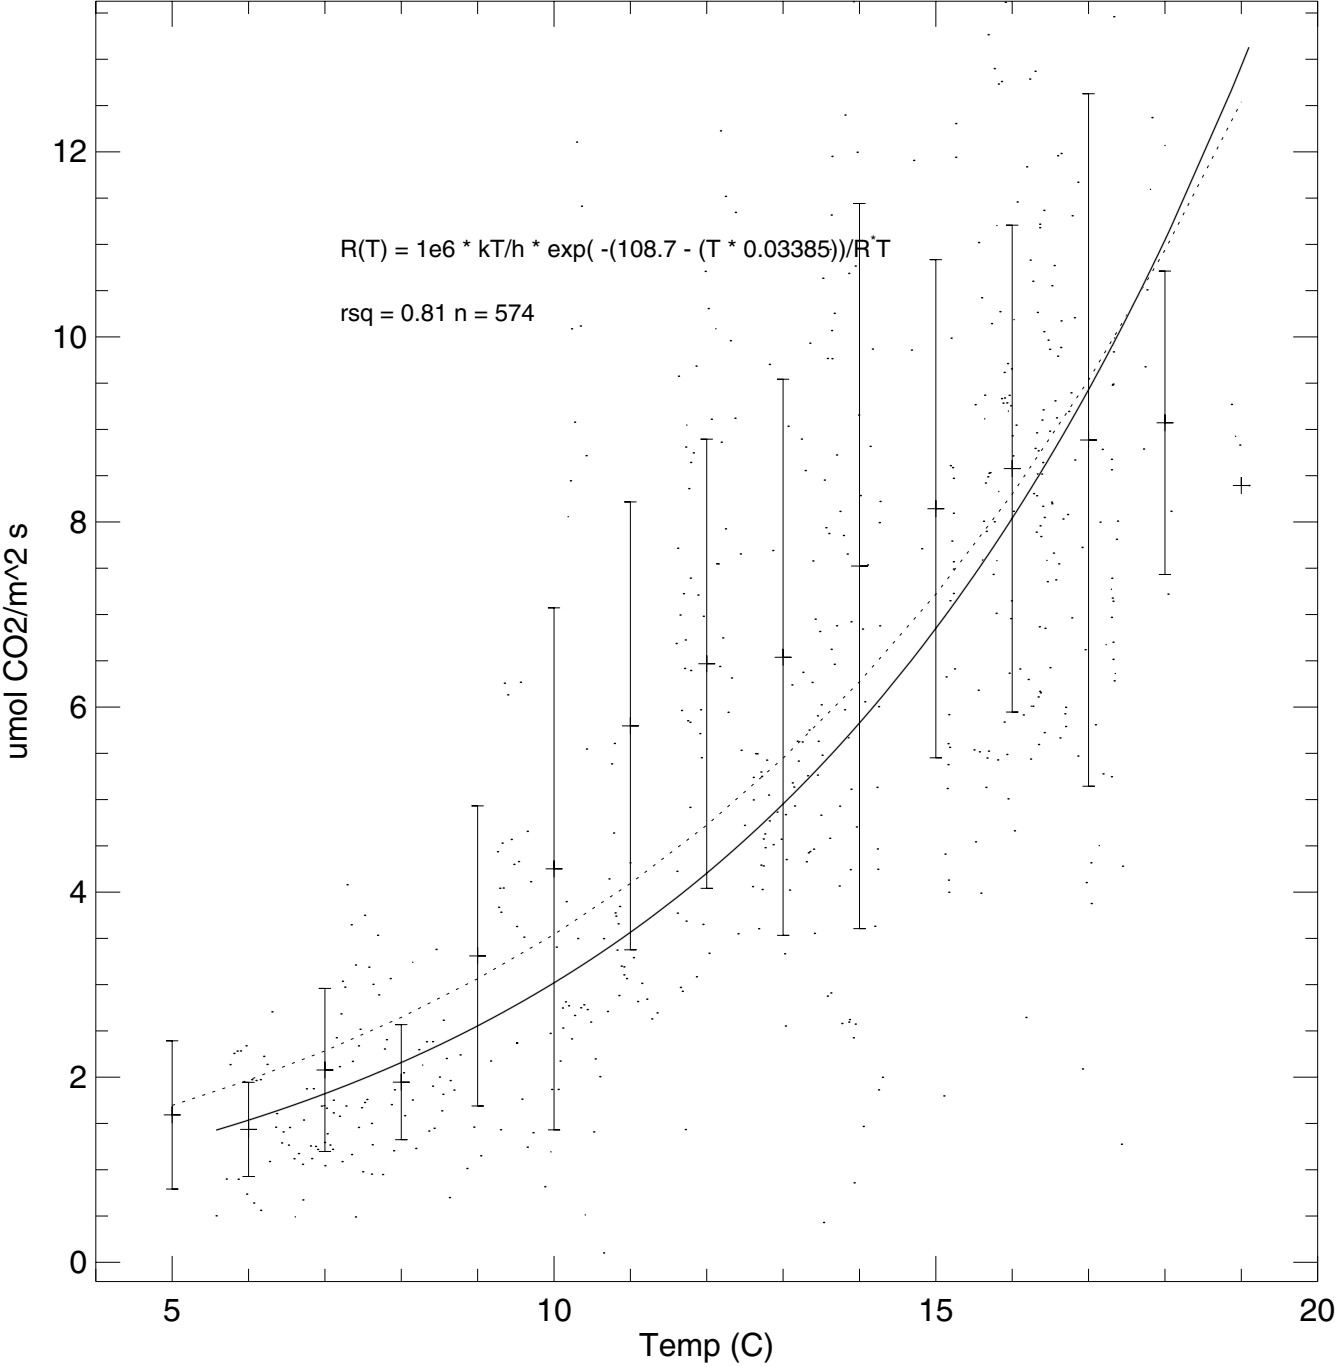

Nighttime Respiration Fit Sylvania 2004 Mo: May-Sep