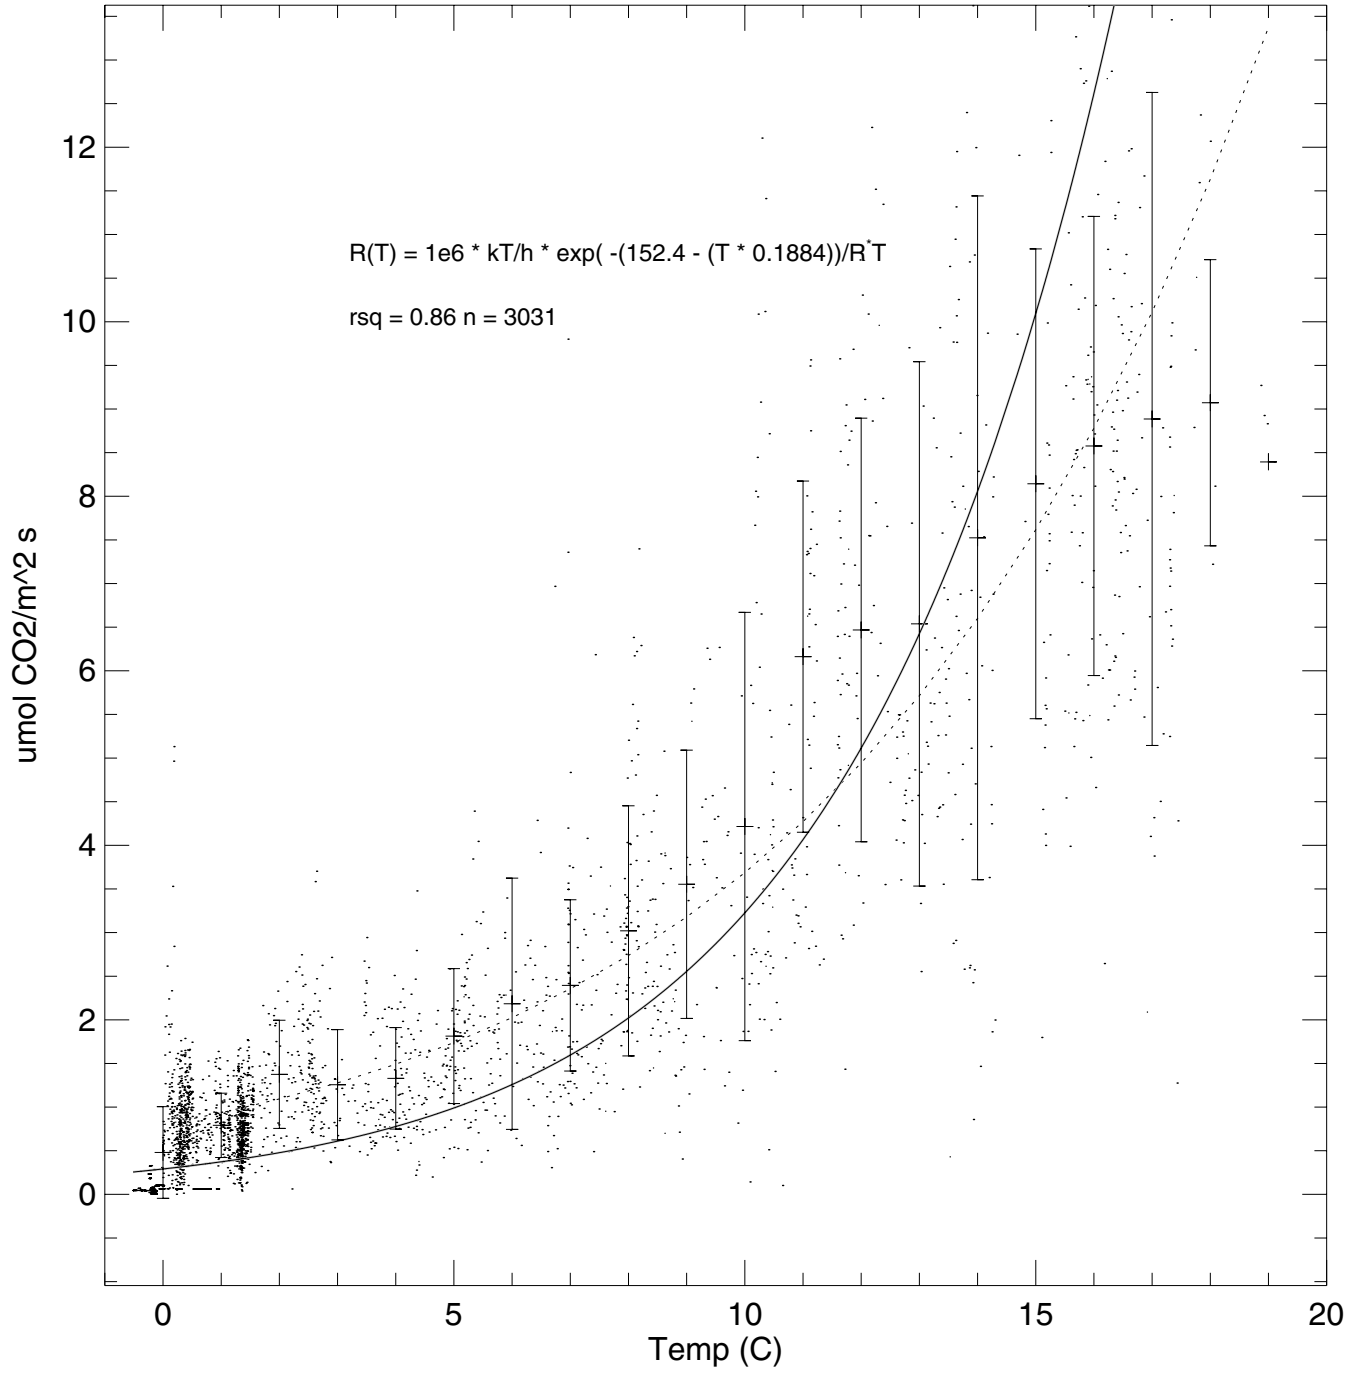

# Nighttime Respiration Fit Sylvania 2004 Mo: 1-12