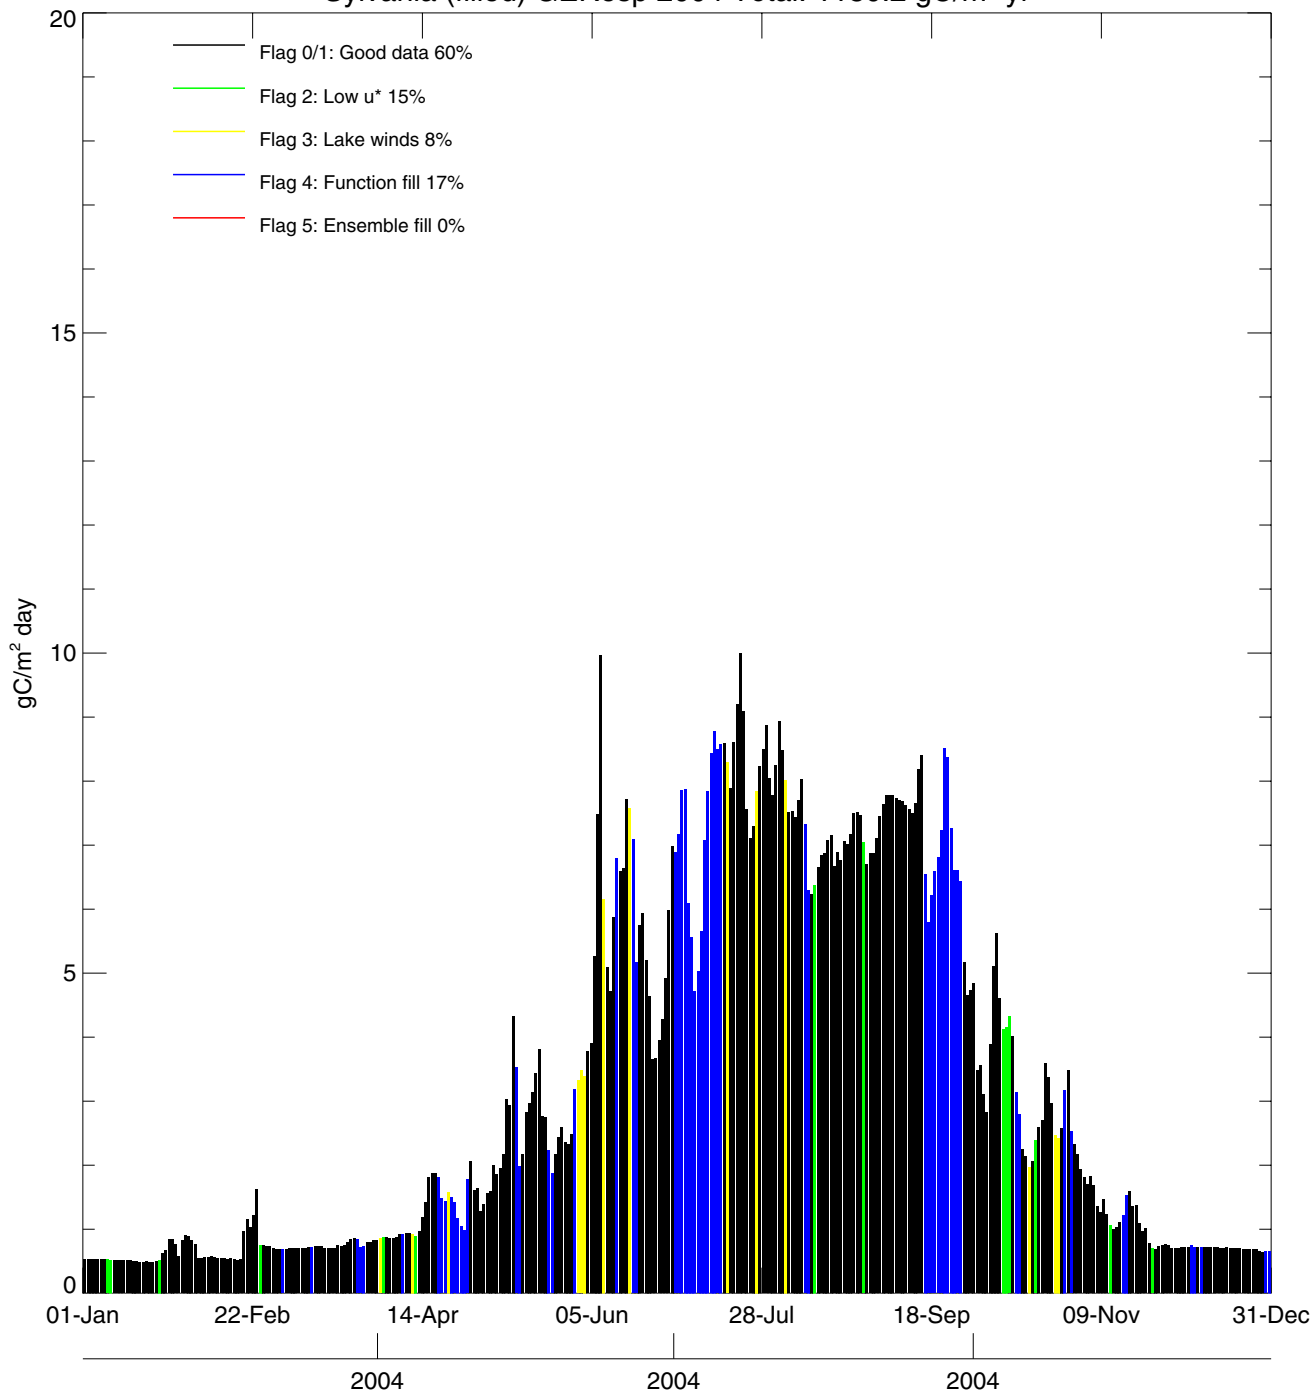

Sylvania (filled) GEResp 2004 Total: 1180.2 gC/m² yr

Sylvania (filled) GEPsyn 2004 Total: 1135.5 gC/m² yr

Sylvania cumulative GEResp 2004 Total: 1180.2 gC/m² yr

Sylvania cumulative GEPsyn 2004 Total: 1135.5 gC/m² yr