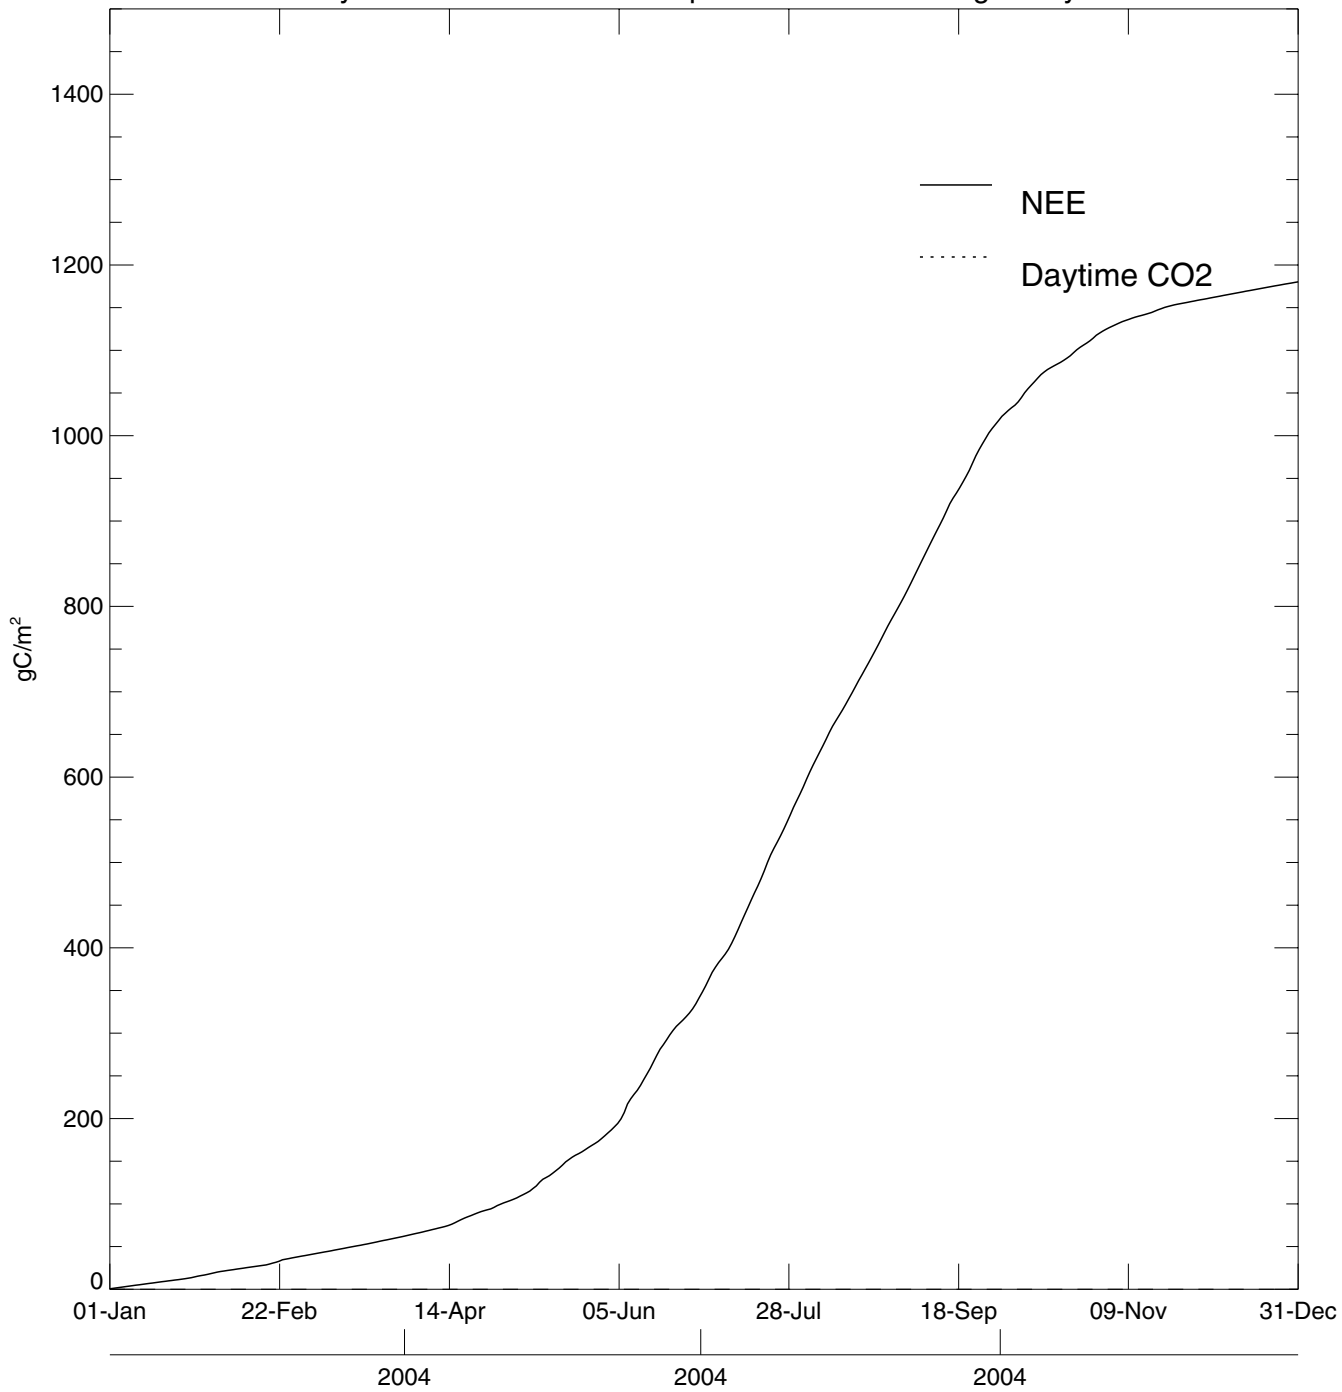

Sylvania (filled) GEResp 2004 Total: 1180.2 gC/m² yr

Sylvania (filled) GEPsyn 2004 Total: 1135.5 gC/m² yr

Sylvania cumulative GEResp 2004 Total: 1180.2 gC/m² yr

Sylvania cumulative GEPsyn 2004 Total: 1135.5 gC/m² yr