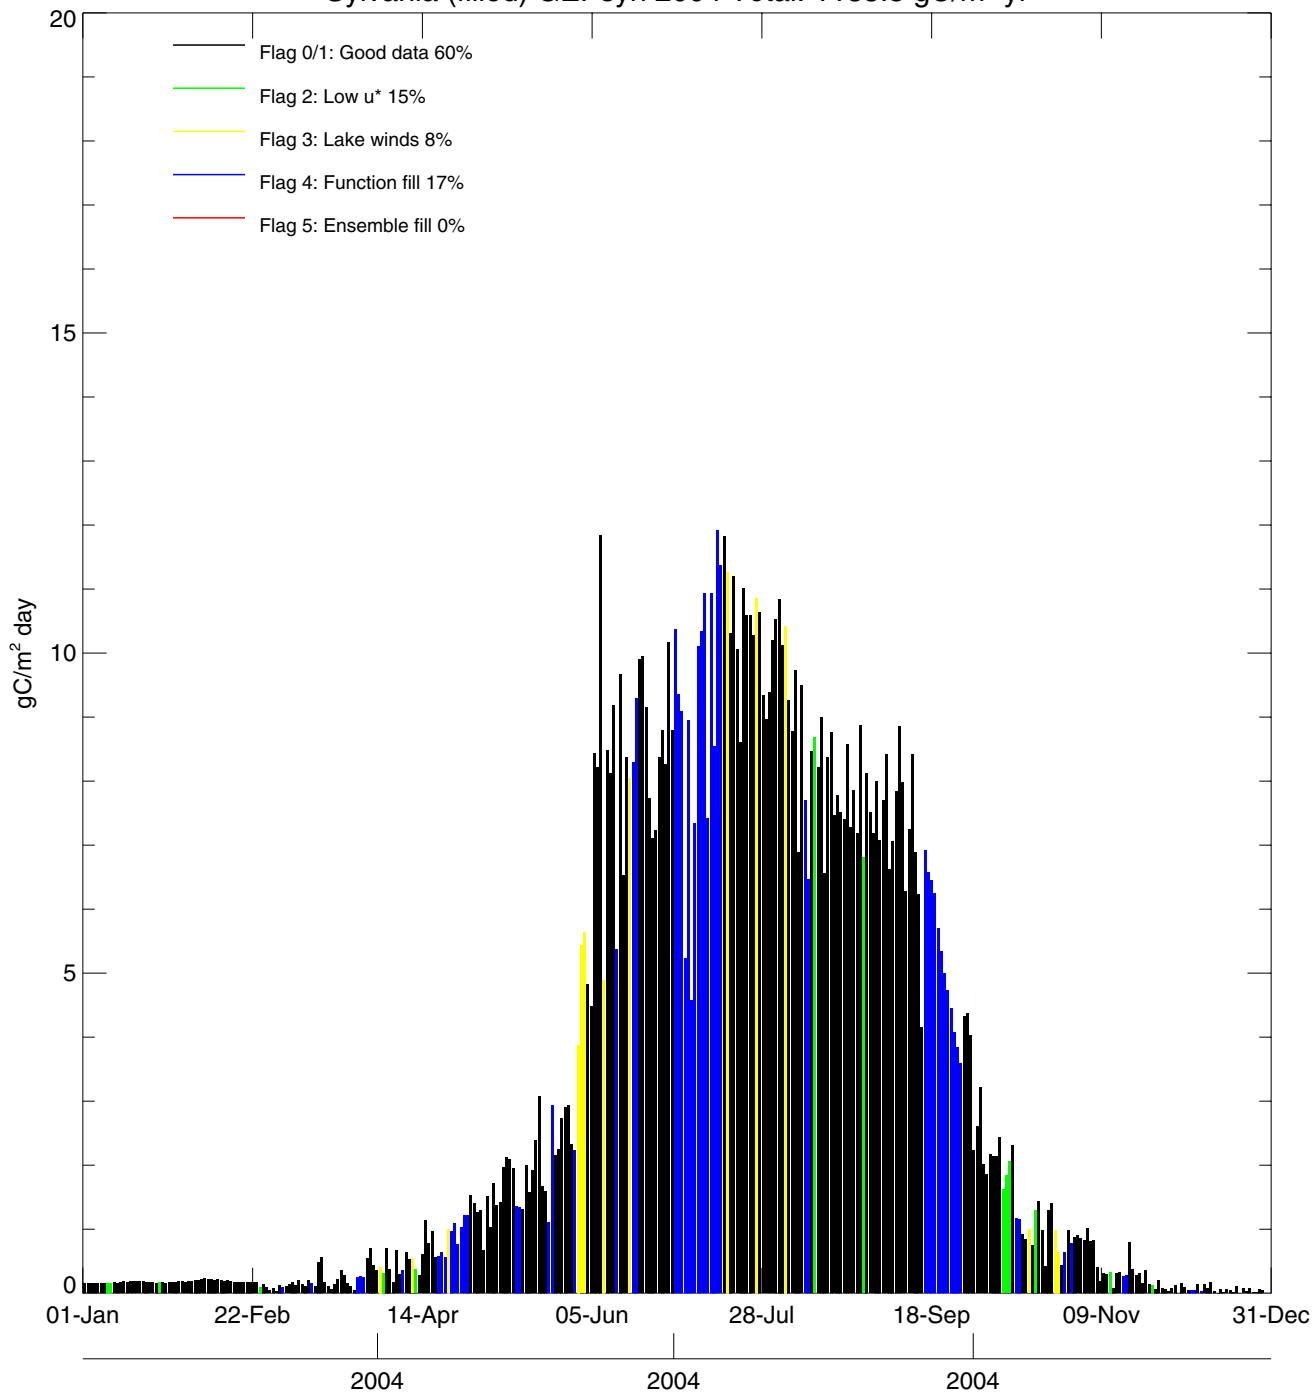

Sylvania (filled) GEResp 2004 Total: 1180.2 gC/m² yr

Sylvania (filled) GEPsyn 2004 Total: 1135.5 gC/m² yr

Sylvania cumulative GEResp 2004 Total: 1180.2 gC/m² yr

Sylvania cumulative GEPsyn 2004 Total: 1135.5 gC/m² yr