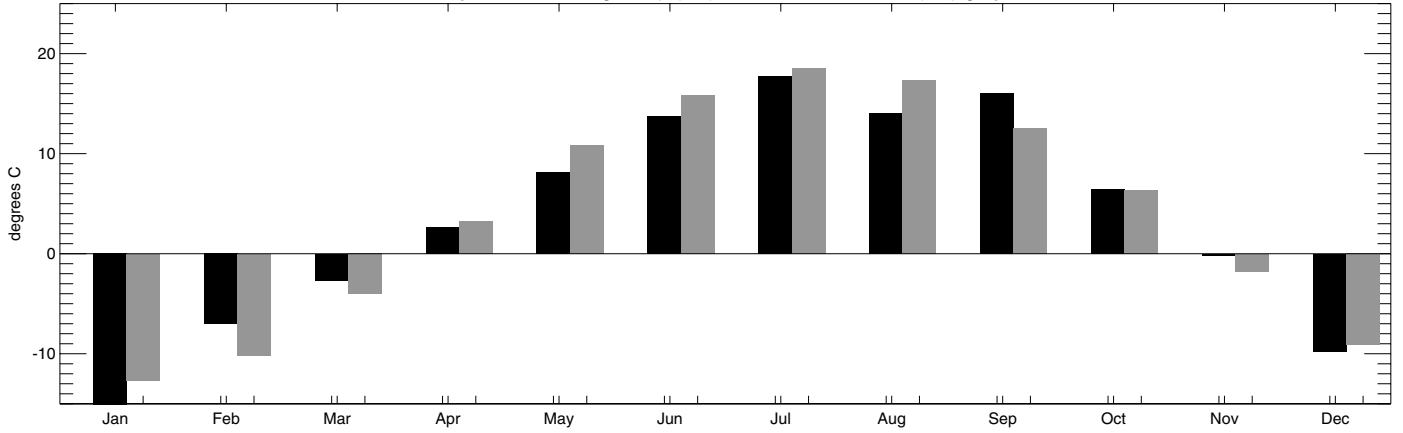

Sylvania 2004 Avg Temp (3.7) vs Watersmeet 71-00 (3.9)-gray

Sylvania 2004 Total Precip vs Watersmeet 71-00

Sylvania 2004 Cumulative Precip (52.3) vs Marquette 61-90 (77.1)-dotted