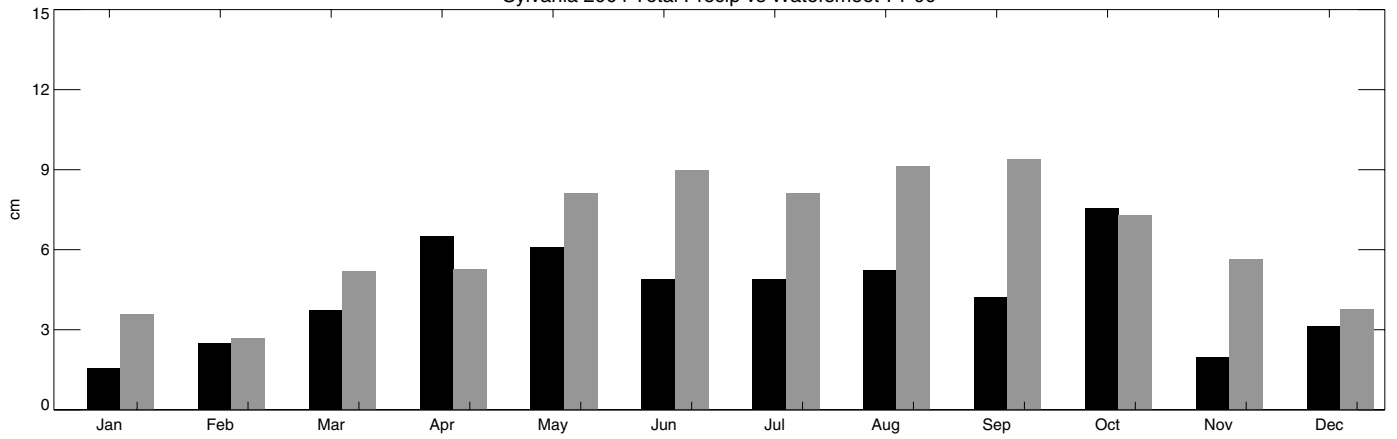

Sylvania 2004 Avg Temp (3.7) vs Watersmeet 71-00 (3.9)-gray

Sylvania 2004 Total Precip vs Watersmeet 71-00

Sylvania 2004 Cumulative Precip (52.3) vs Marquette 61-90 (77.1)-dotted