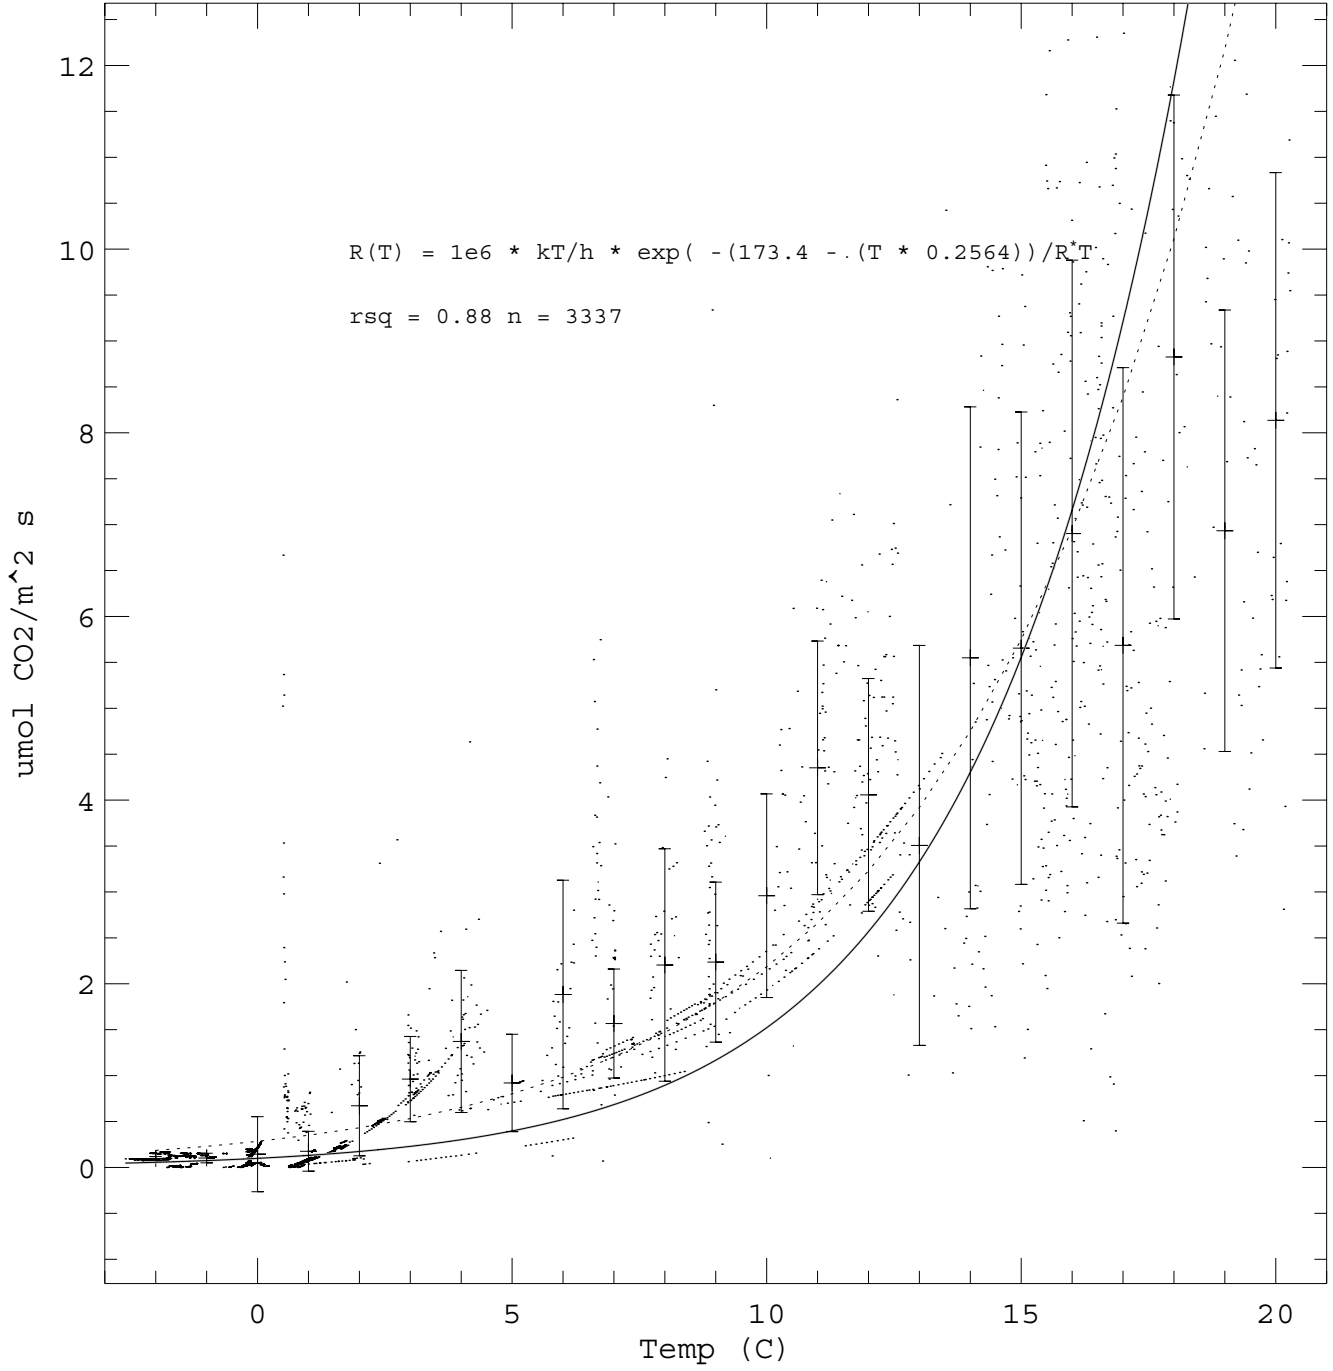

Nighttime Respiration Fit Sylvania 2003 Mo: 1-12

Nighttime Respiration Fit Sylvania 2003 Mo: May-Sep

Nighttime Respiration Fit Sylvania 2003 Mo: Nov-Mar