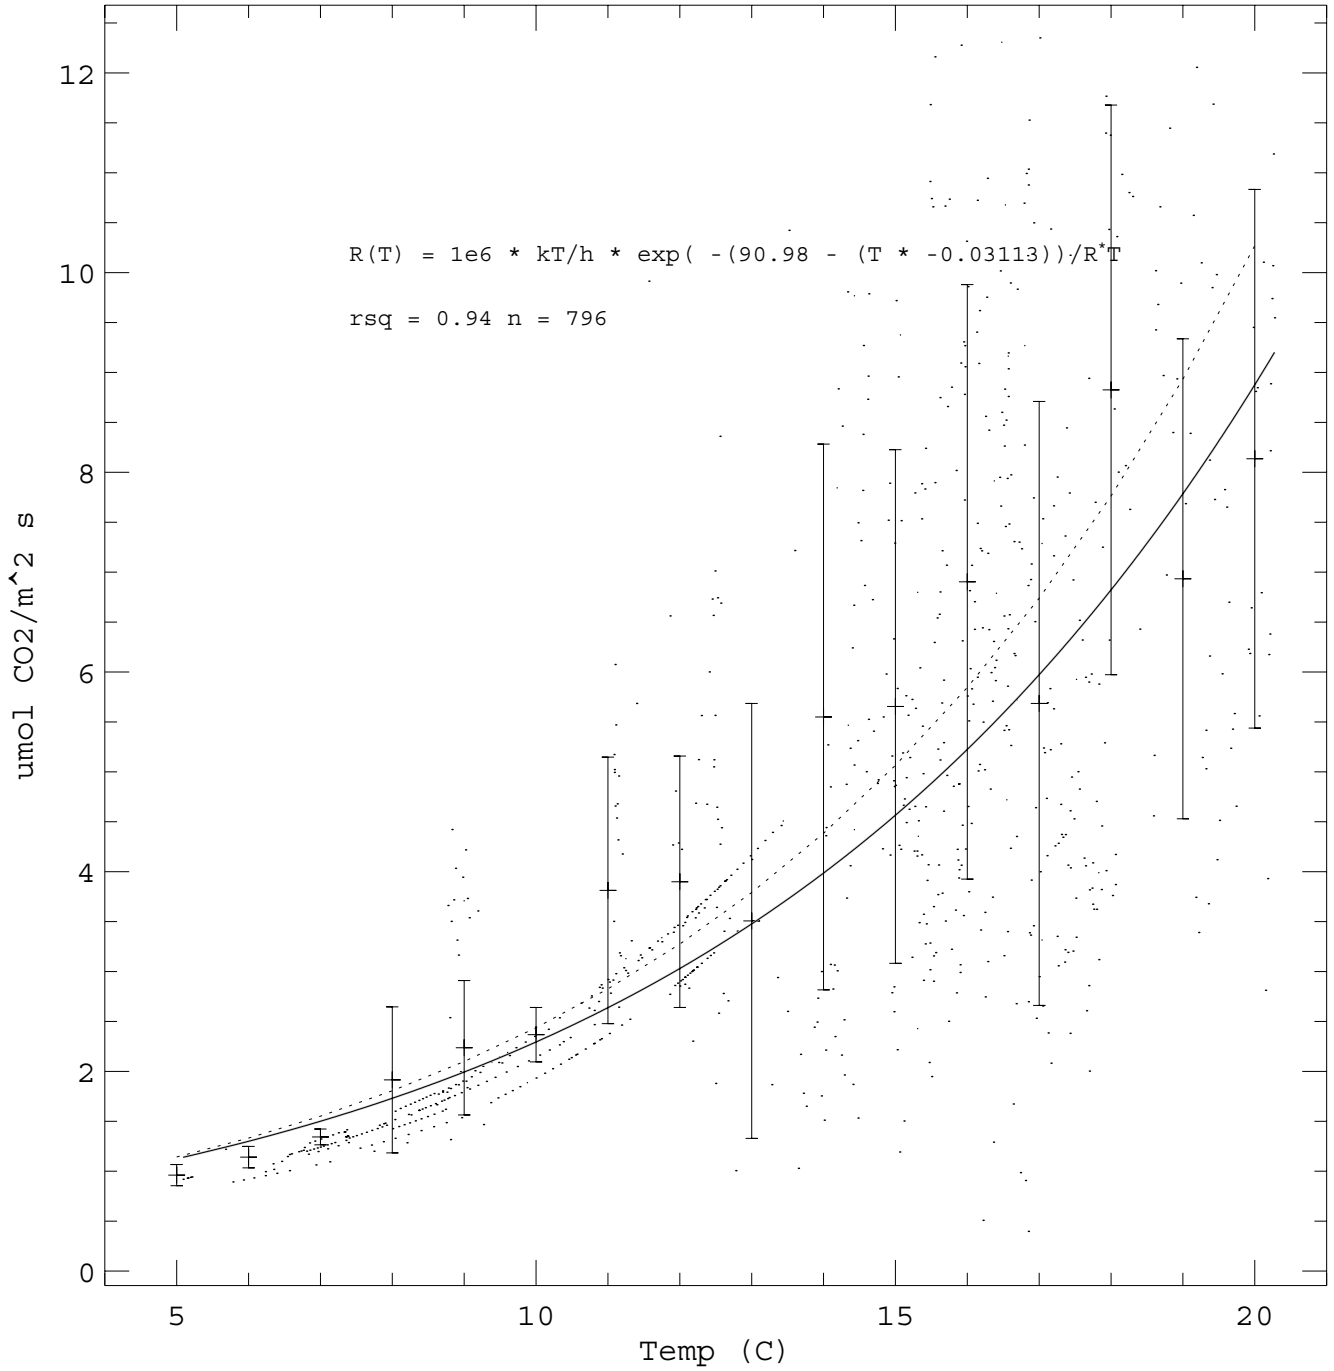

Nighttime Respiration Fit Sylvania 2003 Mo: 1-12

Nighttime Respiration Fit Sylvania 2003 Mo: May-Sep

Nighttime Respiration Fit Sylvania 2003 Mo: Nov-Mar