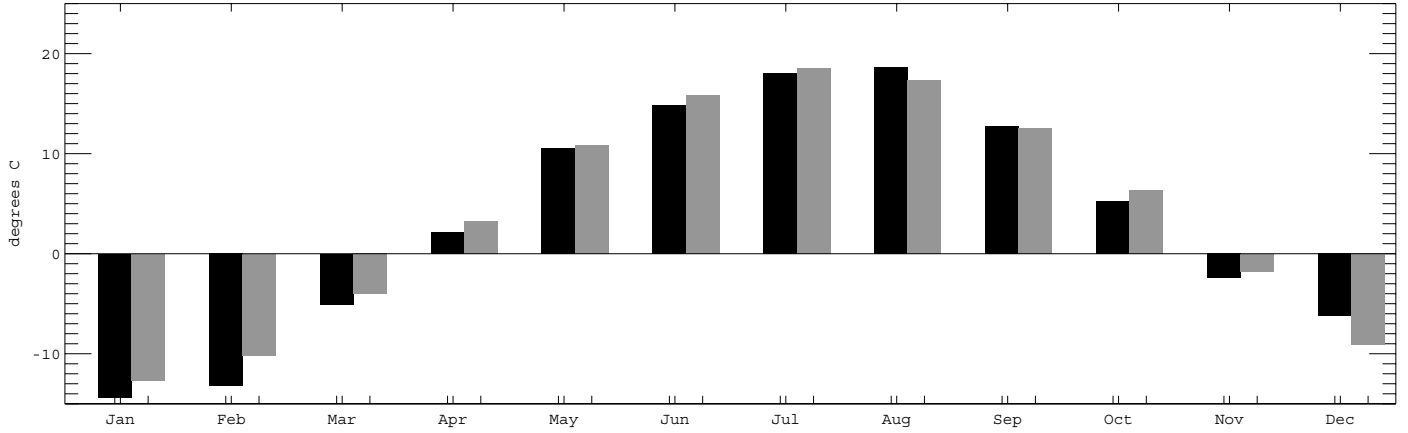

Sylvania 2003 Avg Temp (3.4) vs Watersmeet 71-00 (3.9)-gray

Sylvania 2003 Total Precip vs Watersmeet 71-00

Sylvania 2003 Cumulative Precip (53.7) vs Marquette 61-90 (77.1)-dotted