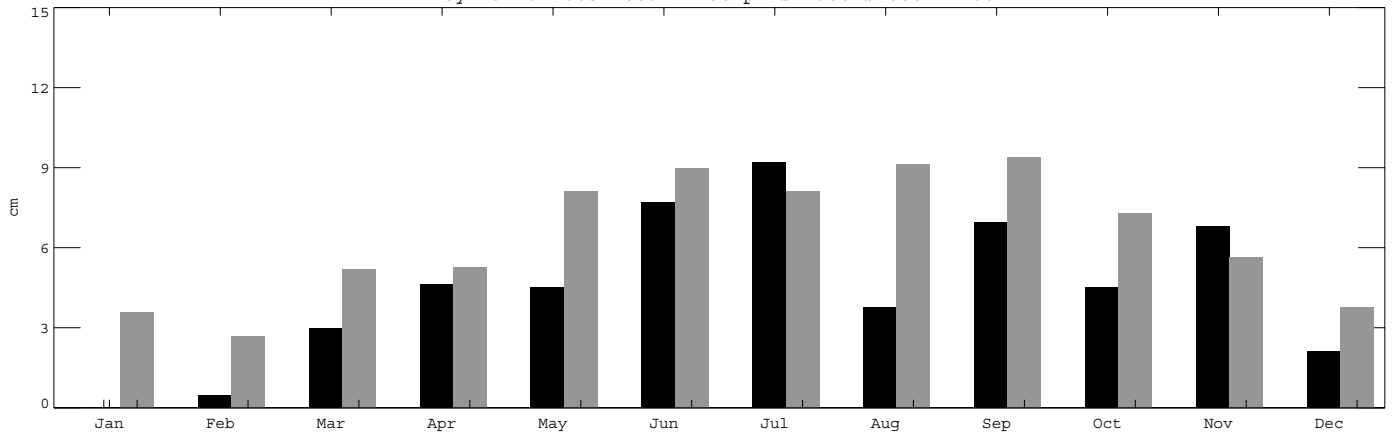

Sylvania 2003 Avg Temp (3.4) vs Watersmeet 71-00 (3.9)-gray

Sylvania 2003 Total Precip vs Watersmeet 71-00

Sylvania 2003 Cumulative Precip (53.7) vs Marquette 61-90 (77.1)-dotted