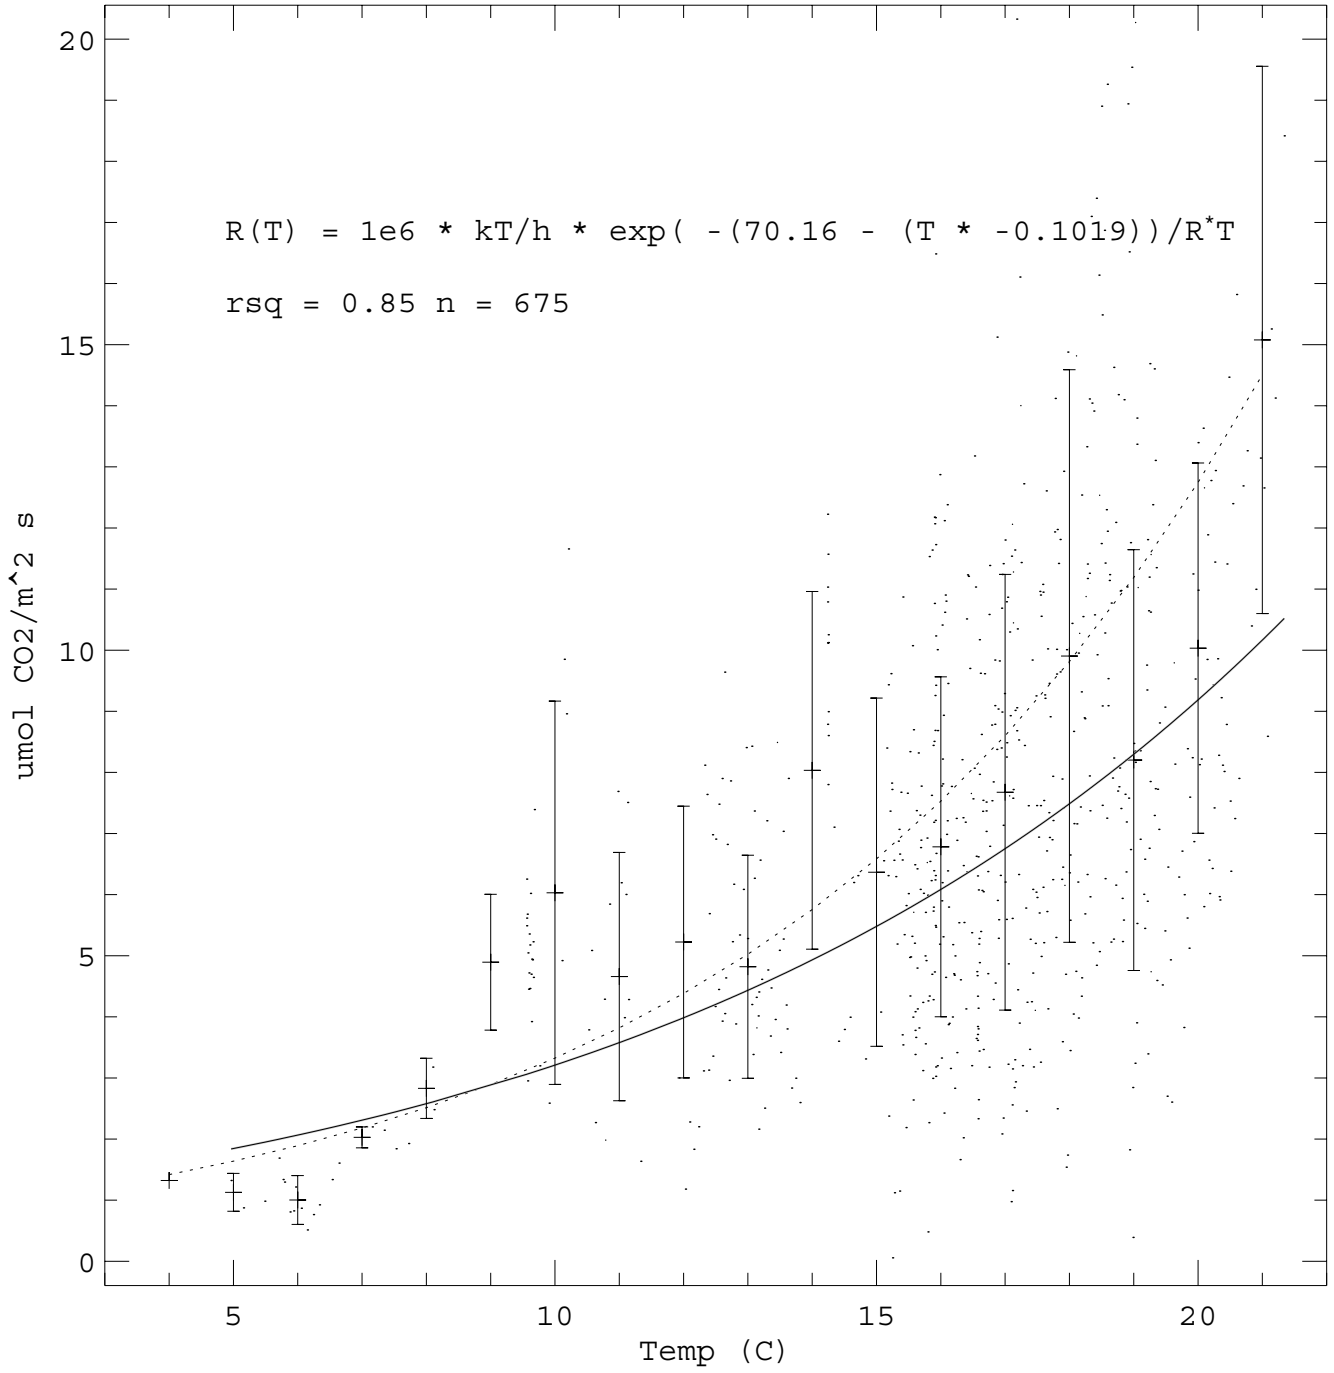

Nighttime Respiration Fit Sylvania 2002 Mo: 1-12

Nighttime Respiration Fit Sylvania 2002 Mo: May-Sep

Nighttime Respiration Fit Sylvania 2002 Mo: Nov-Mar