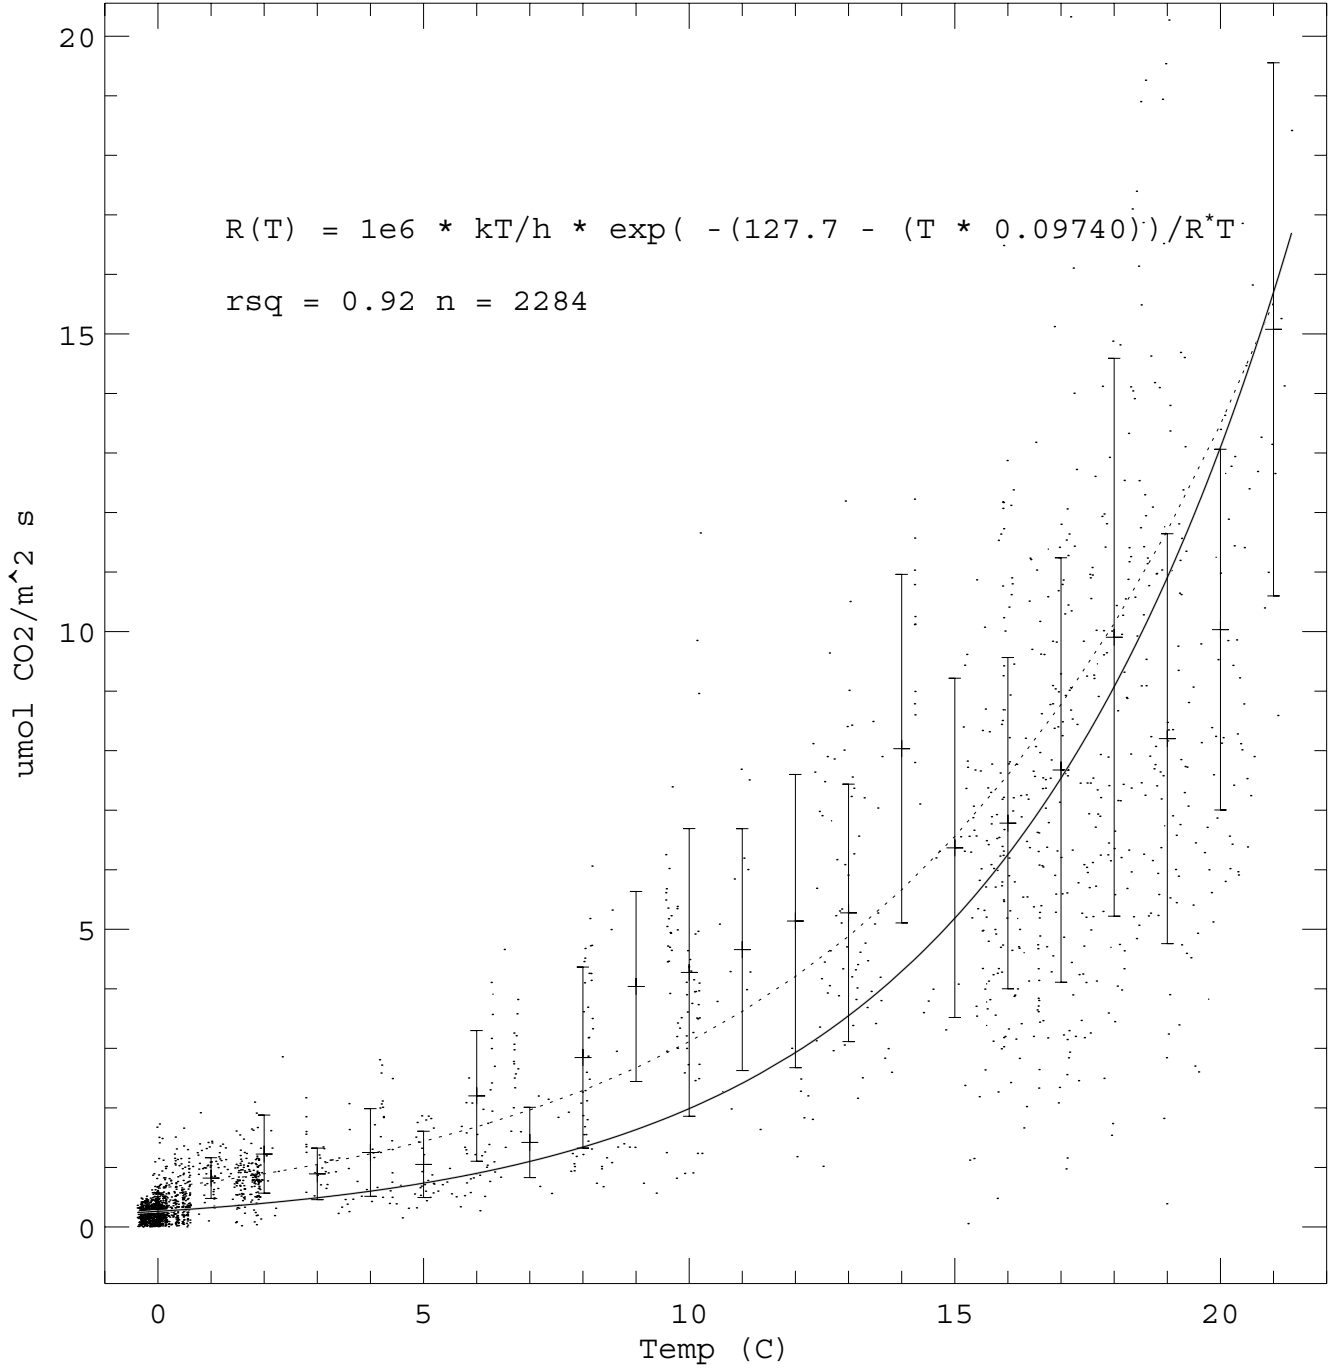

Nighttime Respiration Fit Sylvania 2002 Mo: 1-12

Nighttime Respiration Fit Sylvania 2002 Mo: May-Sep

Nighttime Respiration Fit Sylvania 2002 Mo: Nov-Mar