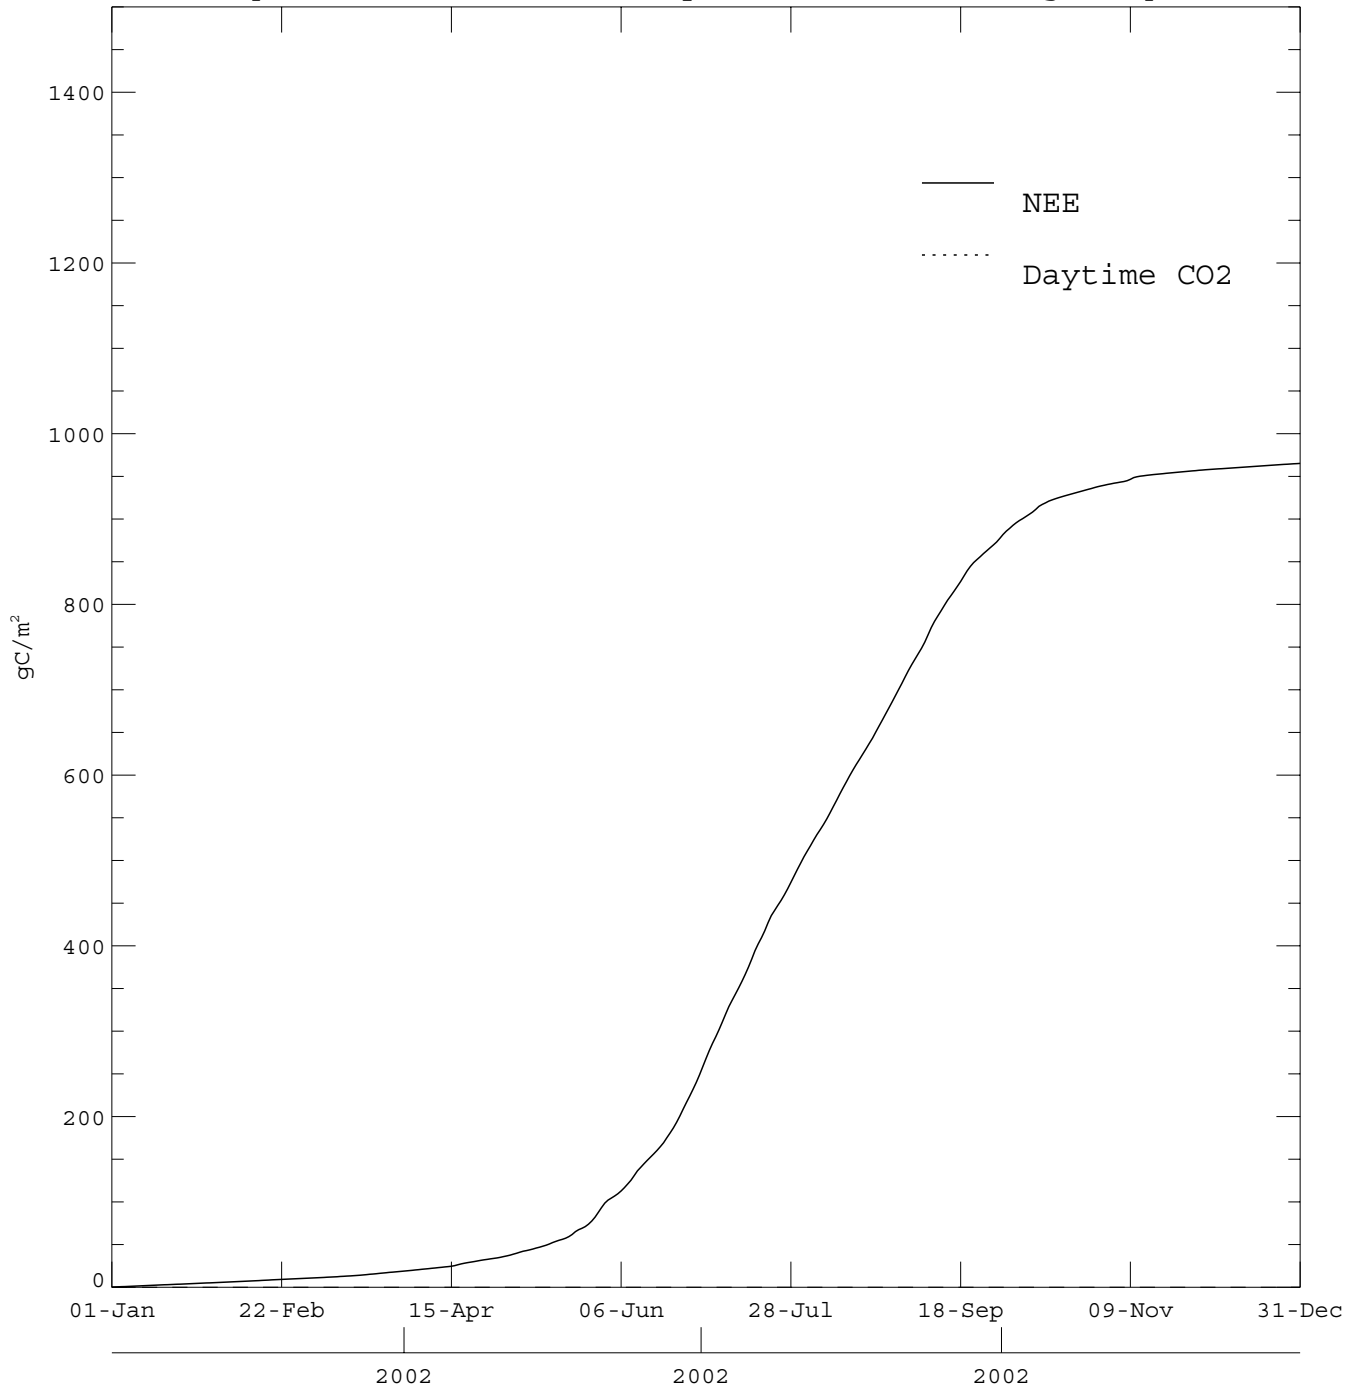

Sylvania (filled) GEResp 2002 Total: 965.2 gC/m² yr

Sylvania (filled) GEPsyn 2002 Total: 1017.8 gC/m² yr

Sylvania cumulative GEResp 2002 Total: 965.2 gC/m² yr

Sylvania cumulative GEPSyn 2002 Total: 1017.8 gC/m² yr