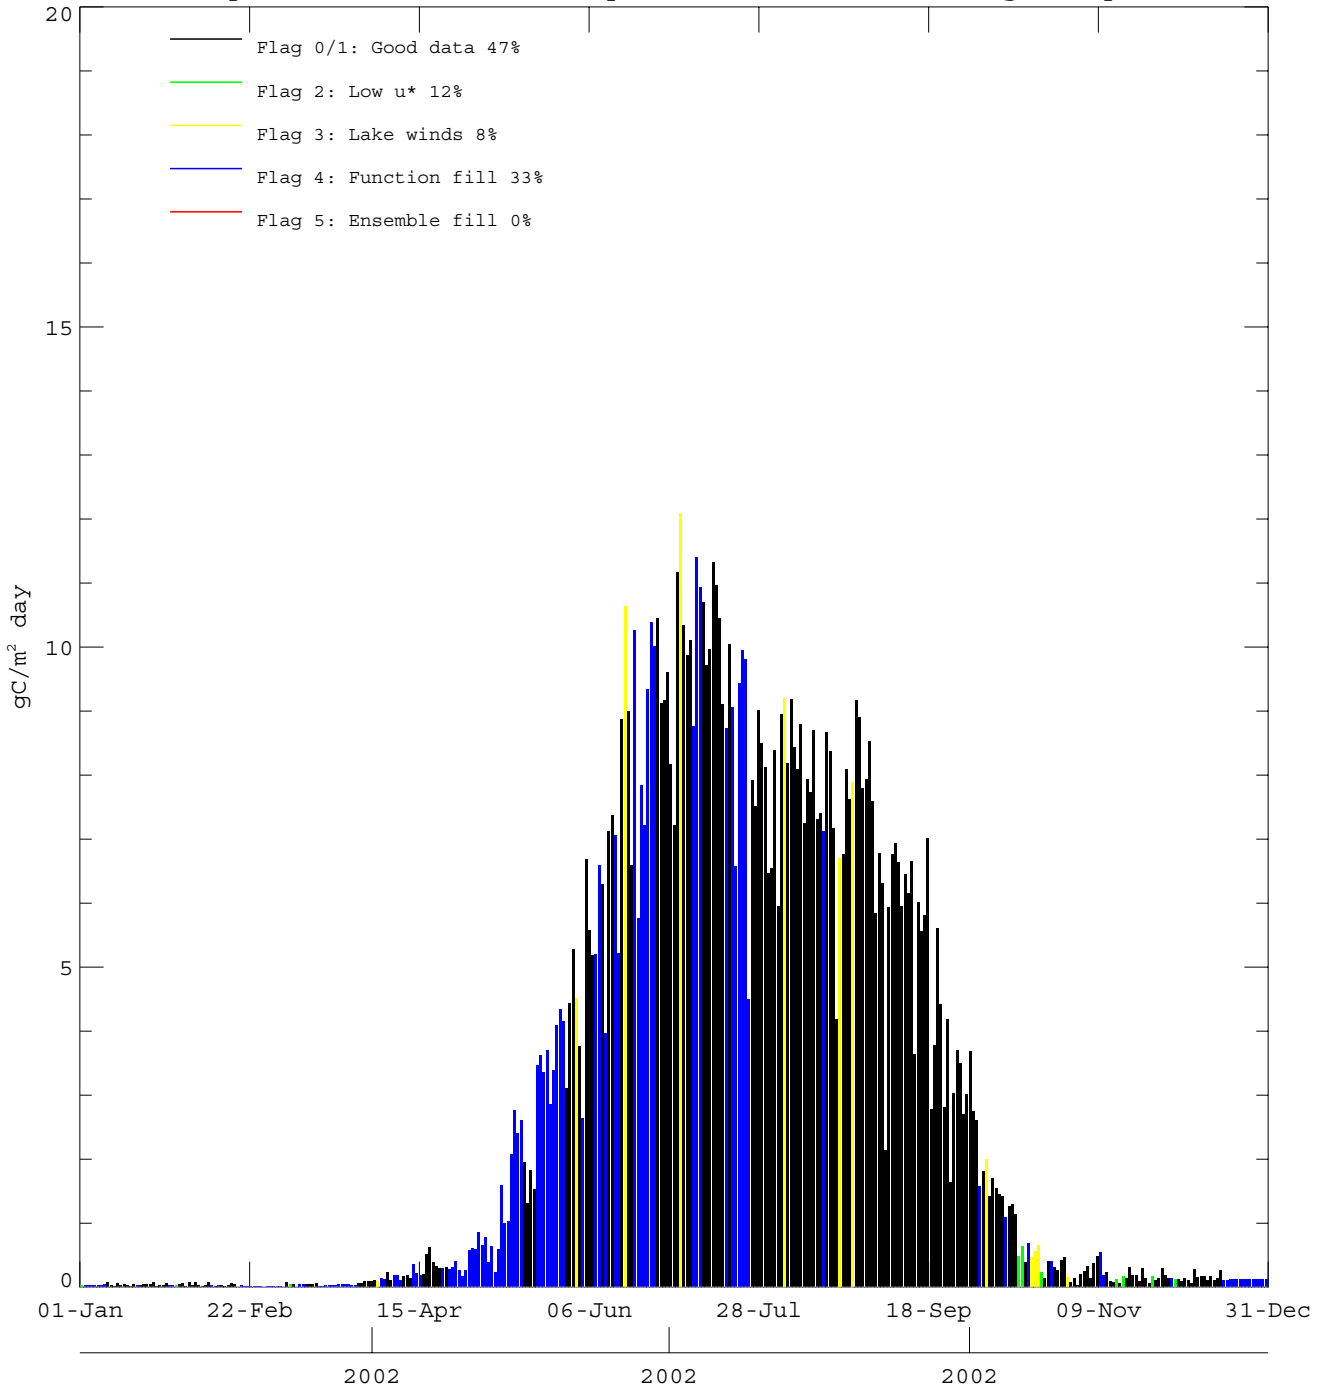

Sylvania (filled) GEResp 2002 Total: 965.2 gC/m² yr

Sylvania (filled) GEPsyn 2002 Total: 1017.8 gC/m² yr

Sylvania cumulative GEResp 2002 Total: 965.2 gC/m² yr

Sylvania cumulative GEPSyn 2002 Total: 1017.8 gC/m² yr