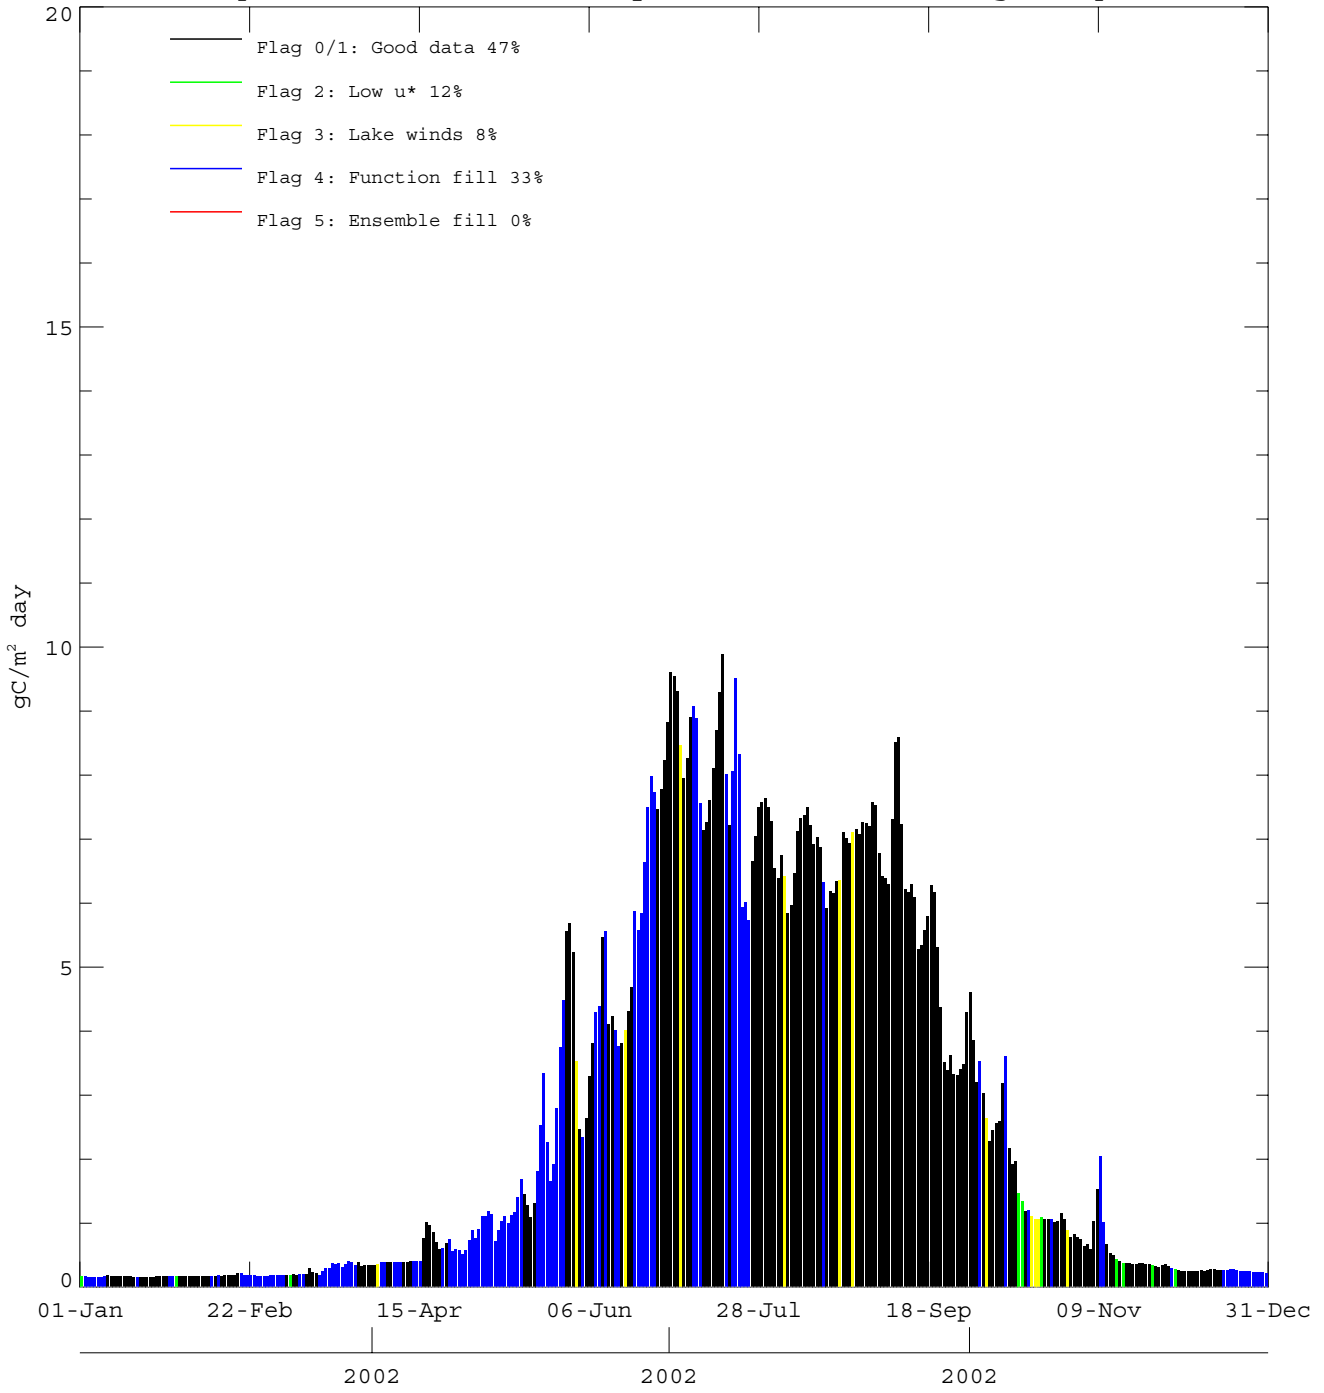

Sylvania (filled) GEResp 2002 Total: 965.2 gC/m² yr

Sylvania (filled) GEPsyn 2002 Total: 1017.8 gC/m² yr

Sylvania cumulative GEResp 2002 Total: 965.2 gC/m² yr

Sylvania cumulative GEPSyn 2002 Total: 1017.8 gC/m² yr