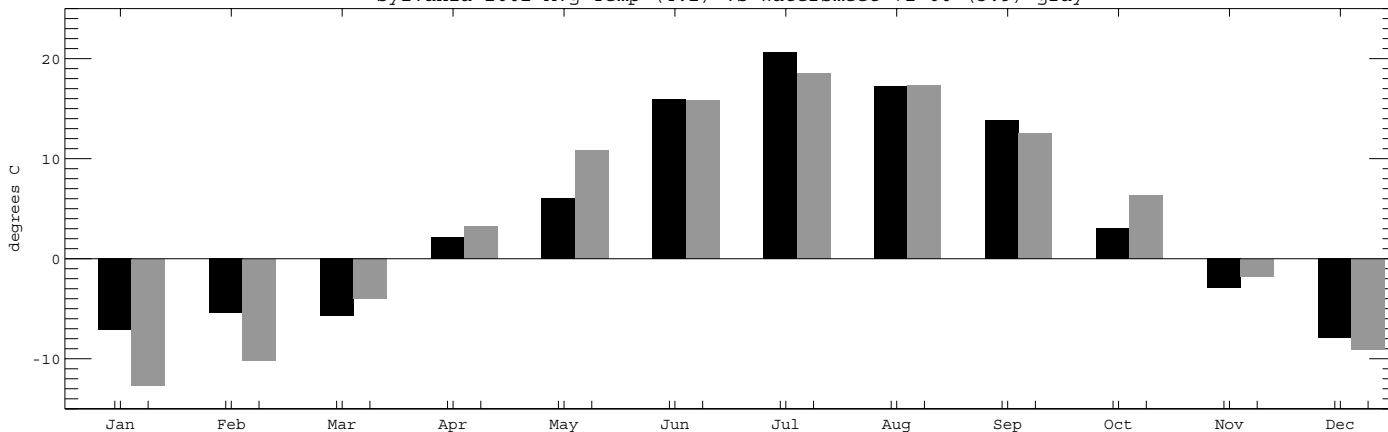

Sylvania 2002 Avg Temp (4.2) vs Watersmeet 71-00 (3.9)-gray

Sylvania 2002 Total Precip vs Watersmeet 71-00

Sylvania 2002 Cumulative Precip (56.4) vs Marquette 61-90 (77.1)-dotted