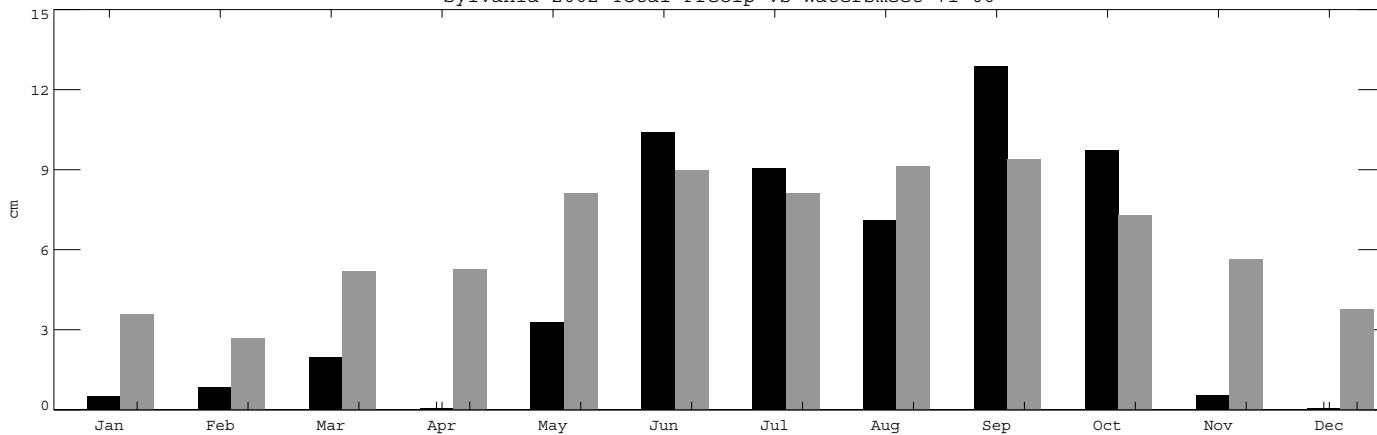

Sylvania 2002 Avg Temp (4.2) vs Watersmeet 71-00 (3.9)-gray

Sylvania 2002 Total Precip vs Watersmeet 71-00

Sylvania 2002 Cumulative Precip (56.4) vs Marquette 61-90 (77.1)-dotted