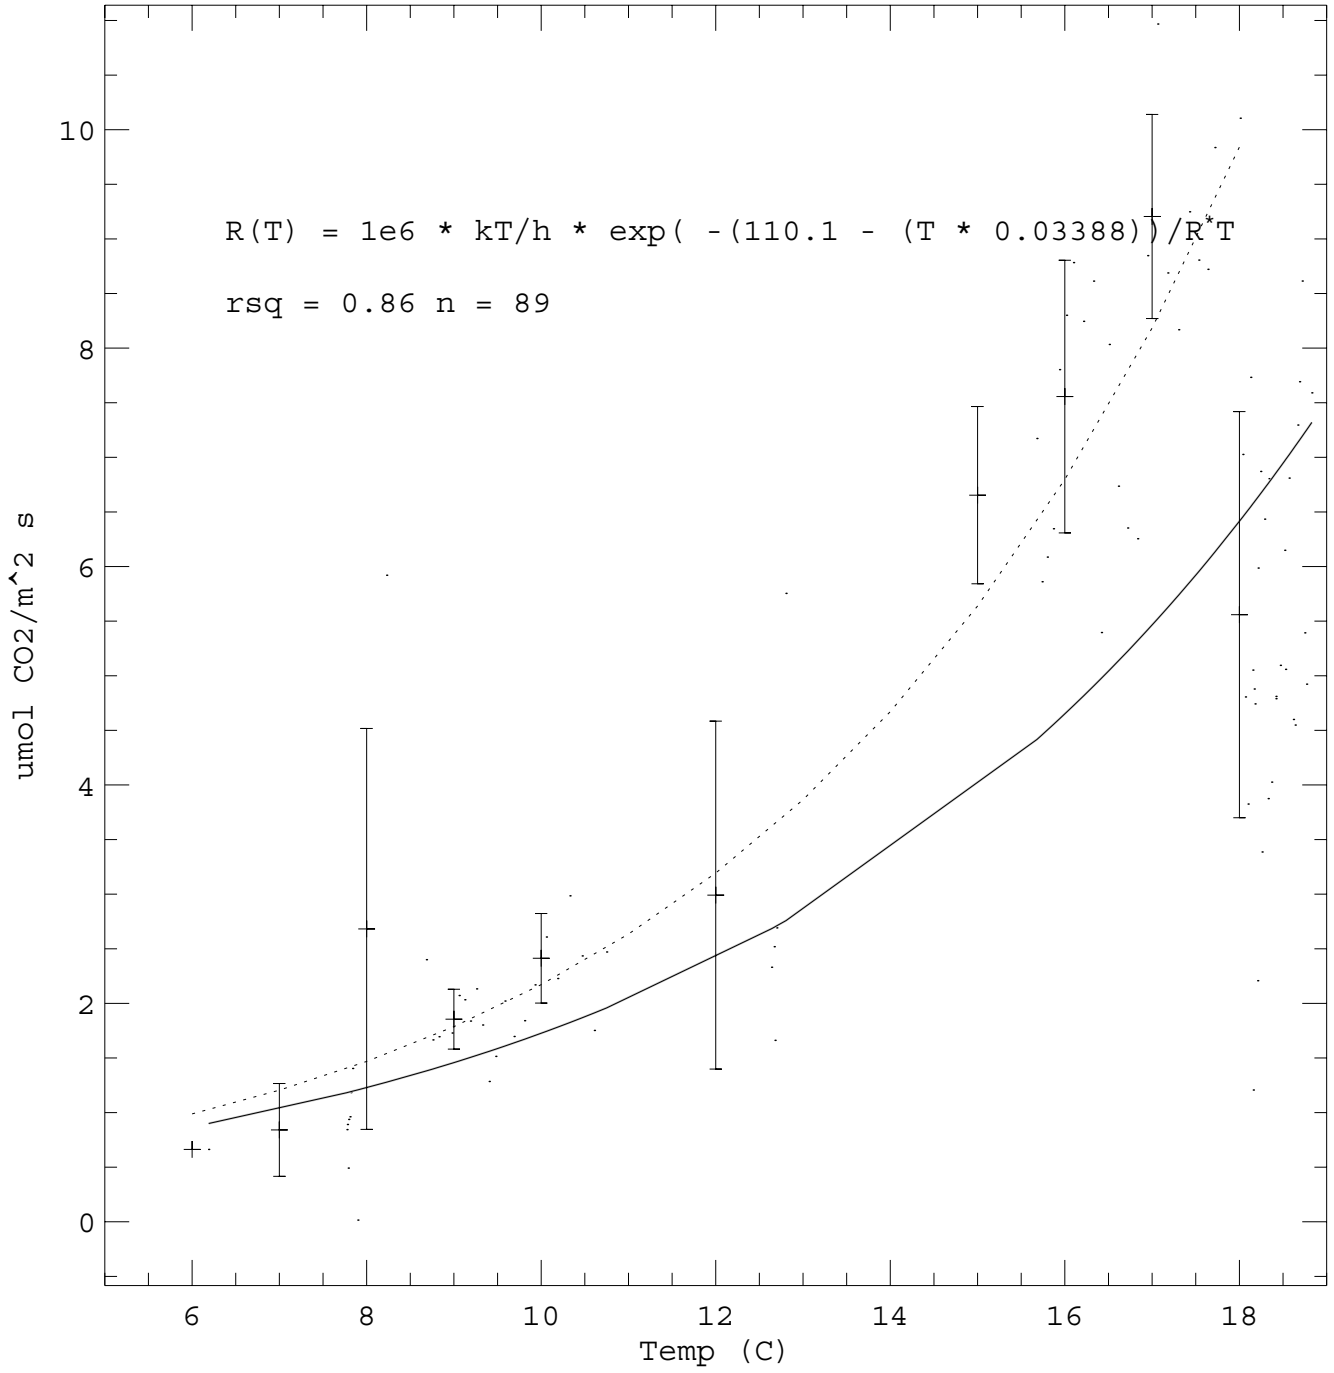

Nighttime Respiration Fit Sylvania 2001 Mo: 1-12

Nighttime Respiration Fit Sylvania 2001 Mo: May-Sep

Nighttime Respiration Fit Sylvania 2001 Mo: Nov-Mar