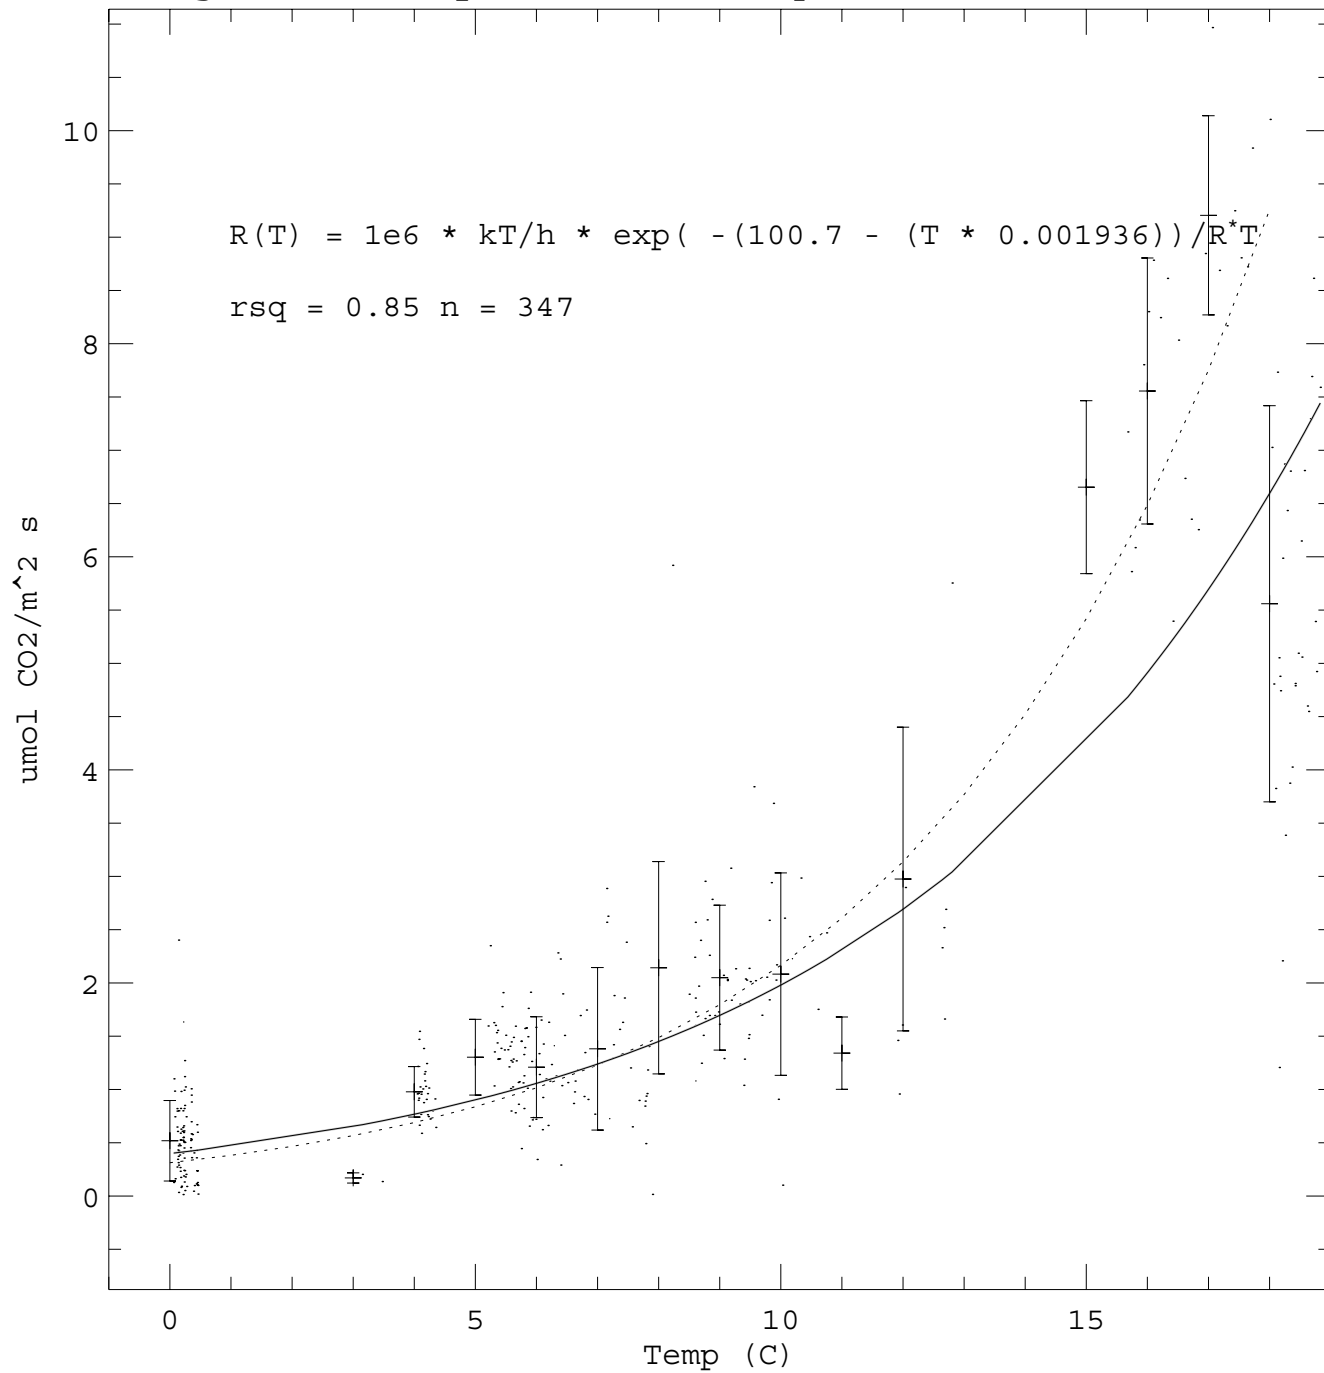

Nighttime Respiration Fit Sylvania 2001 Mo: 1-12

Nighttime Respiration Fit Sylvania 2001 Mo: May-Sep

Nighttime Respiration Fit Sylvania 2001 Mo: Nov-Mar