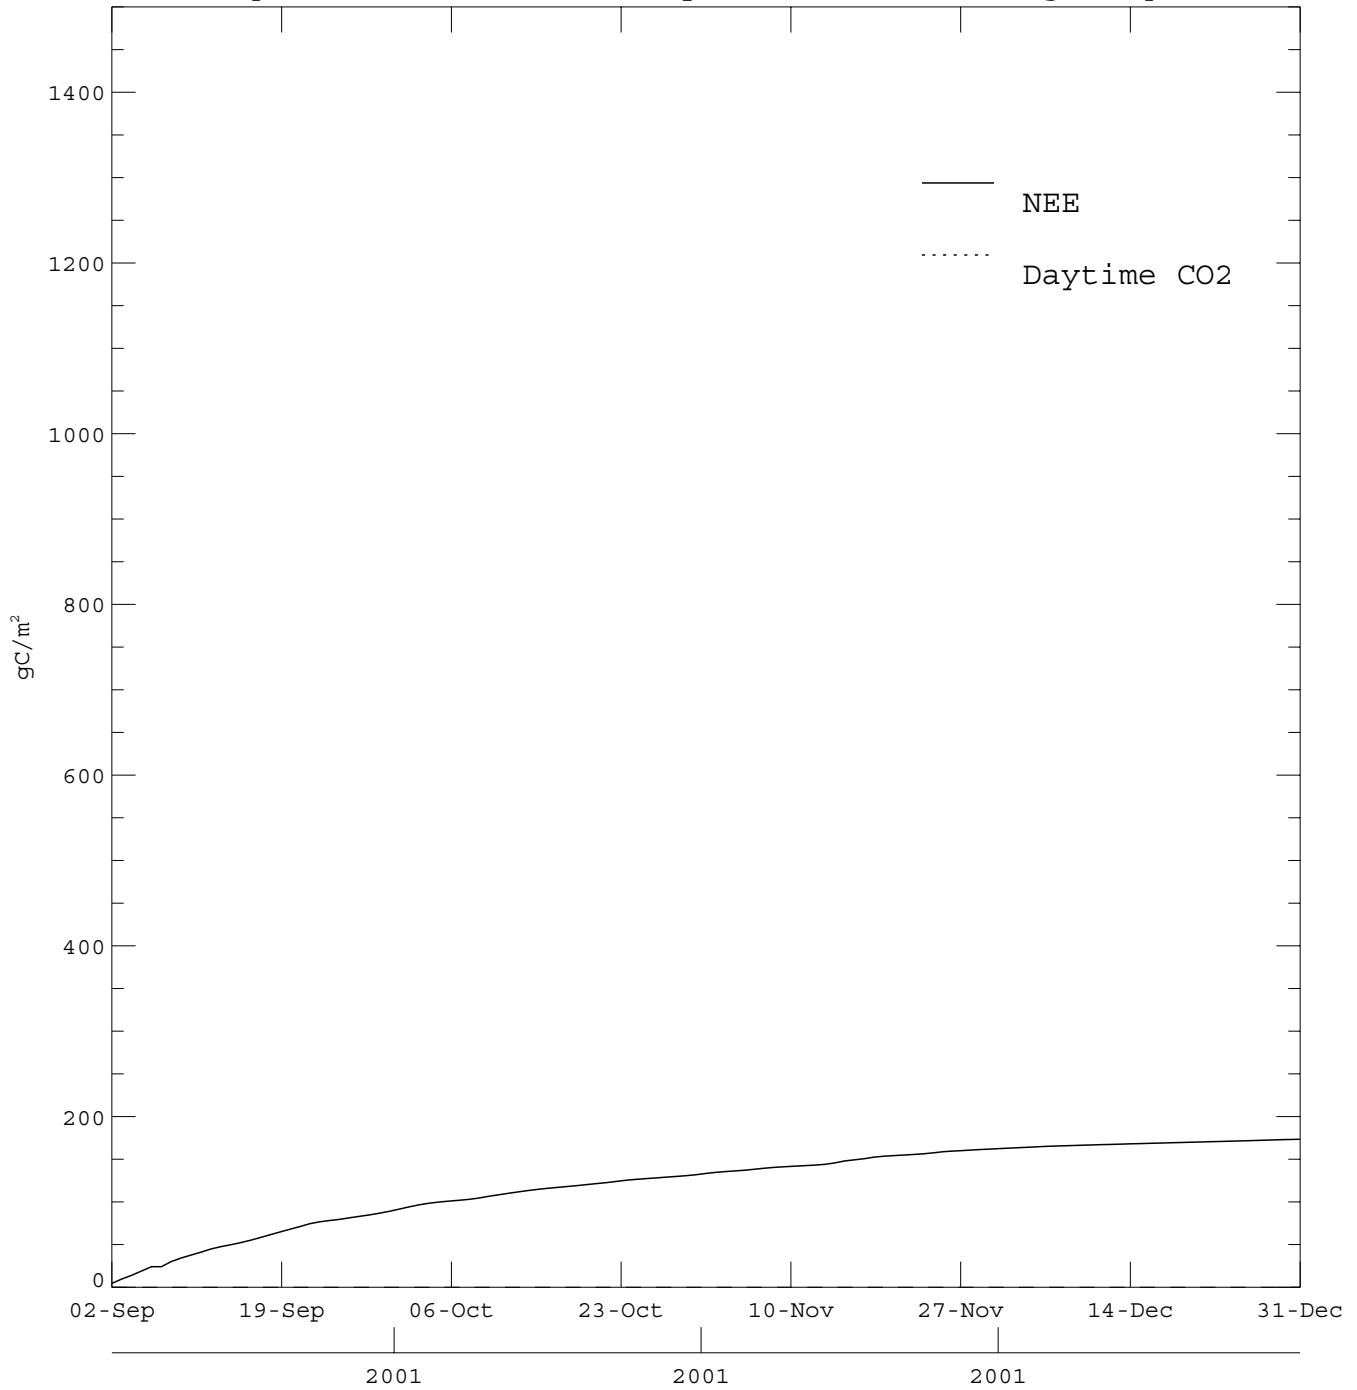

Sylvania (filled) GEResp 2001 Total: 173.4 gC/m² yr

Sylvania (filled) GEPsyn 2001 Total: 61.8 gC/m² yr

Sylvania cumulative GEResp 2001 Total: 173.4 gC/m² yr

Sylvania cumulative GEPSyn 2001 Total: 61.8 gC/m² yr