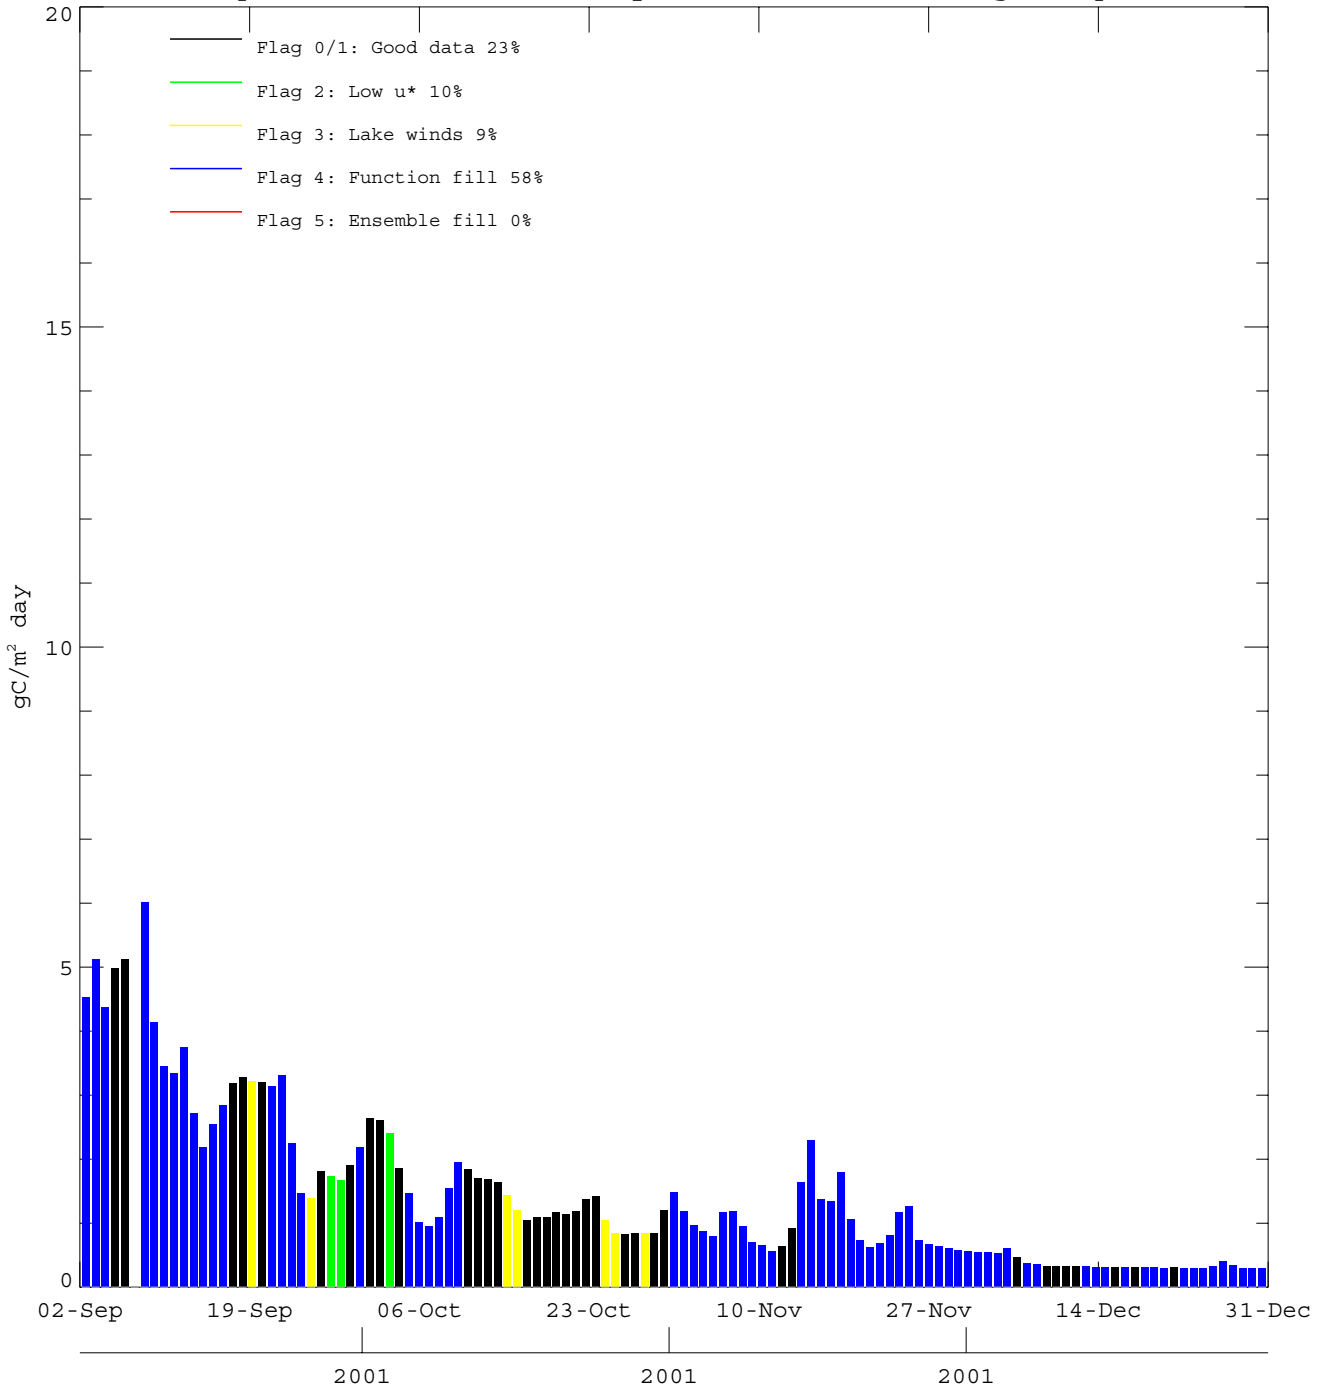

Sylvania (filled) GEResp 2001 Total: 173.4 gC/m² yr

Sylvania (filled) GEPsyn 2001 Total: 61.8 gC/m² yr

Sylvania cumulative GEResp 2001 Total: 173.4 gC/m² yr

Sylvania cumulative GEPSyn 2001 Total: 61.8 gC/m² yr