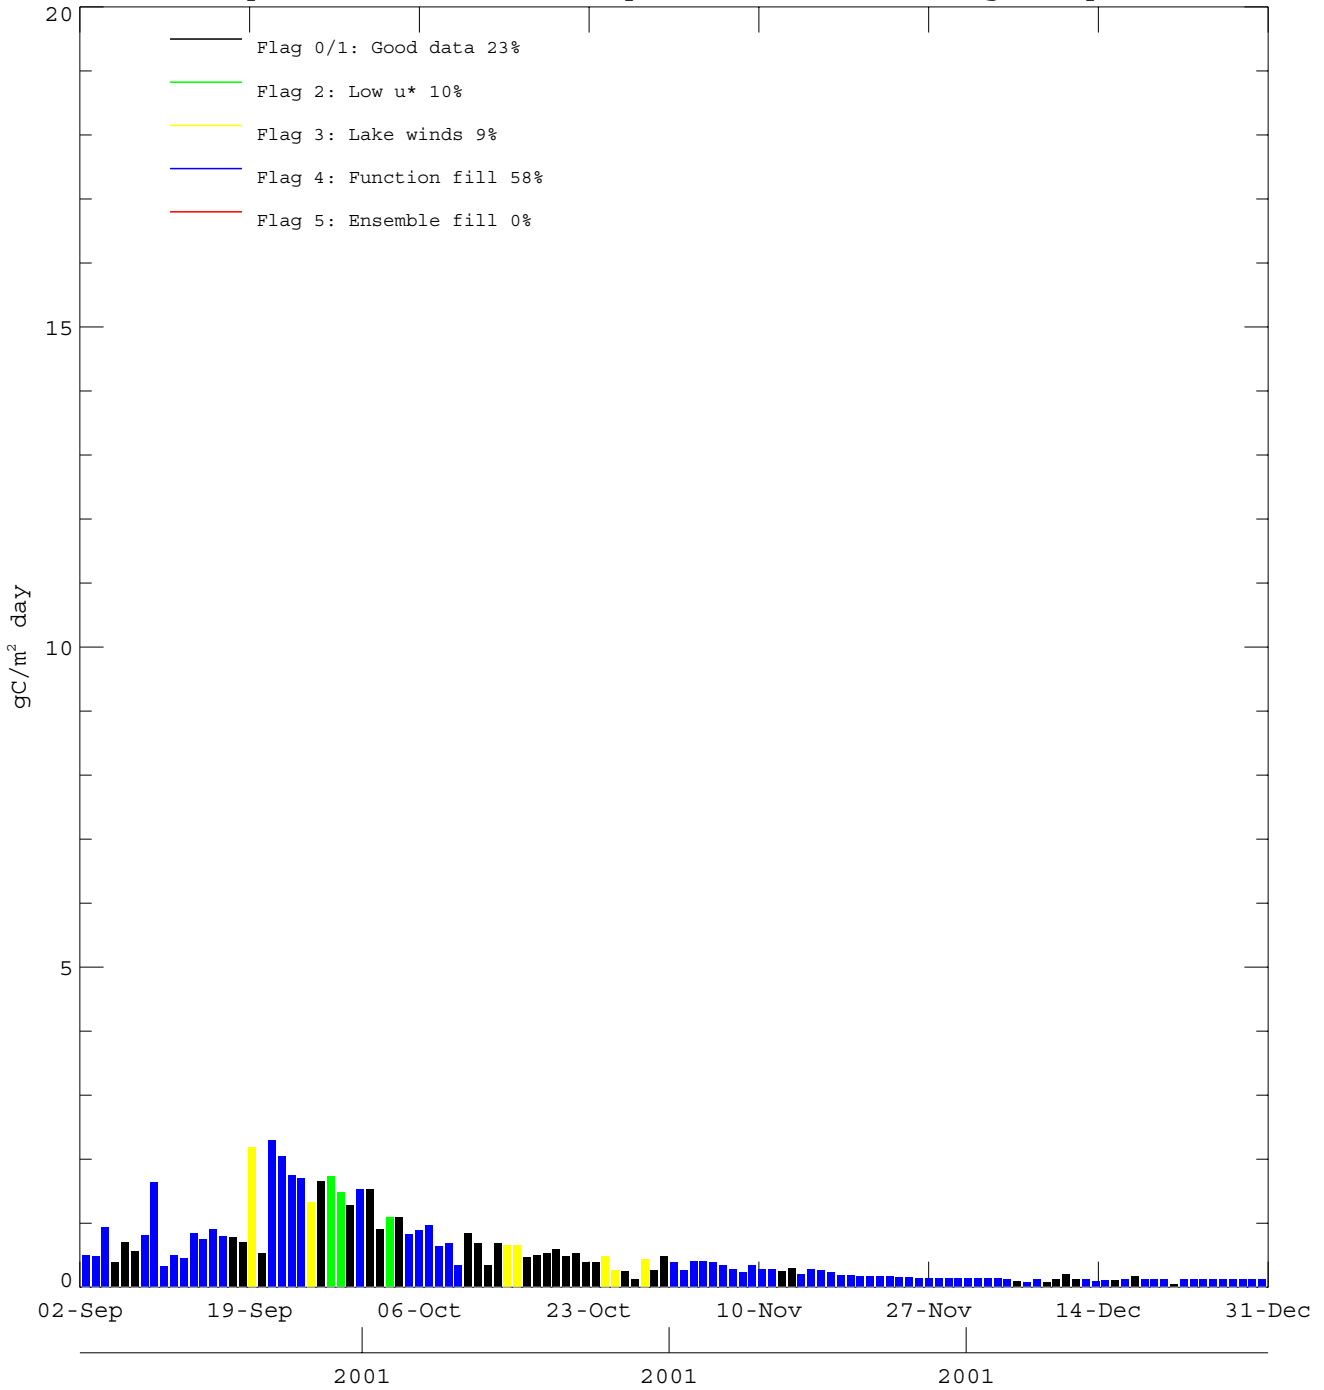

Sylvania (filled) GEResp 2001 Total: 173.4 gC/m² yr

Sylvania (filled) GEPsyn 2001 Total: 61.8 gC/m² yr

Sylvania cumulative GEResp 2001 Total: 173.4 gC/m² yr

Sylvania cumulative GEPSyn 2001 Total: 61.8 gC/m² yr