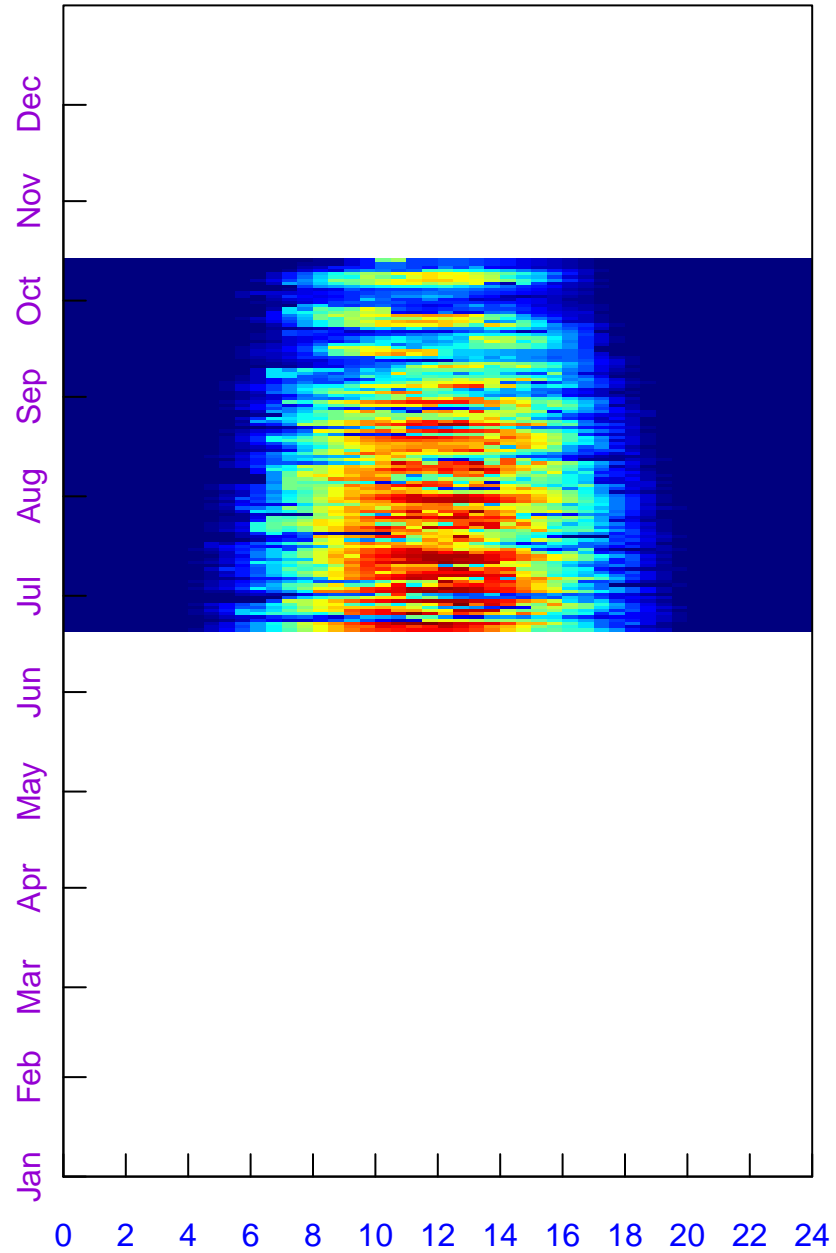

2019

Fingerprint at US-PFt:
Rg_f (Wm-2)