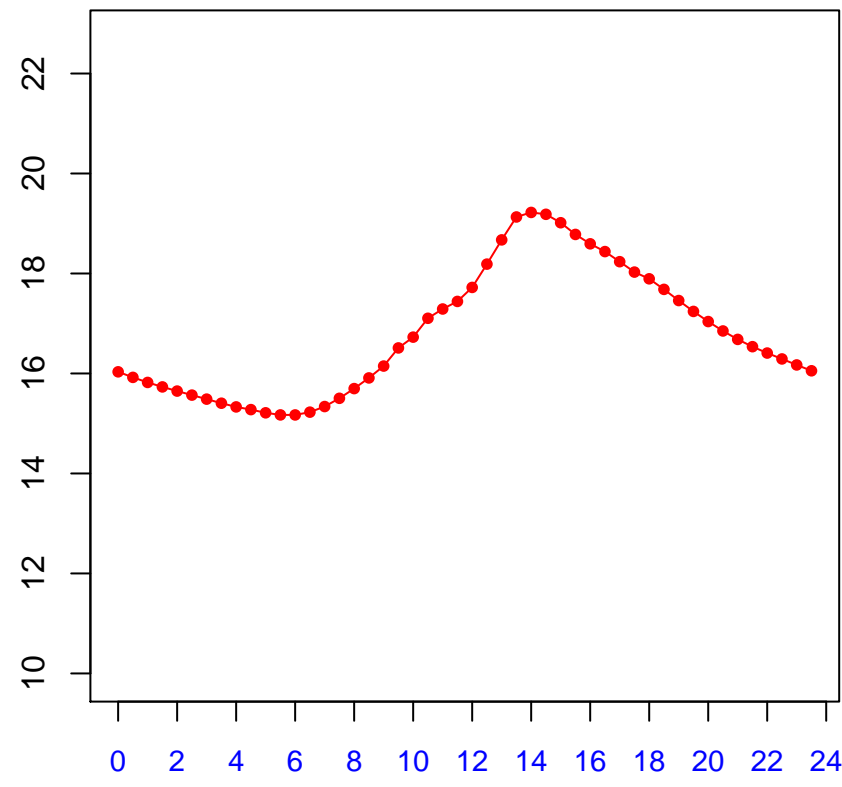

# Diurnal cycles at US-PFt: Tsoil\_f (degC)

2019

January

February

March

April

May

June

July

August

September

October

November

December