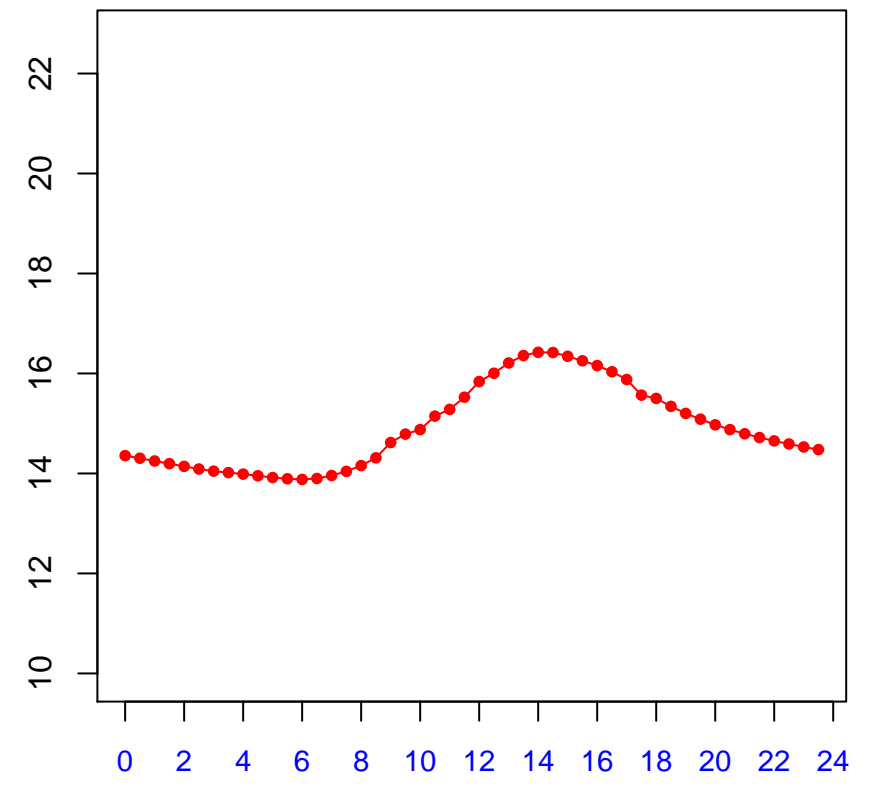

# Diurnal cycles at US-PFt: Tsoil\_f (degC)

2019

January

February

March

April

May

June

July

August

September

October

November

December