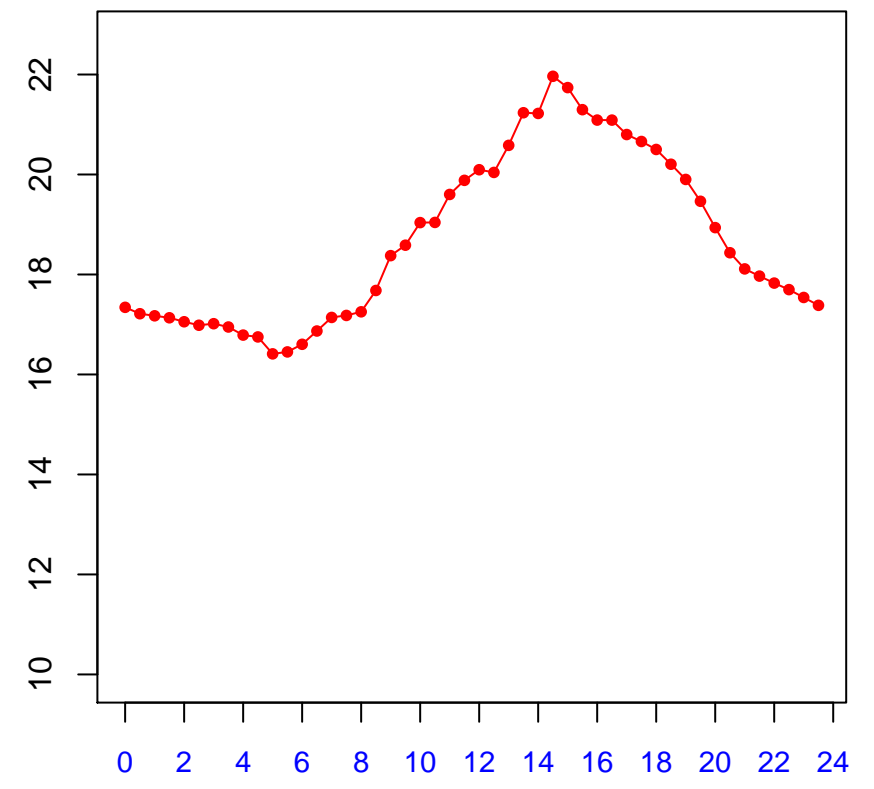

# Diurnal cycles at US-PFt: Tsoil\_f (degC)

2019

January

February

March

April

May

June

July

August

September

October

November

December