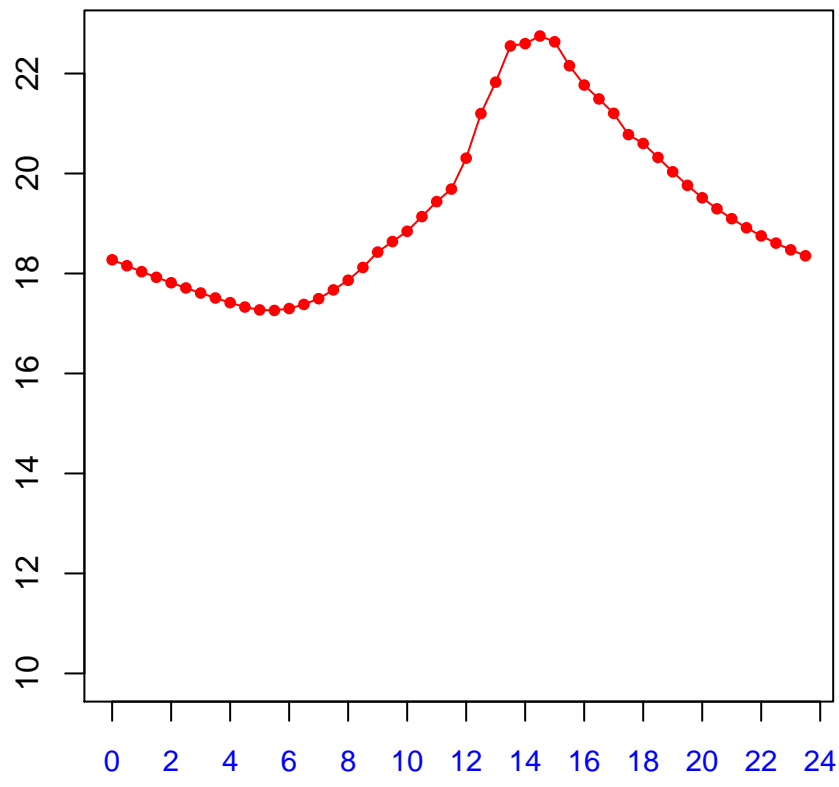

# Diurnal cycles at US-PFt: Tsoil\_f (degC)

2019

January

February

March

April

May

June

July

August

September

October

November

December