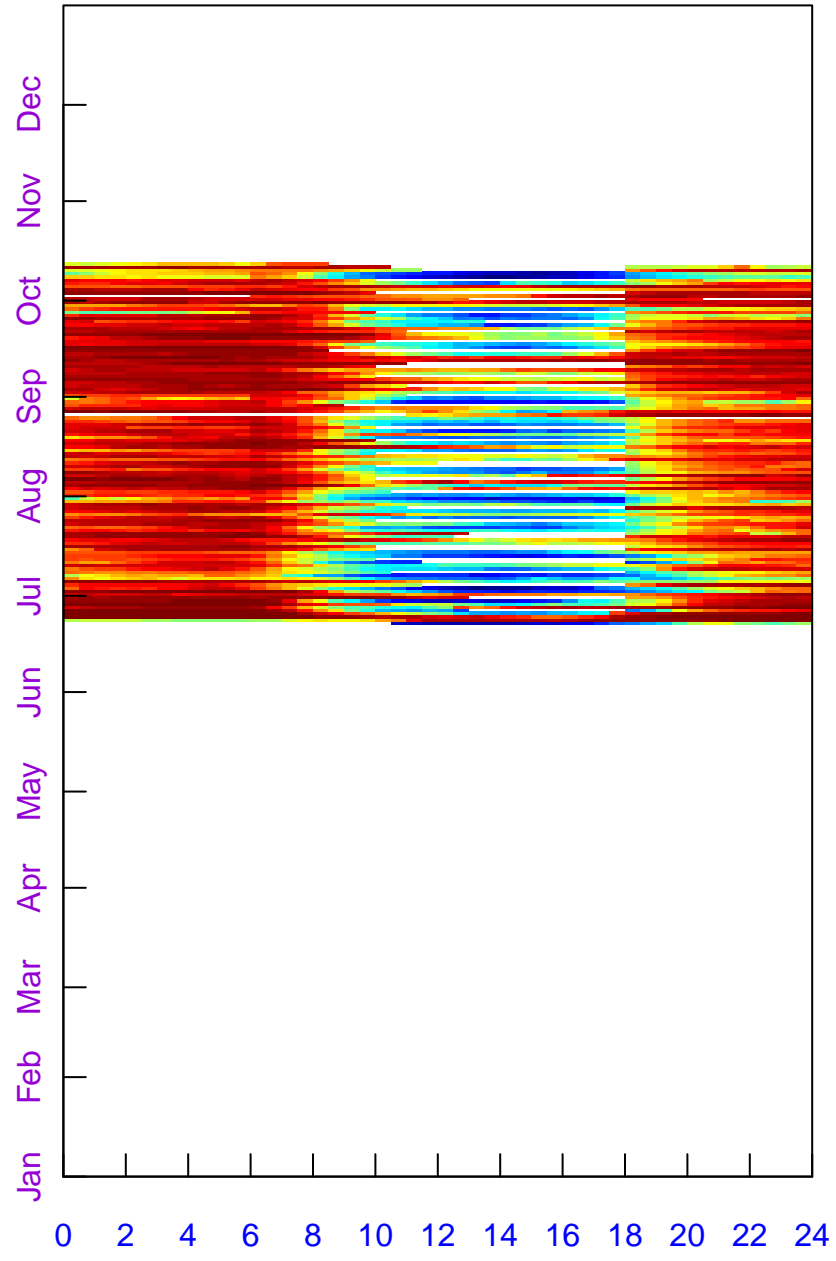

2019

Fingerprint at US-PFq:  
rH (%)