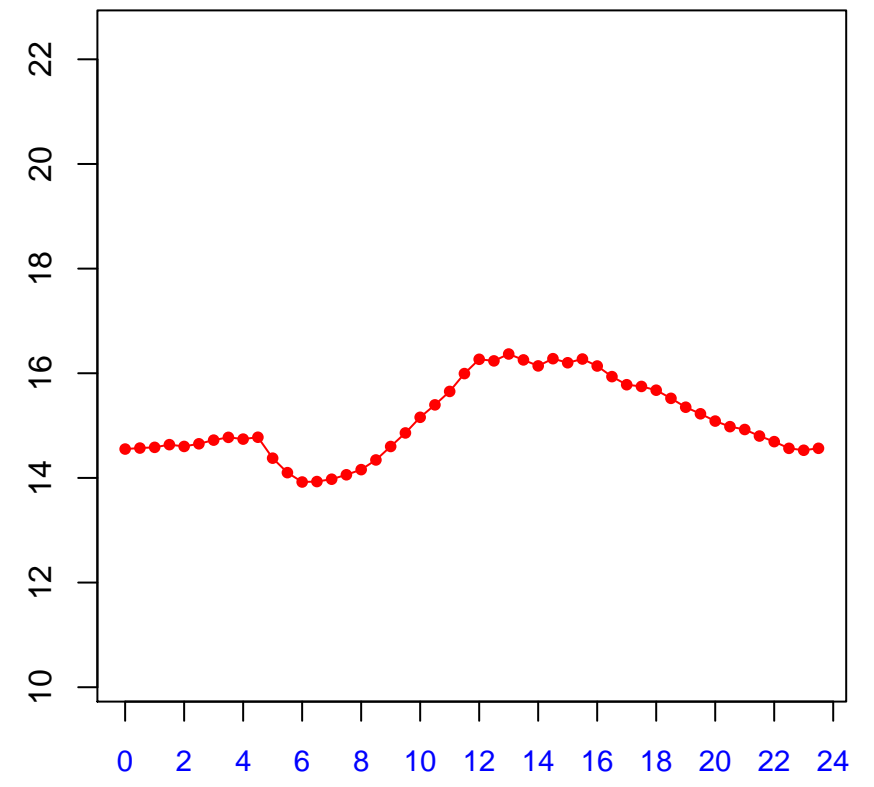

Diurnal cycles at US-PFq: Tsoil_f (degC)

2019

January

February

March

April

May

June

July

August

September

October

November

December