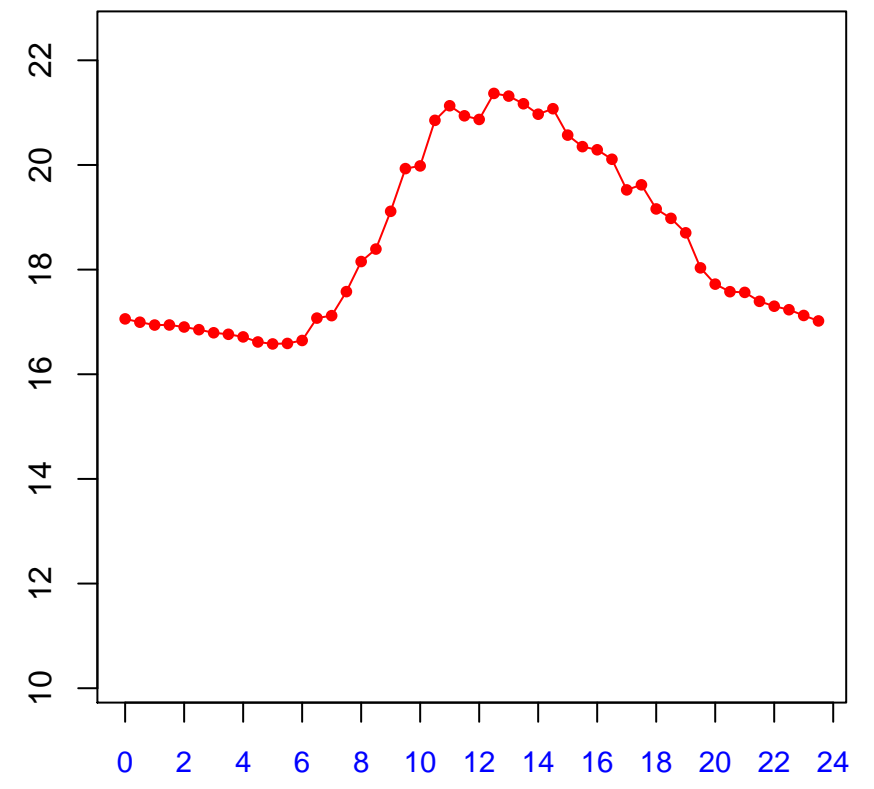

Diurnal cycles at US-PFq: Tsoil_f (degC)

2019

January

February

March

April

May

June

July

August

September

October

November

December