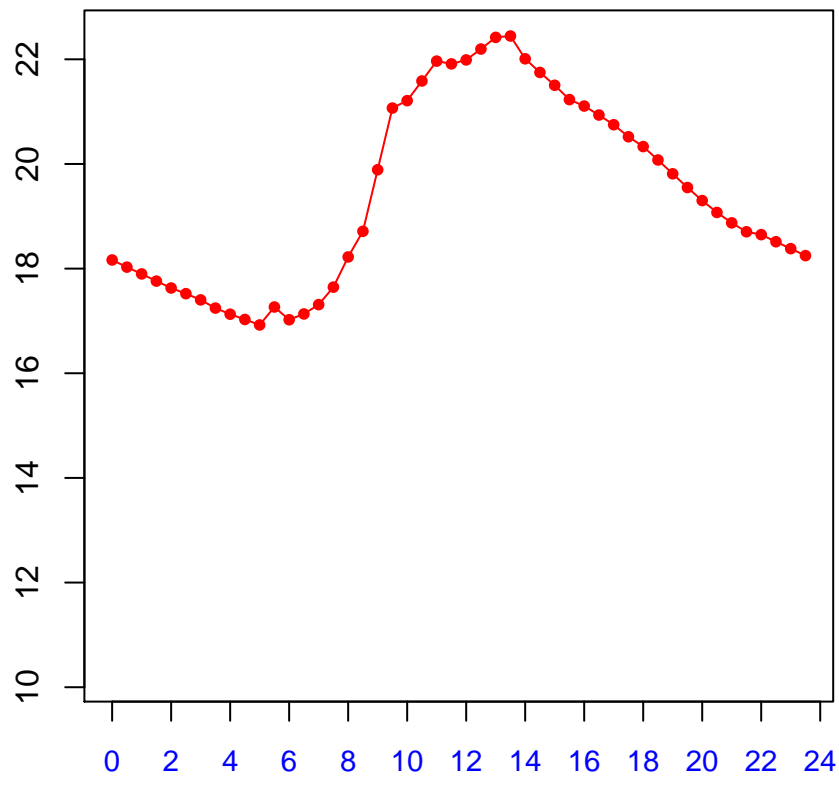

Diurnal cycles at US-PFq: Tsoil_f (degC)

2019

January

February

March

April

May

June

July

August

September

October

November

December