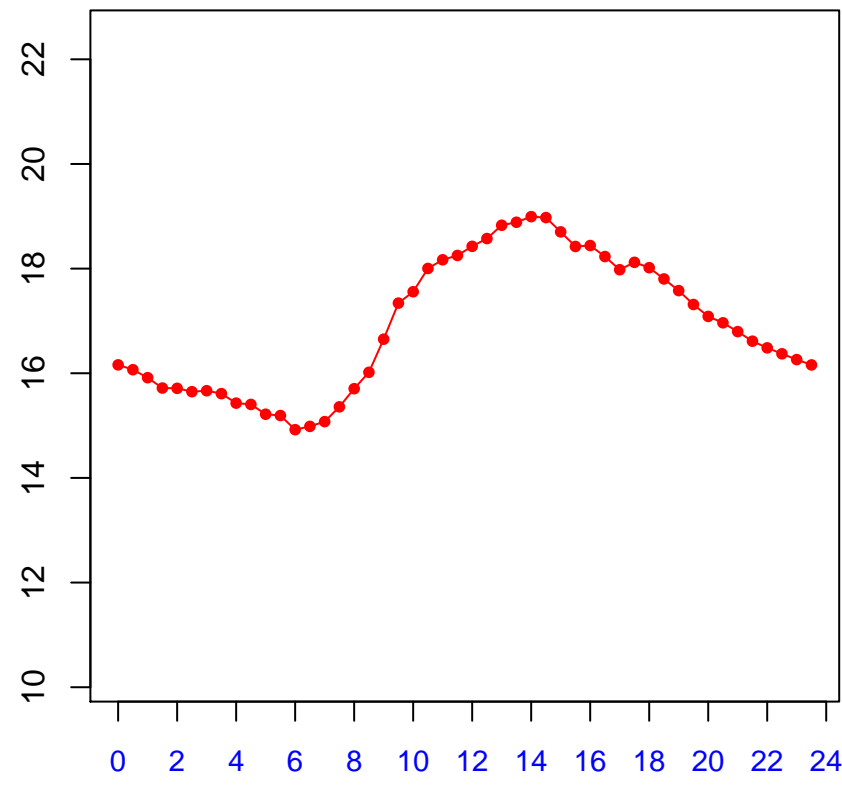

Diurnal cycles at US-PFq: Tsoil_f (degC)

2019

January

February

March

April

May

June

July

August

September

October

November

December