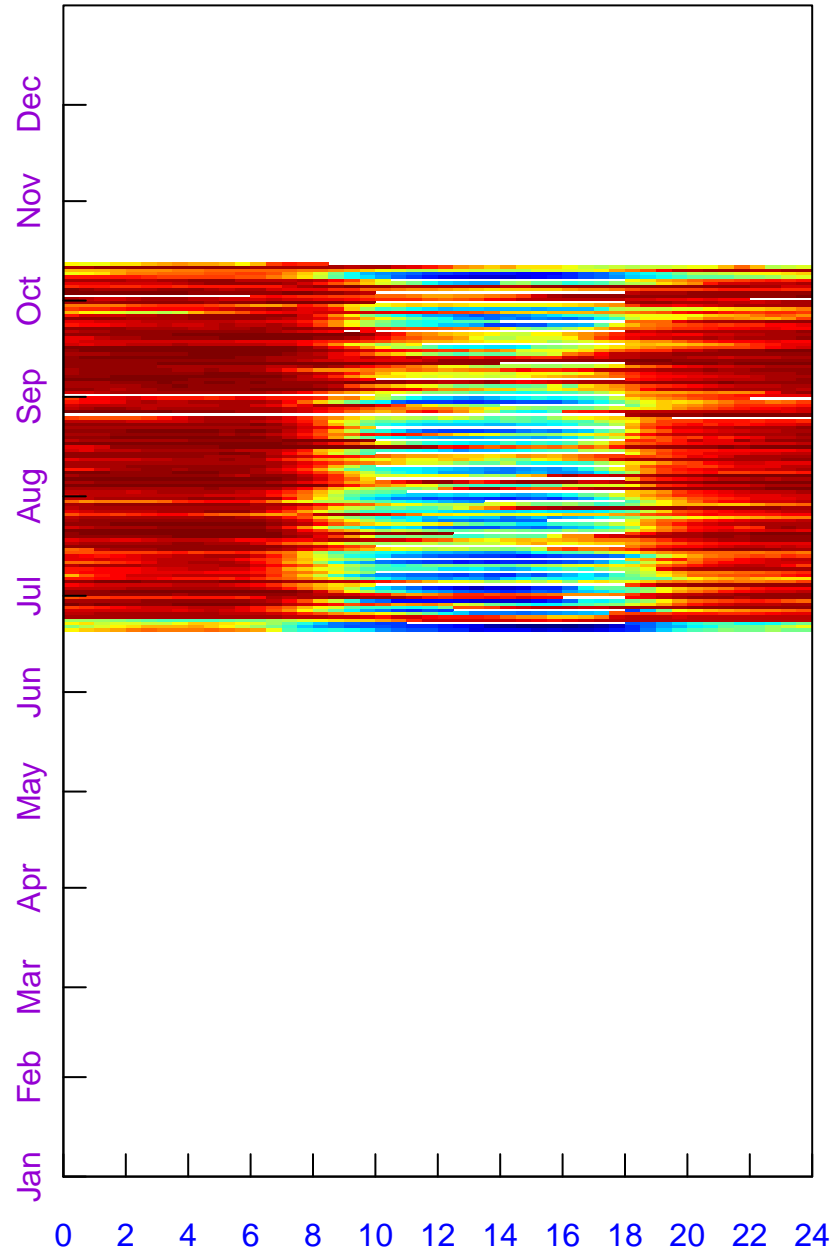

2019

Fingerprint at US-PFp:  
rH (%)