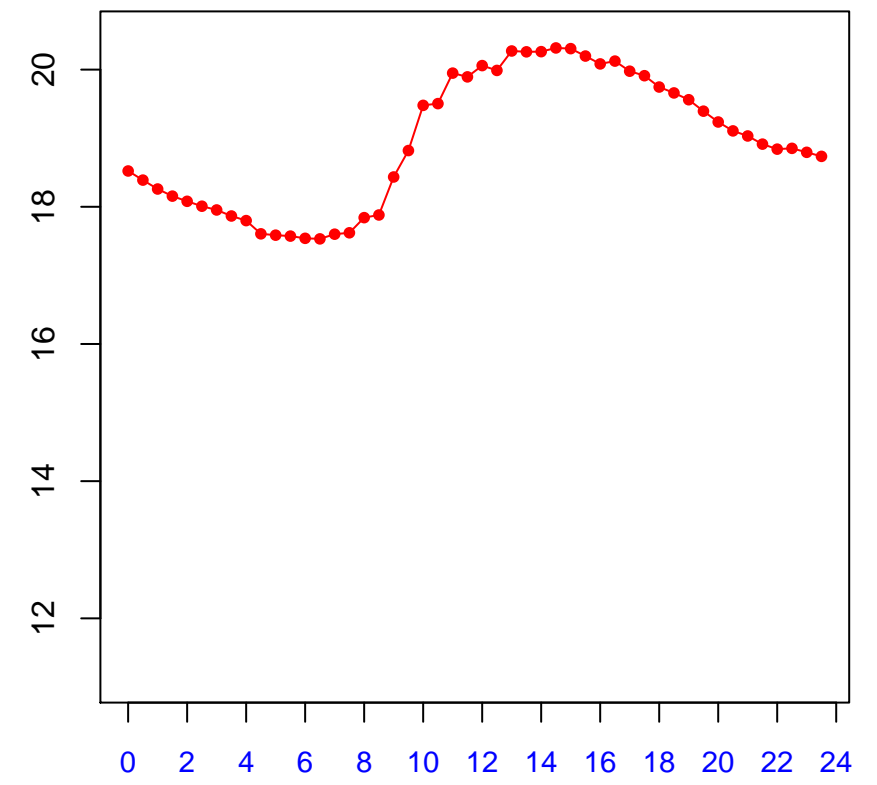

Diurnal cycles at US-PFp: Tsoil_f (degC)

2019

January

February

March

April

May

June

July

August

September

October

November

December