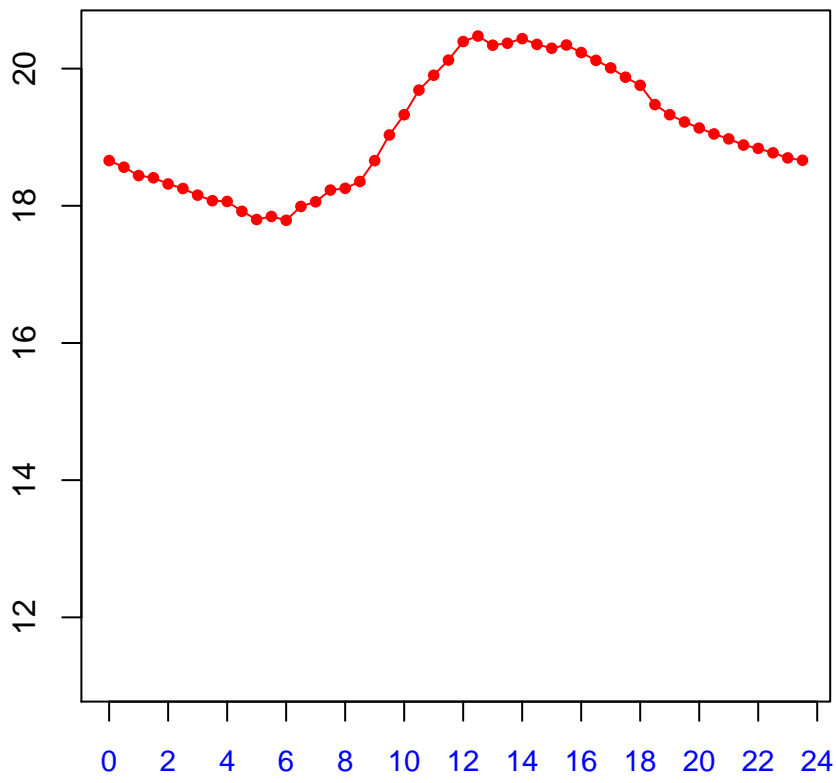

Diurnal cycles at US-PFp: Tsoil_f (degC)

2019

January

February

March

April

May

June

July

August

September

October

November

December