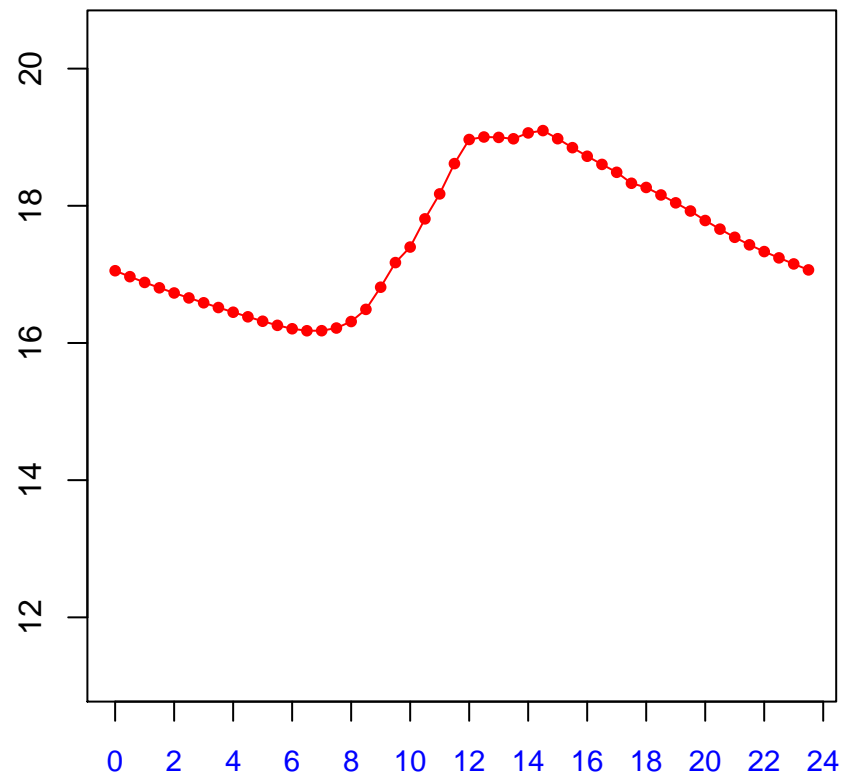

Diurnal cycles at US-PFp: Tsoil_f (degC)

2019

January

February

March

April

May

June

July

August

September

October

November

December