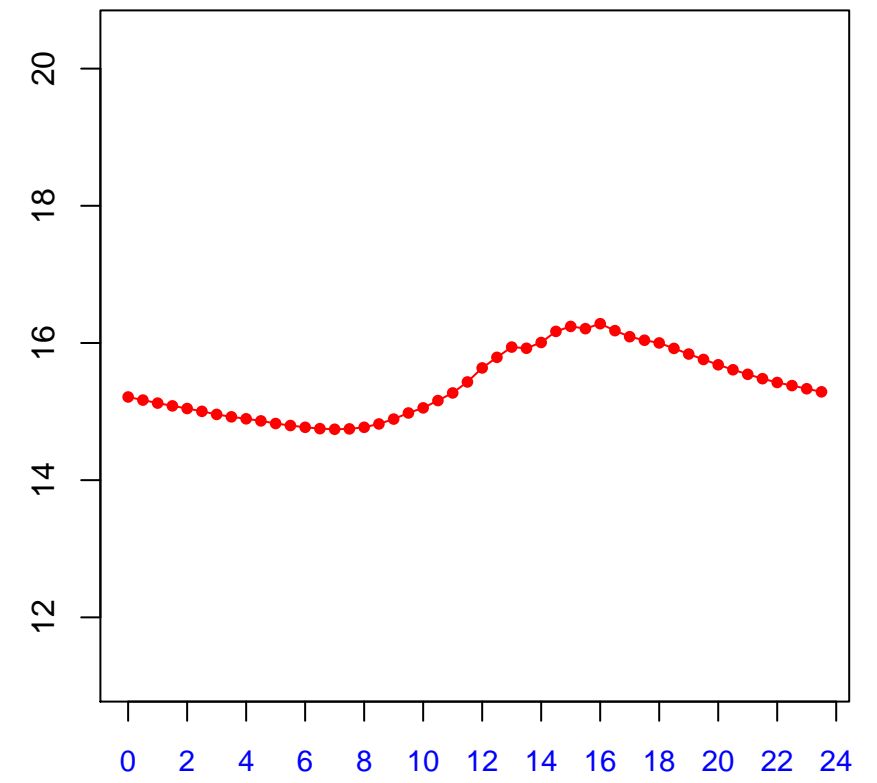

Diurnal cycles at US-PFp: Tsoil_f (degC)

2019

January

February

March

April

May

June

July

August

September

October

November

December