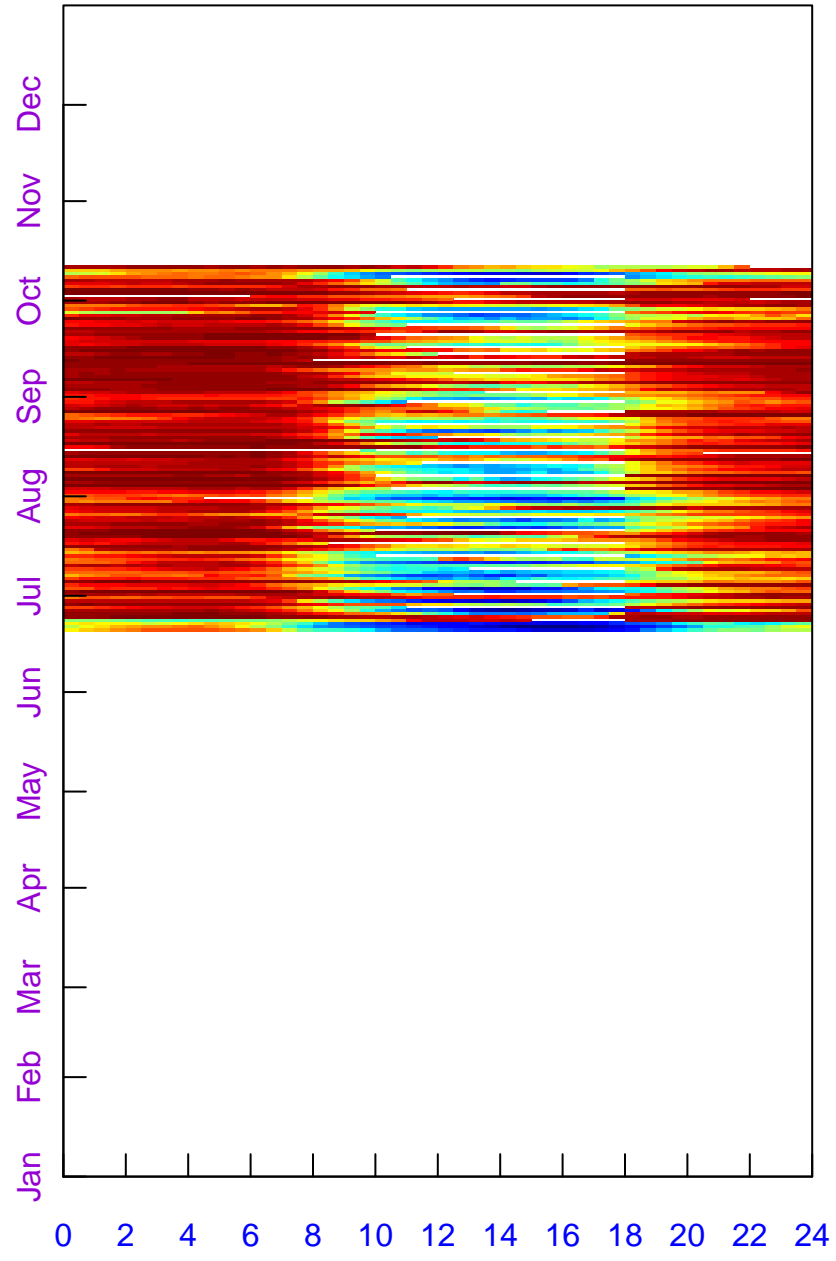

2019

Fingerprint at US-PFn:
rH (%)