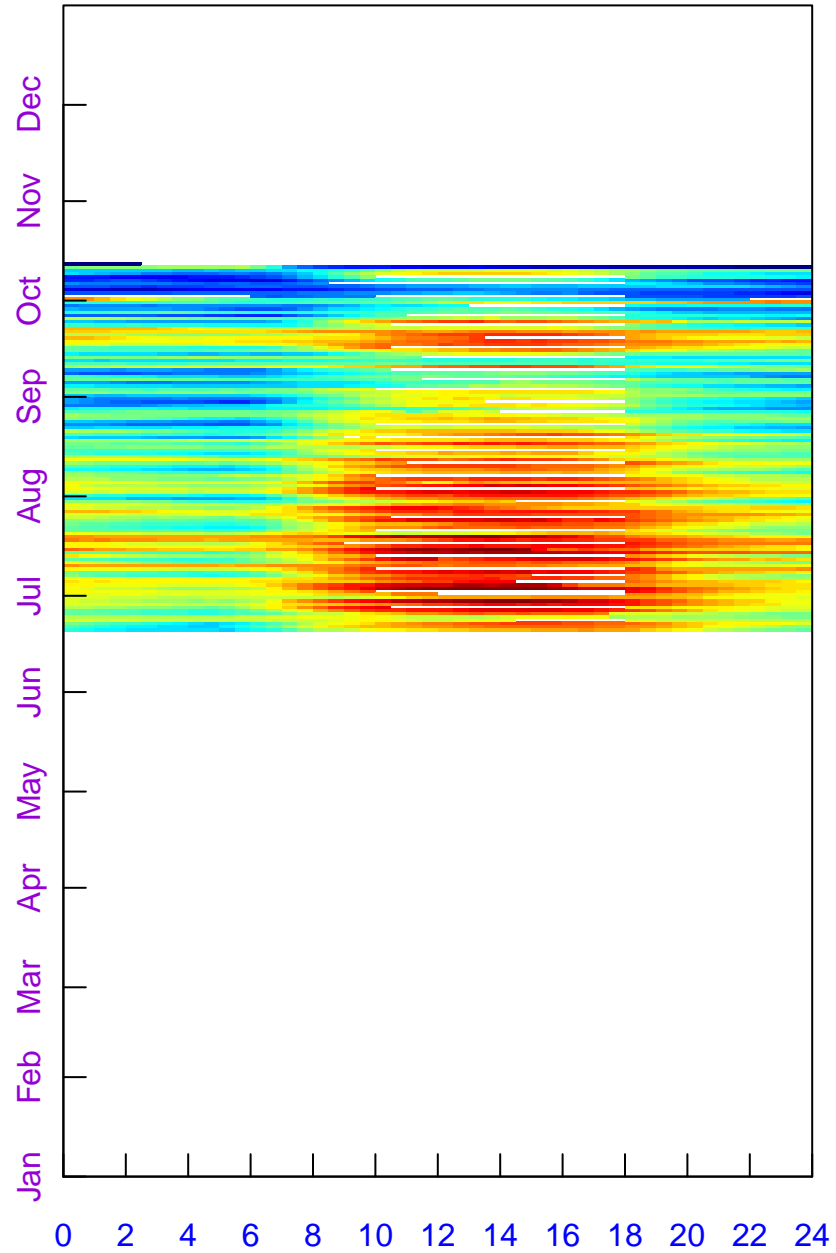

2019

Fingerprint at US-PFm:
Tair (degC)