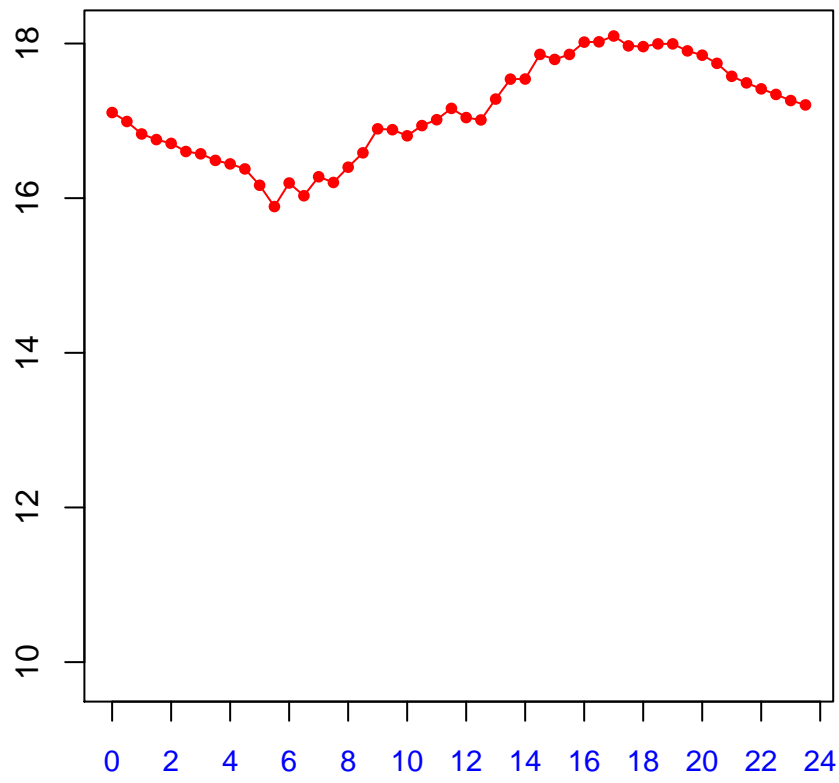

# Diurnal cycles at US-PFm: Tsoil\_f (degC)

2019

January

February

March

April

May

June

July

August

September

October

November

December