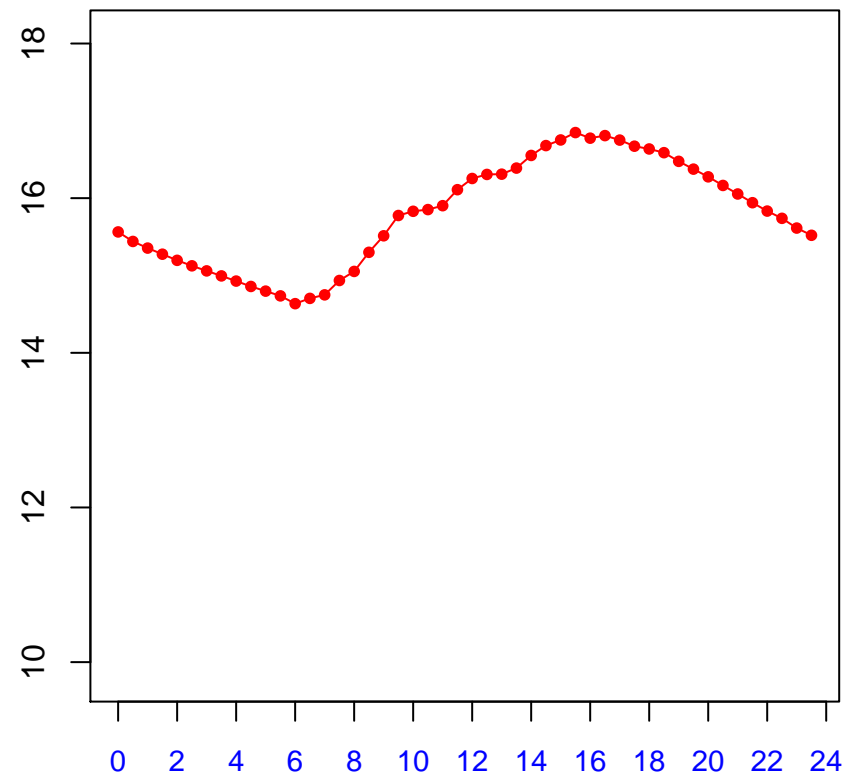

# Diurnal cycles at US-PFm: Tsoil\_f (degC)

2019

January

February

March

April

May

June

July

August

September

October

November

December