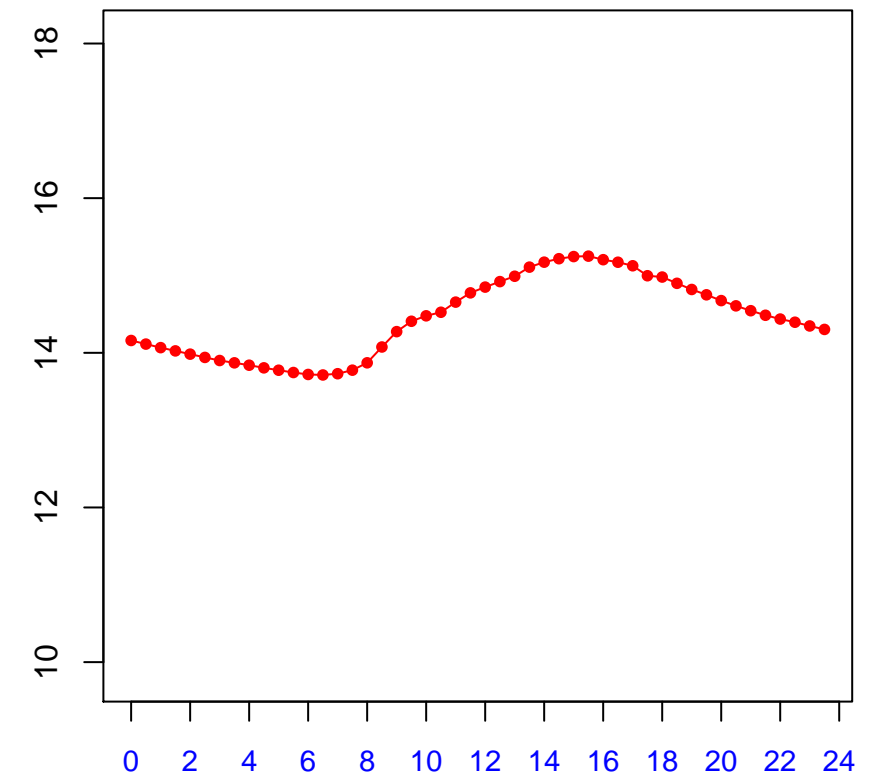

# Diurnal cycles at US-PFm: Tsoil\_f (degC)

2019

January

February

March

April

May

June

July

August

September

October

November

December