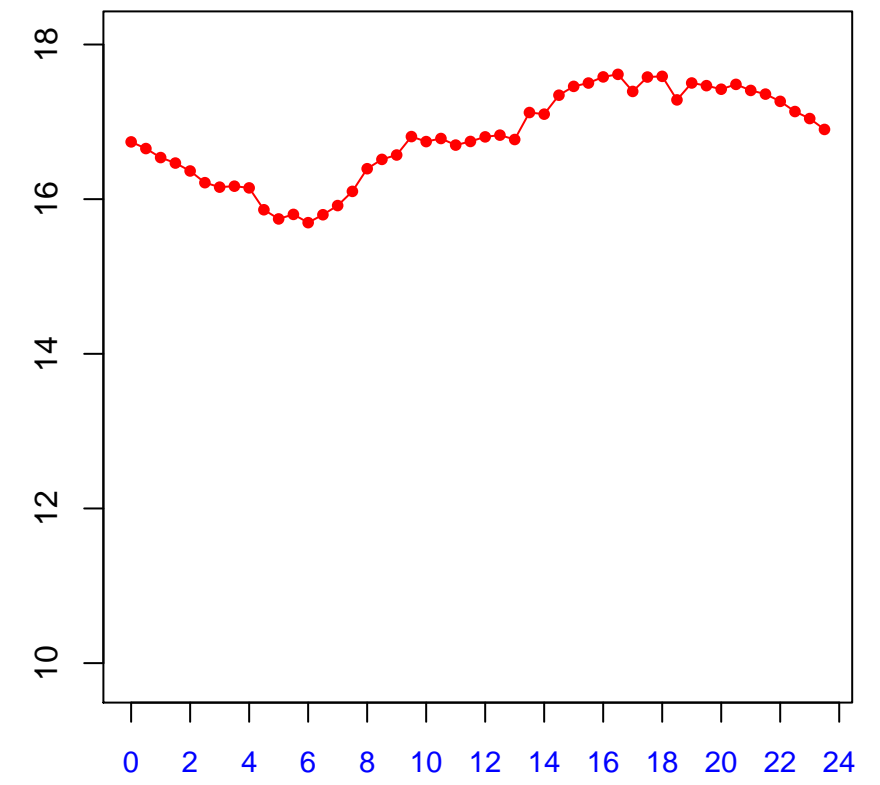

# Diurnal cycles at US-PFm: Tsoil\_f (degC)

2019

January

February

March

April

May

June

July

August

September

October

November

December