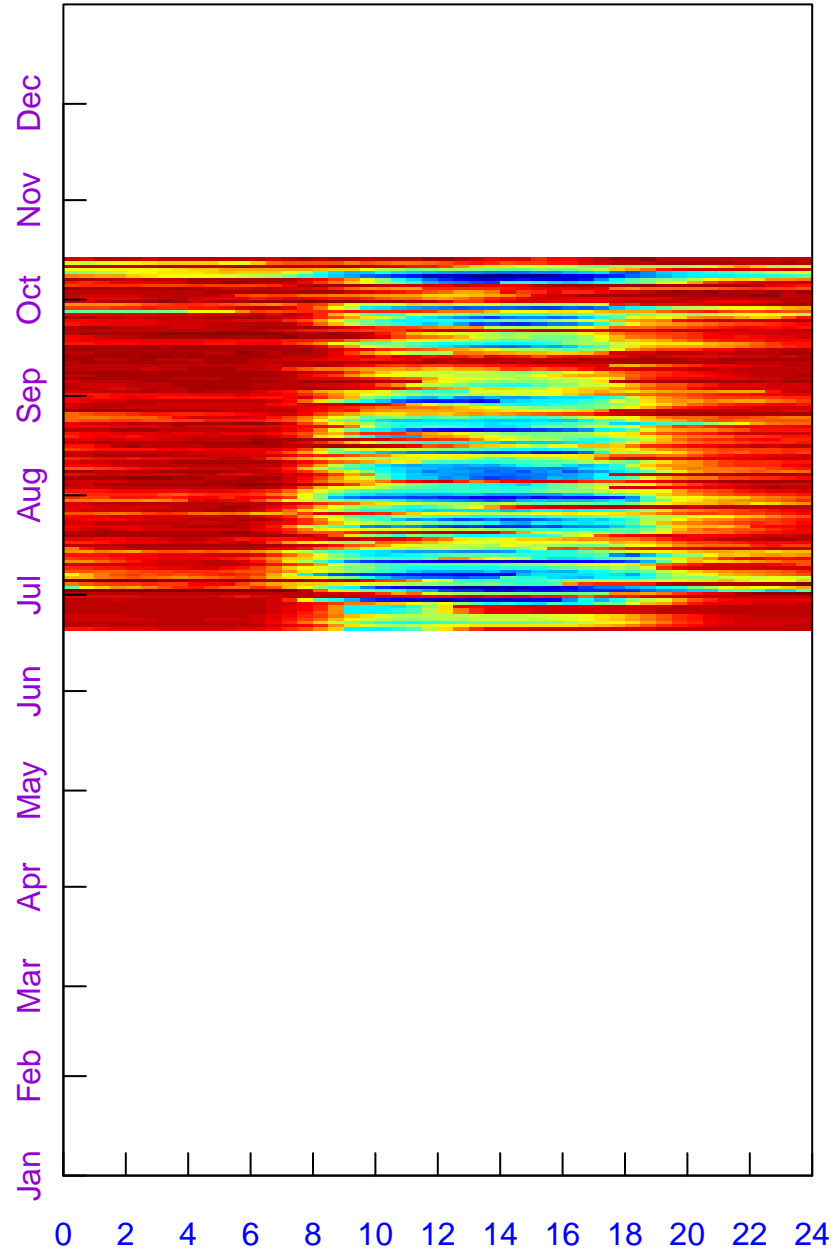

2019

Fingerprint at US-PFk:  
rH\_f (%)