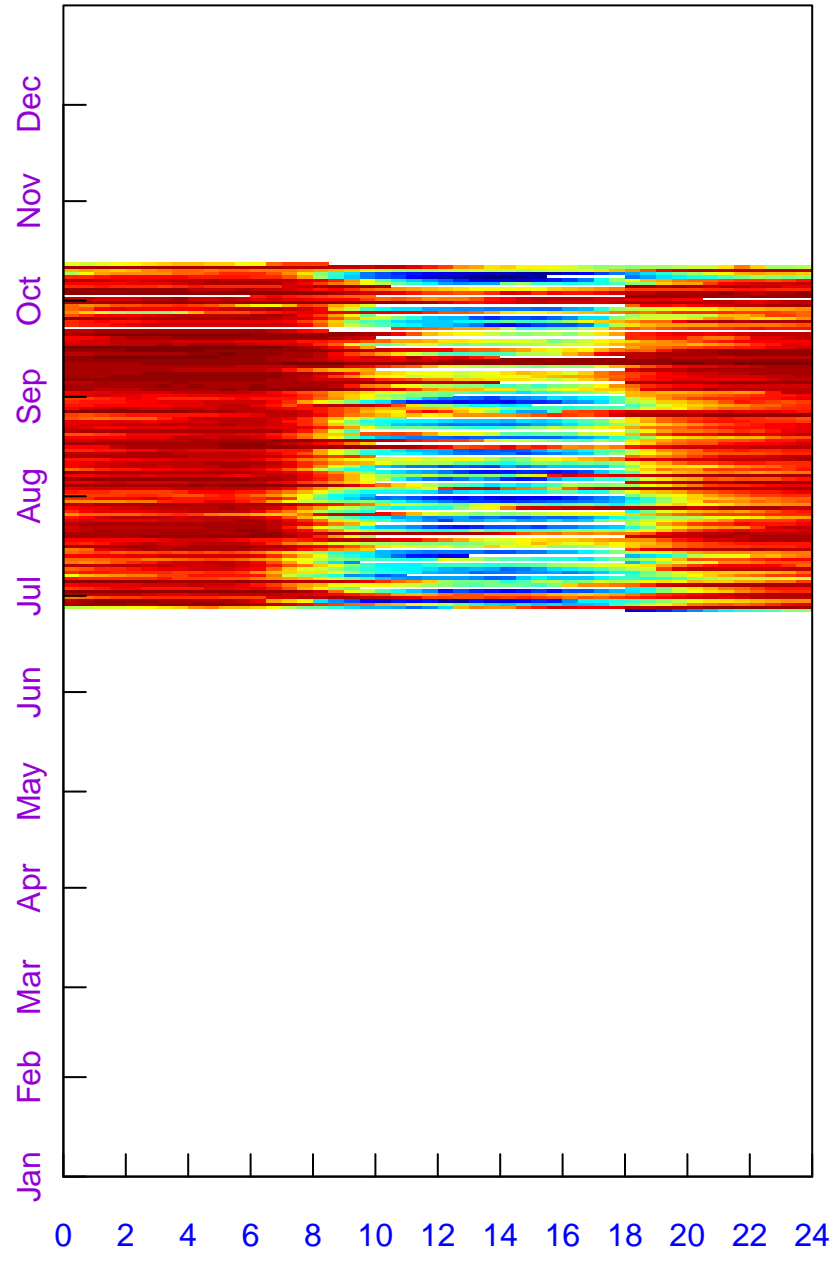

2019

Fingerprint at US-PFj:
rH (%)