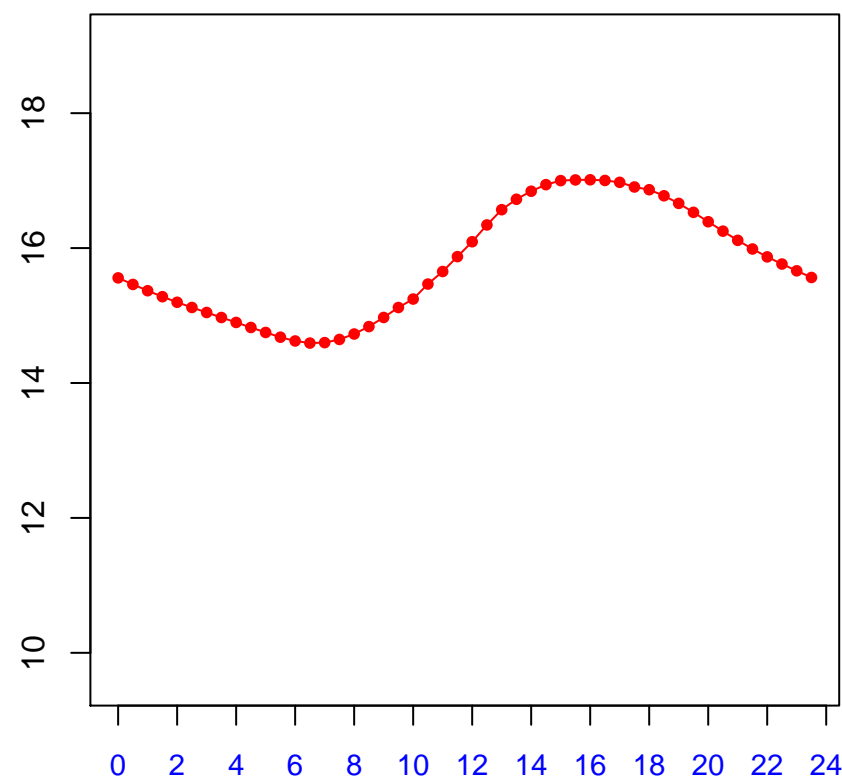

# Diurnal cycles at US-PFj: Tsoil\_f (degC)

2019

January

February

March

April

May

June

July

August

September

October

November

December