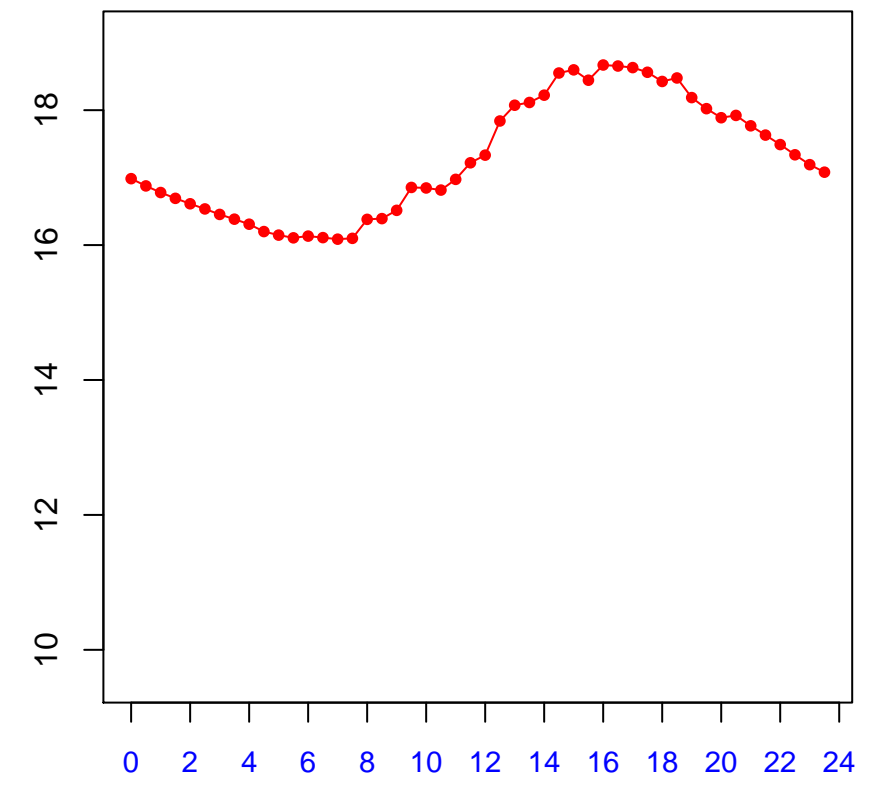

# Diurnal cycles at US-PFj: Tsoil\_f (degC)

2019

January

February

March

April

May

June

July

August

September

October

November

December