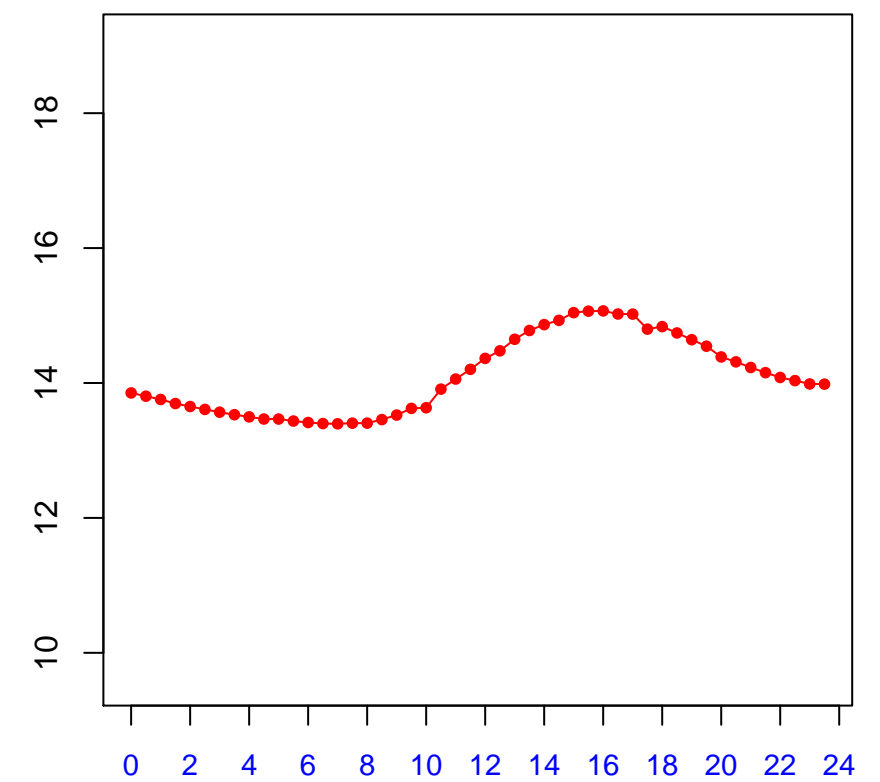

# Diurnal cycles at US-PFj: Tsoil\_f (degC)

2019

January

February

March

April

May

June

July

August

September

October

November

December