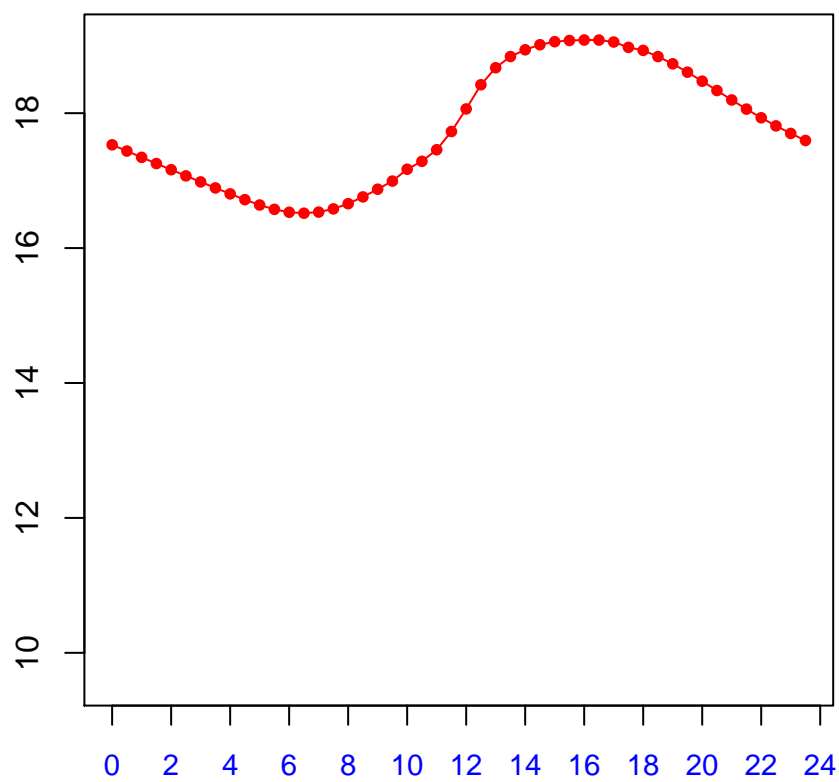

Diurnal cycles at US-PFj: Tsoil_f (degC)

2019

July