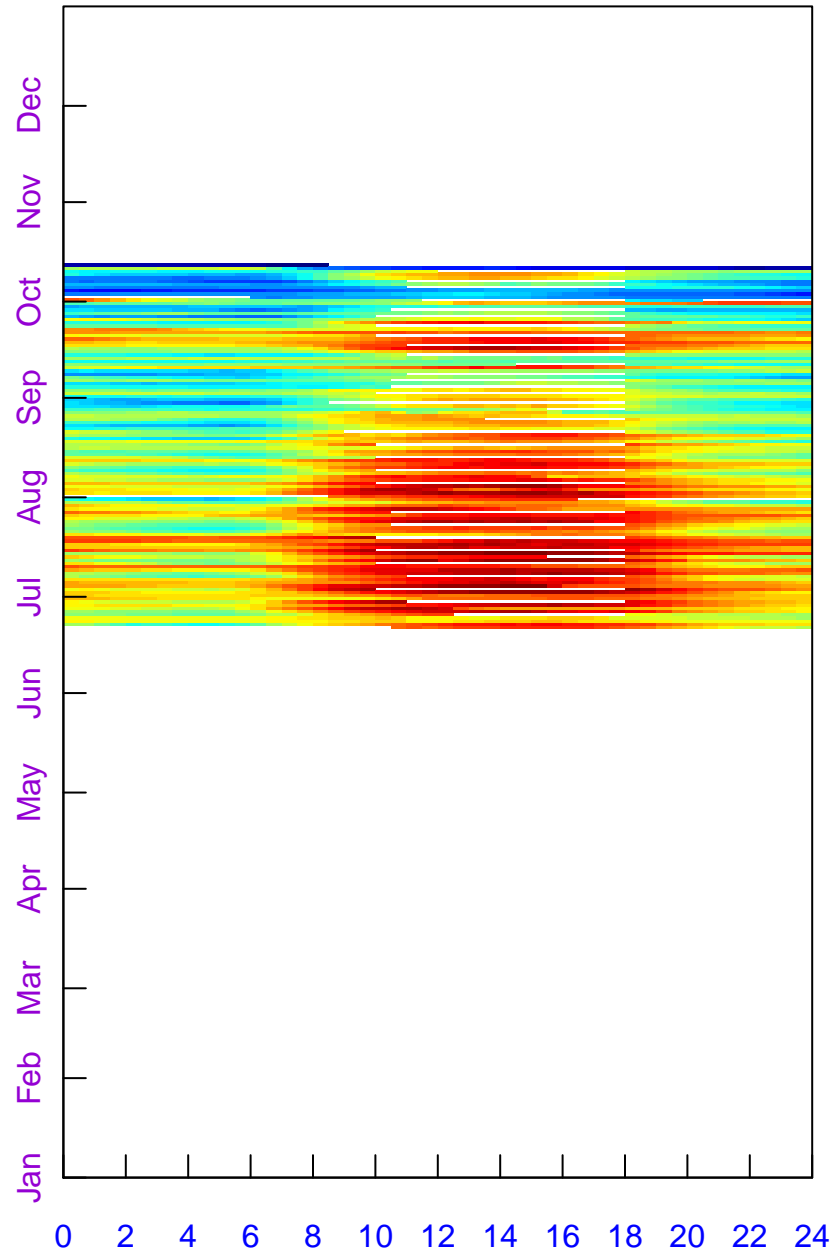

2019

Fingerprint at US-PFi:
Tair (degC)