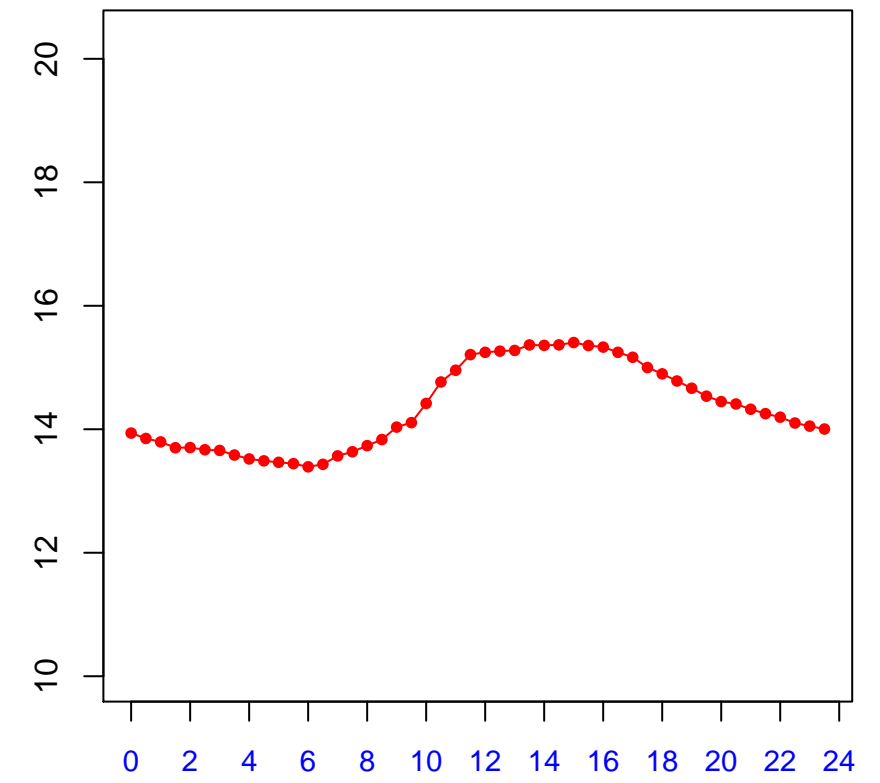

Diurnal cycles at US-PFi: Tsoil_f (degC)

2019

January

February

March

April

May

June

July

August

September

October

November

December