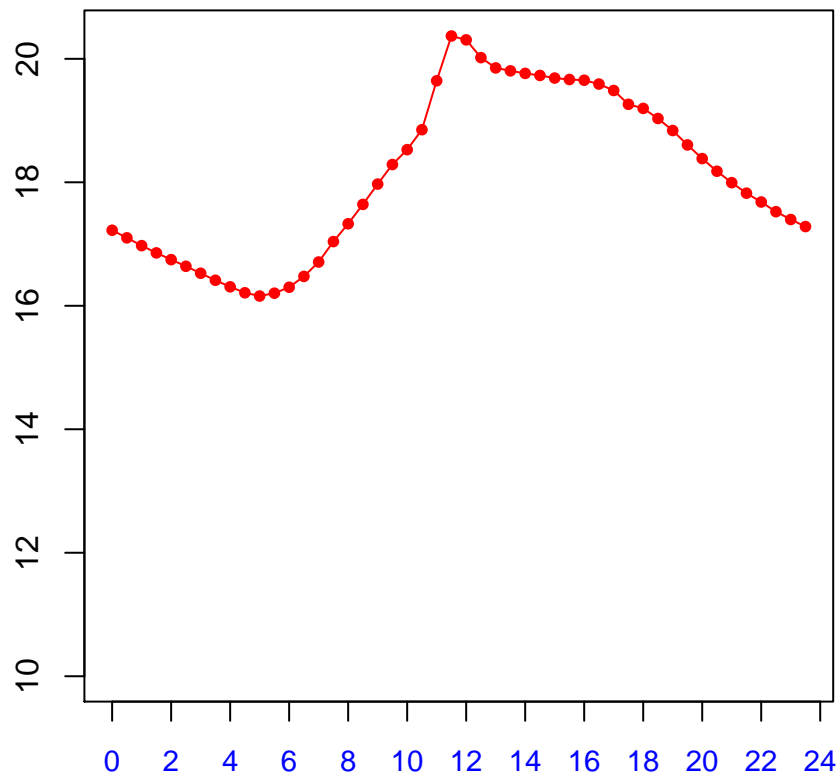

Diurnal cycles at US-PFi: Tsoil_f (degC)

2019

January

February

March

April

May

June

July

August

September

October

November

December