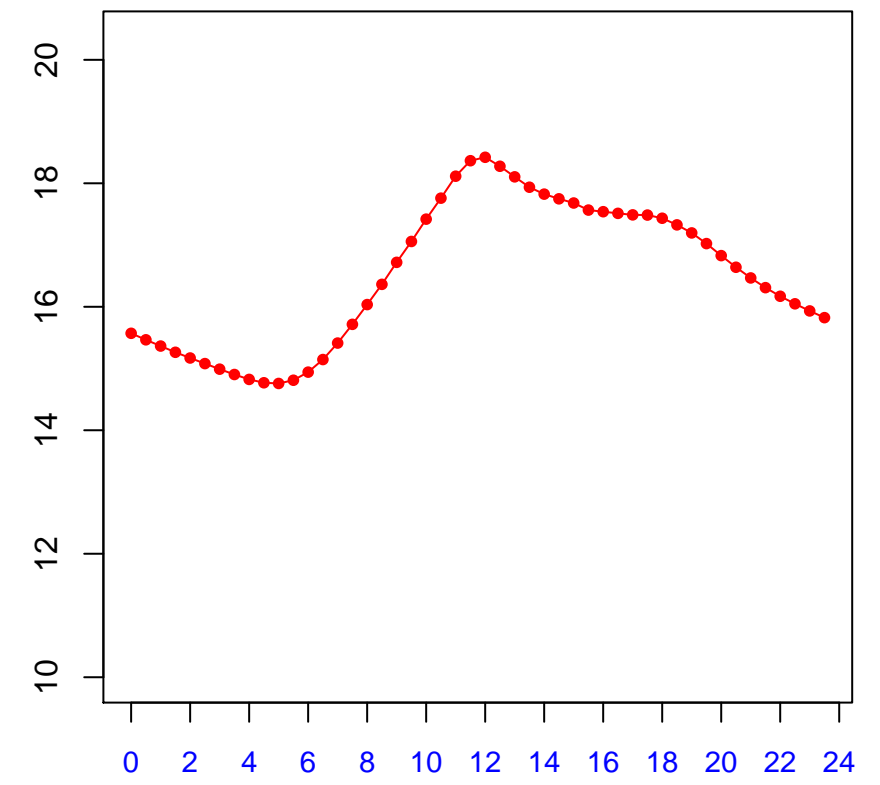

Diurnal cycles at US-PFi: Tsoil_f (degC)

2019

January

February

March

April

May

June

July

August

September

October

November

December