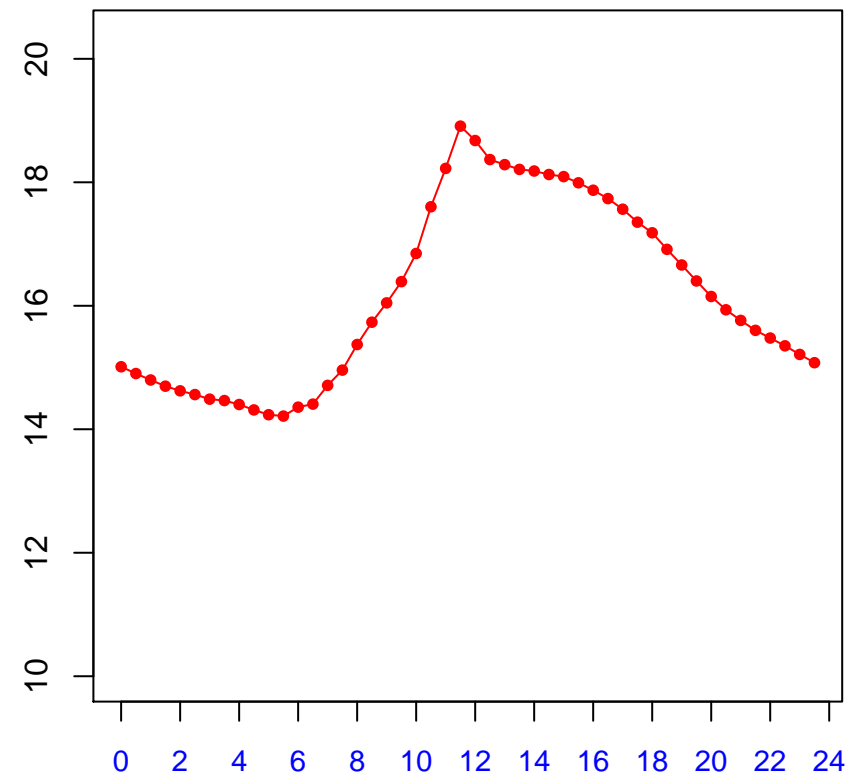

Diurnal cycles at US-PFi: Tsoil_f (degC)

2019

January

February

March

April

May

June

July

August

September

October

November

December