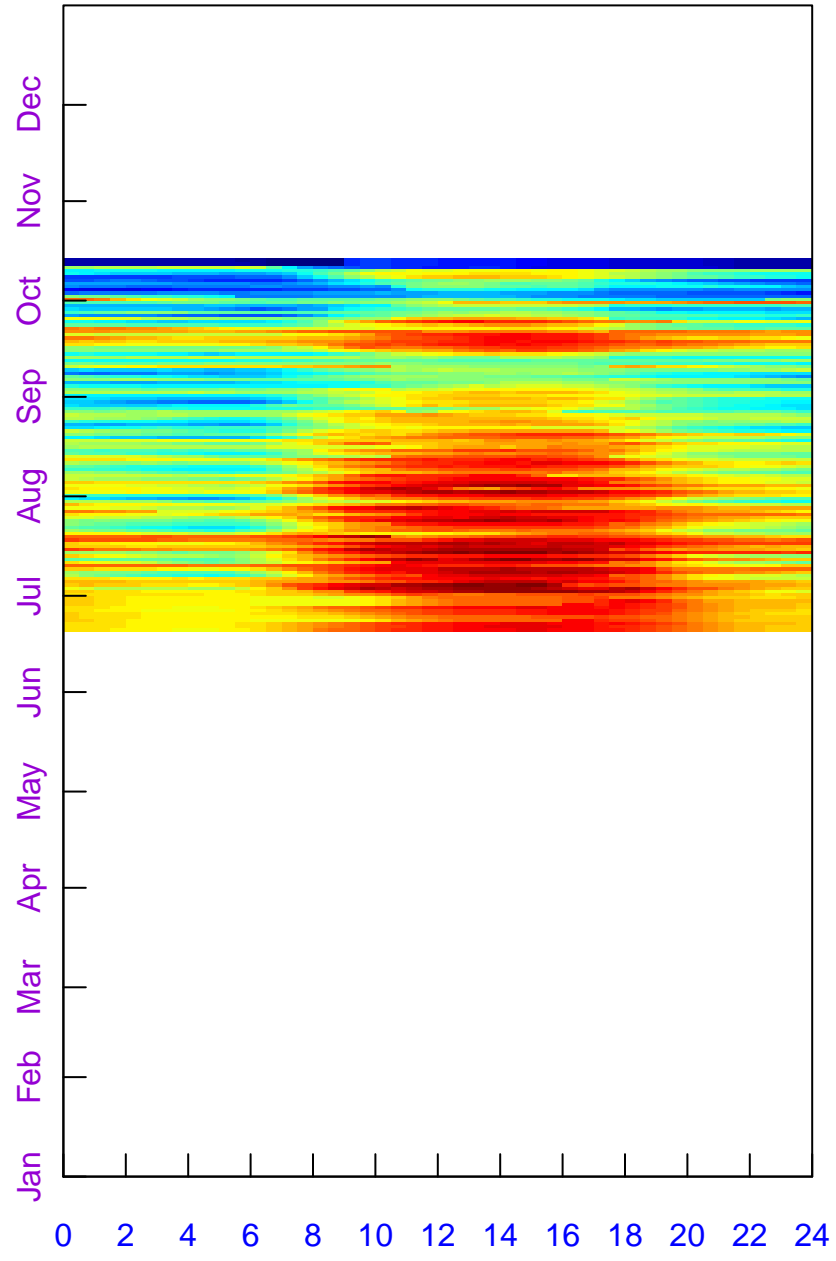

2019

Fingerprint at US-PFh:  
Tair\_f (degC)