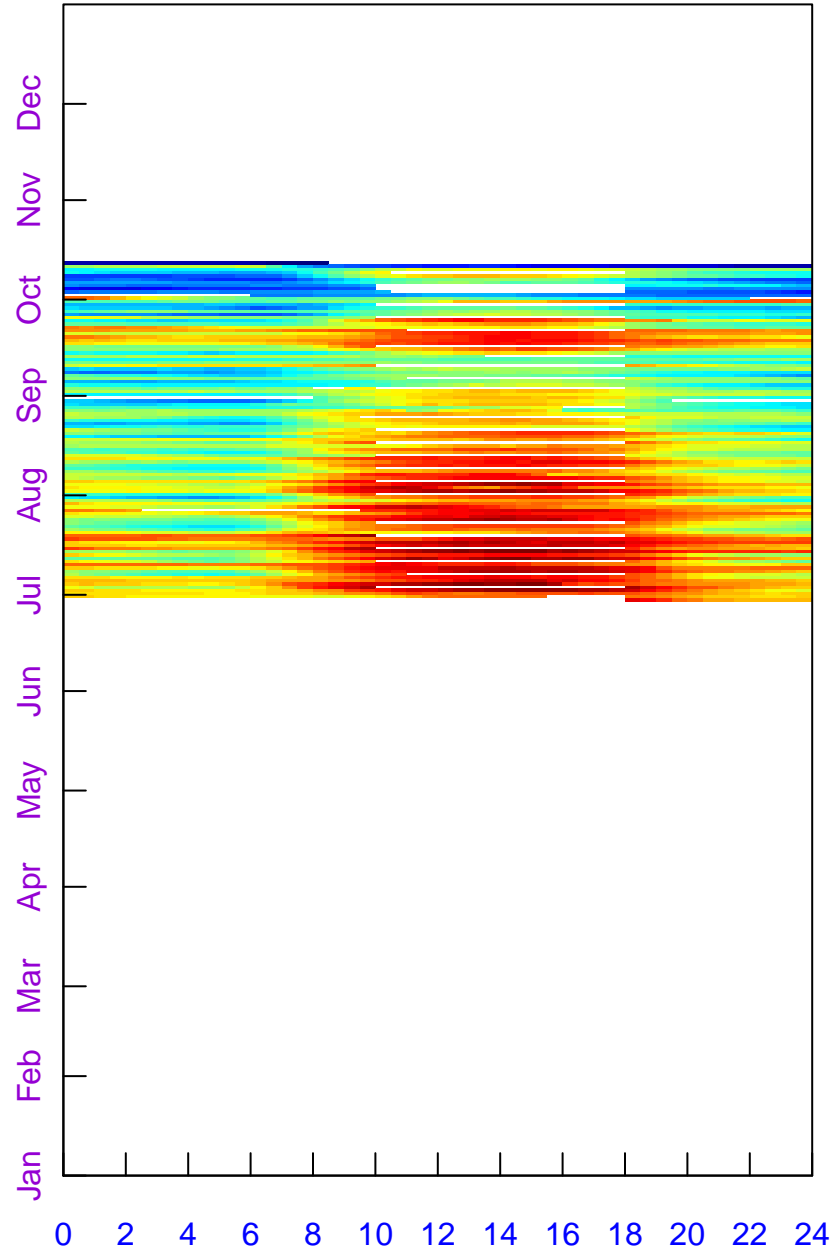

2019

Fingerprint at US-PFh:
Tair (degC)