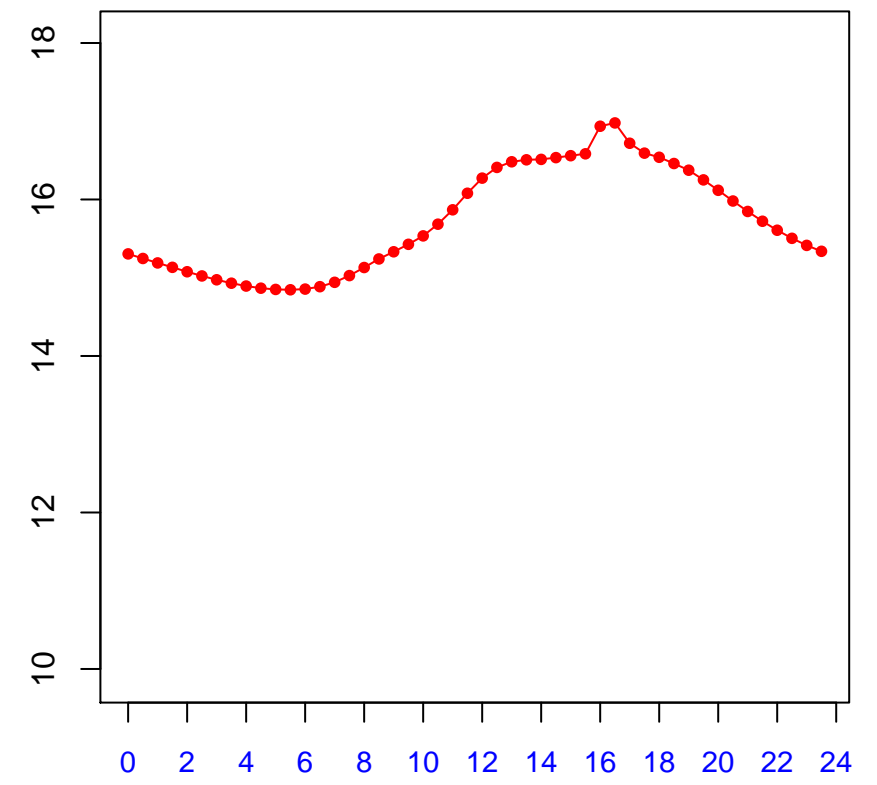

Diurnal cycles at US-PFh:
Tsoil_f (degC)

2019

January

February

March

April

May

June

July

August

September

October

November

December