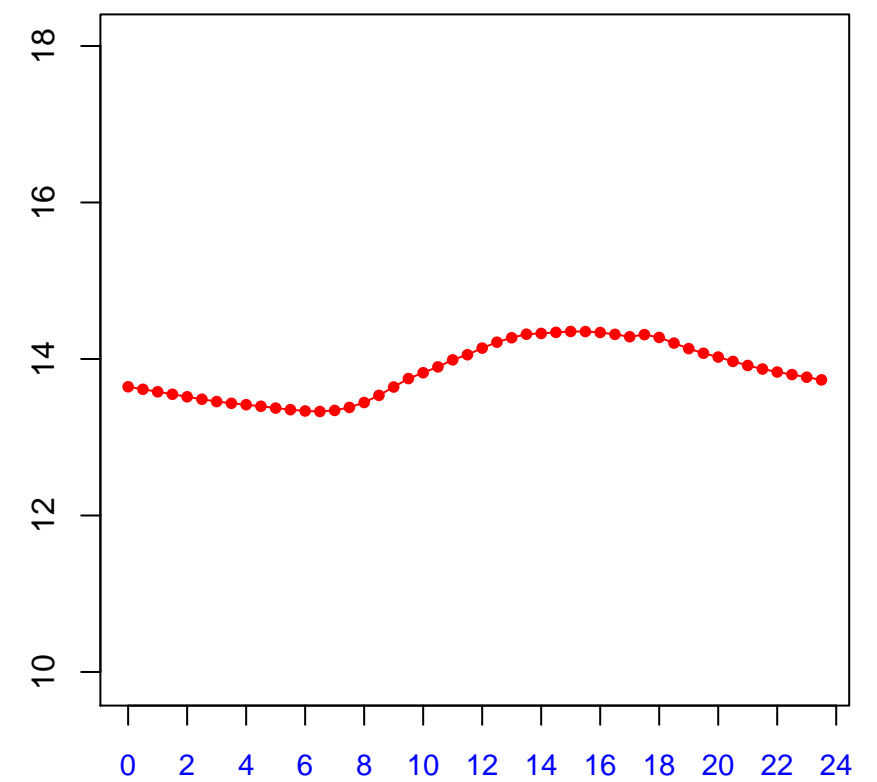

Diurnal cycles at US-PFh:
Tsoil_f (degC)

2019

January

February

March

April

May

June

July

August

September

October

November

December