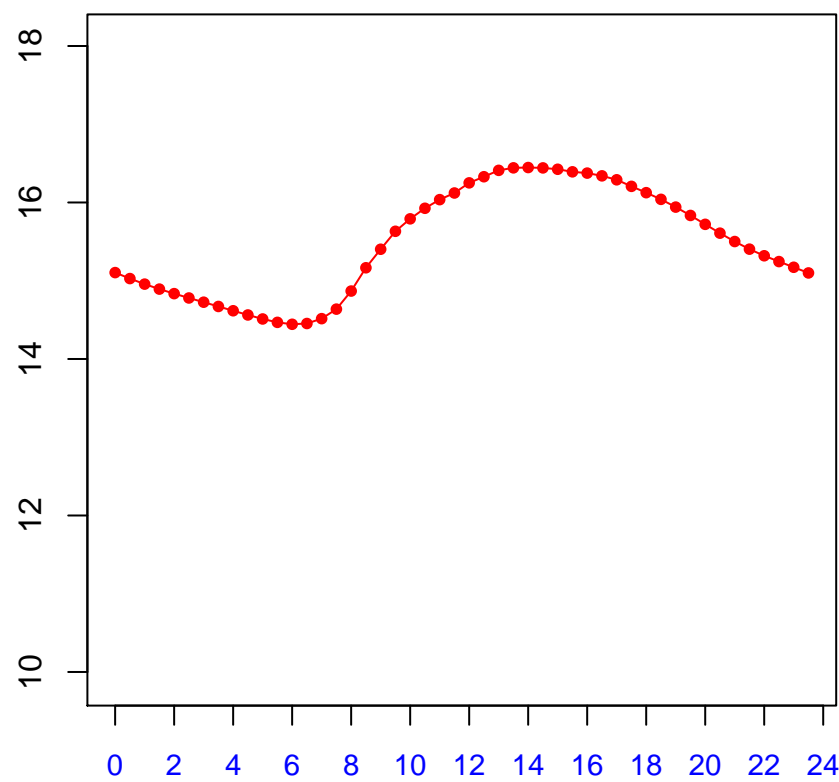

Diurnal cycles at US-PFh:
Tsoil_f (degC)

2019

January

February

March

April

May

June

July

August

September

October

November

December