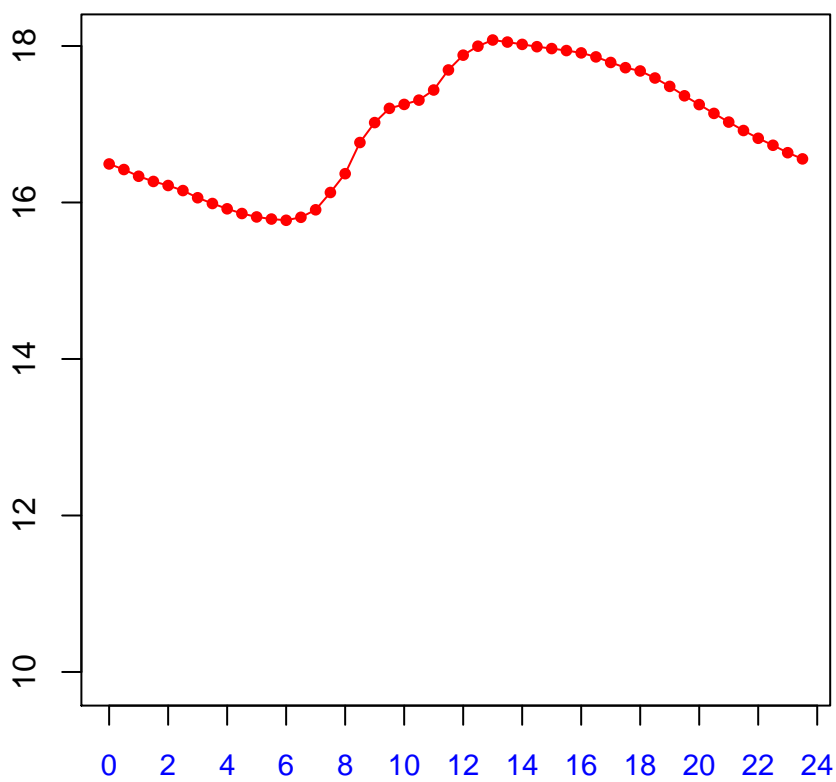

Diurnal cycles at US-PFh:
Tsoil_f (degC)

2019

January

February

March

April

May

June

July

August

September

October

November

December