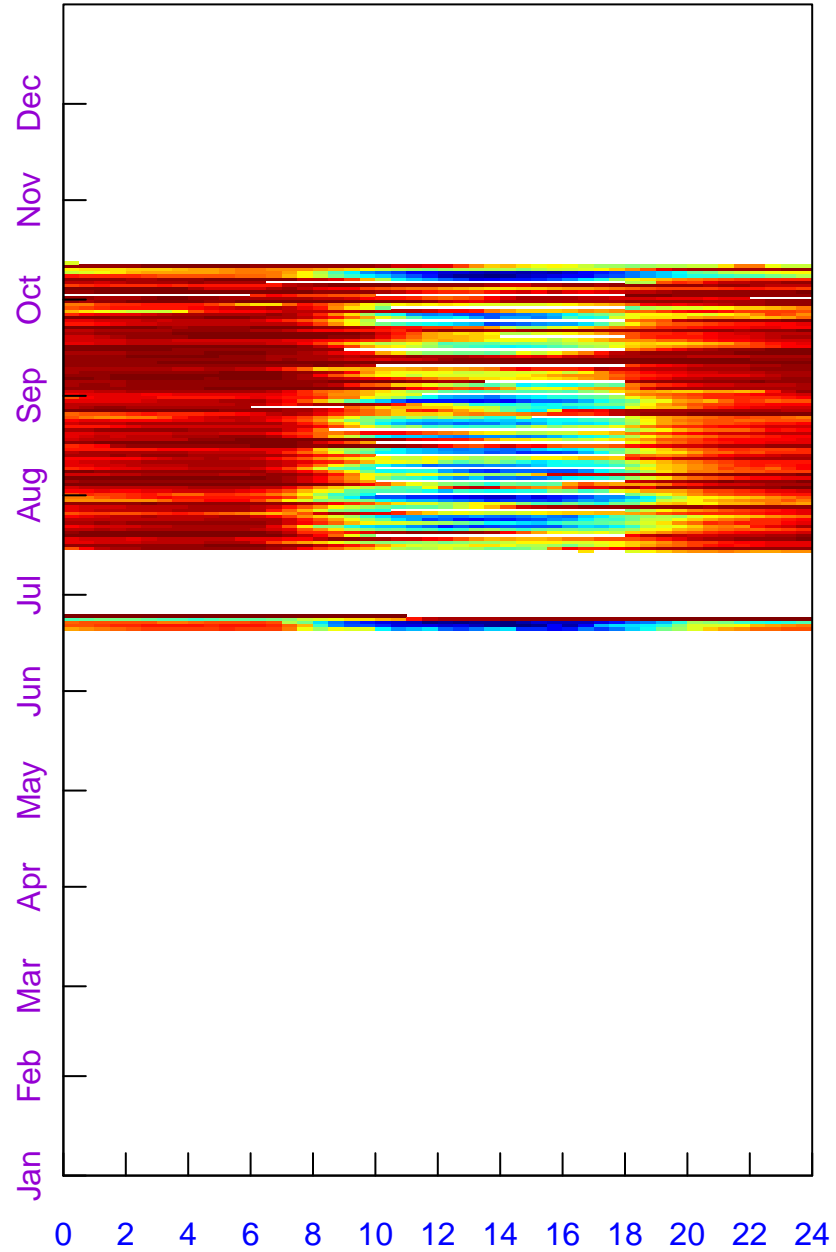

2019

Fingerprint at US-PFg:
rH (%)