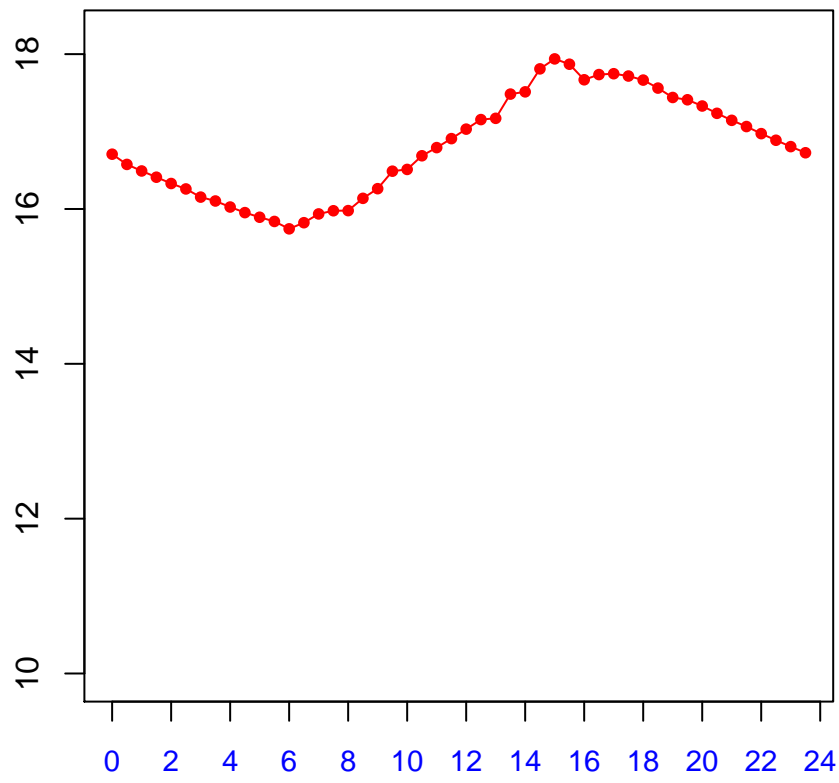

# Diurnal cycles at US-PFg: Tsoil\_f (degC)

2019

January

February

March

April

May

June

July

August

September

October

November

December