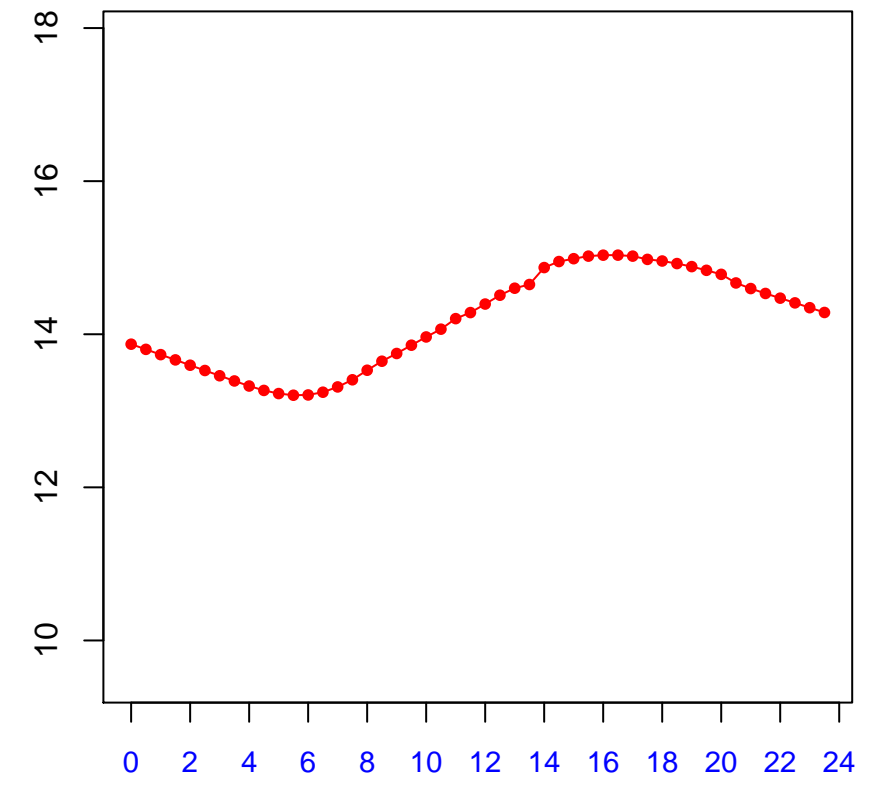

Diurnal cycles at US-PFe: Tsoil_f (degC)

2019

January

February

March

April

May

June

July

August

September

October

November

December