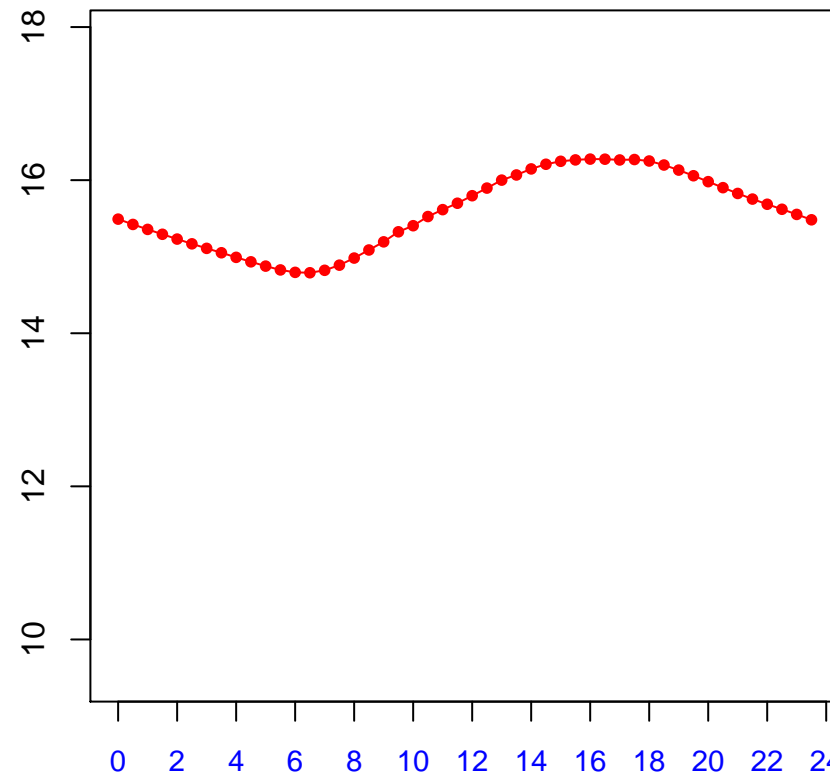

Diurnal cycles at US-PFe: Tsoil_f (degC)

2019

January

February

March

April

May

June

July

August

September

October

November

December