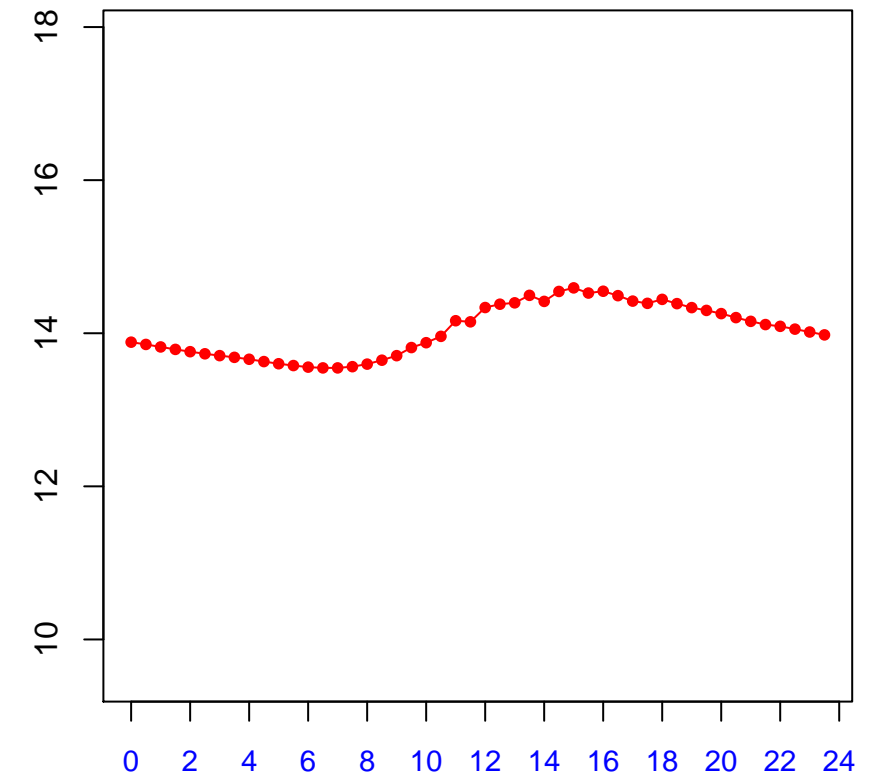

Diurnal cycles at US-PFe: Tsoil_f (degC)

2019

January

February

March

April

May

June

July

August

September

October

November

December