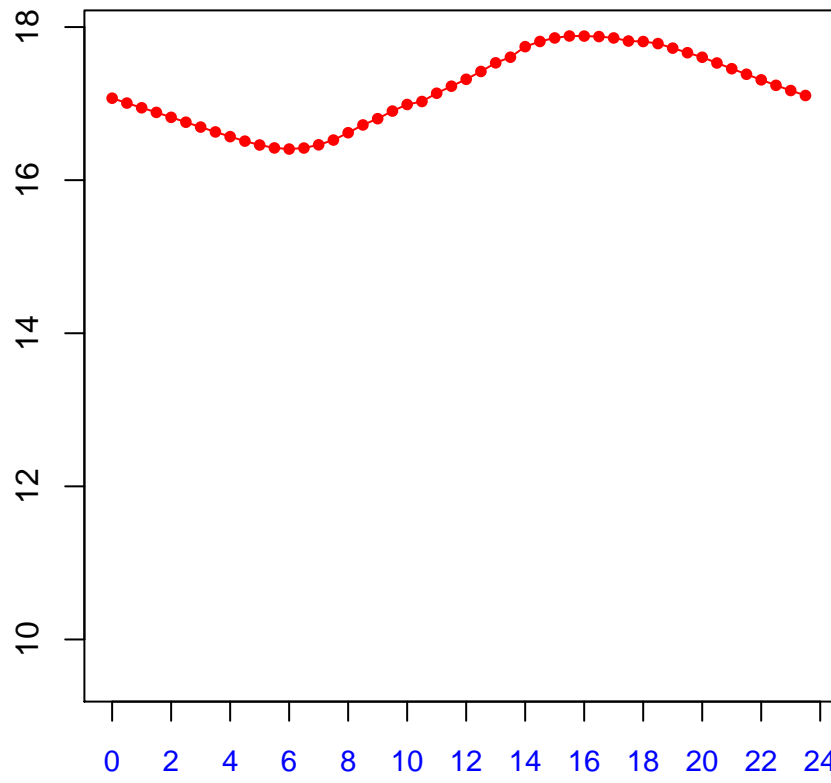

Diurnal cycles at US-PFe: Tsoil_f (degC)

2019

July