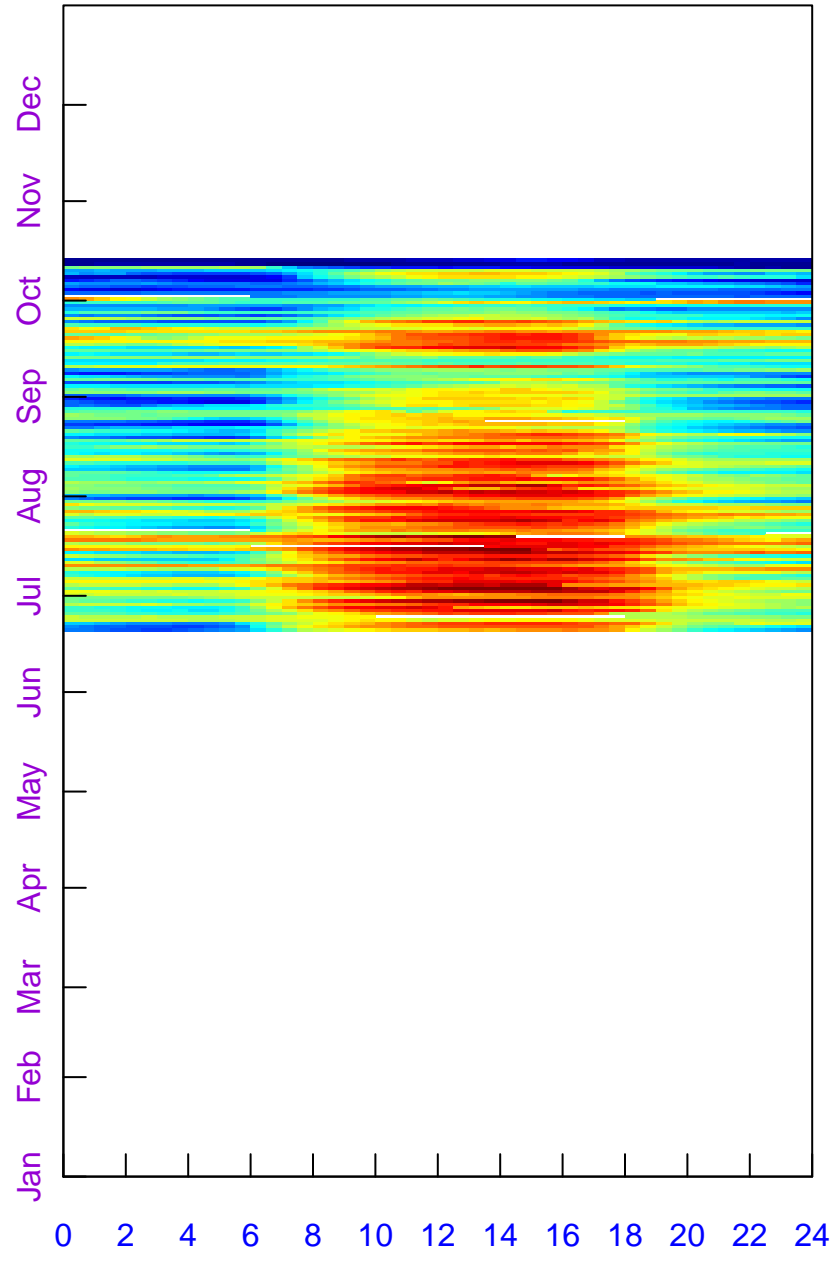

2019

Fingerprint at US-PFd:
Tair (degC)