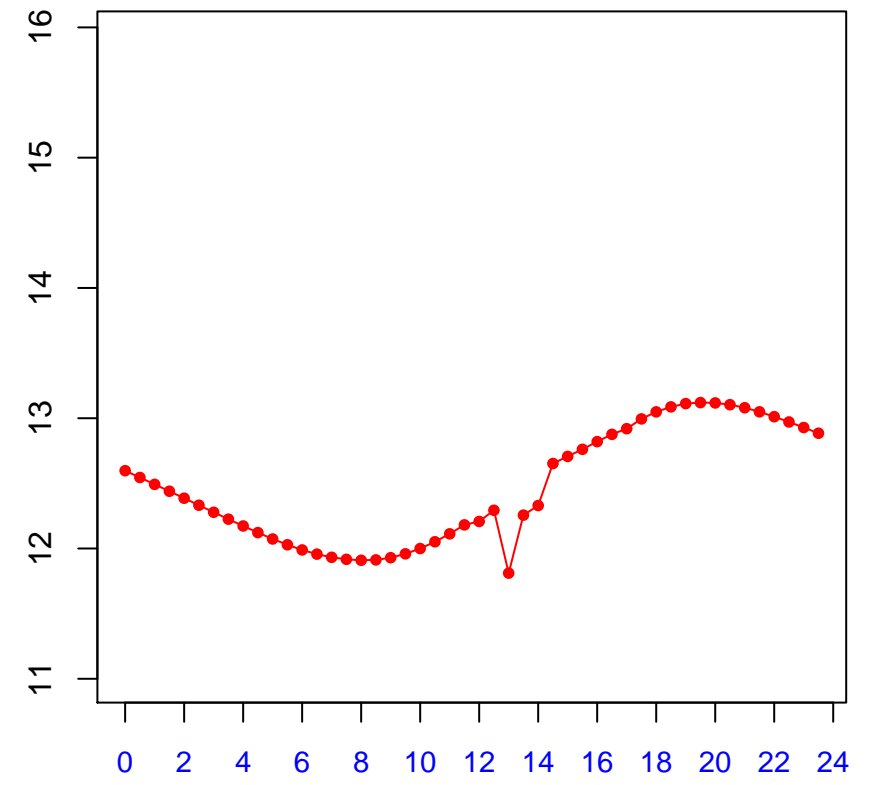

Diurnal cycles at US-PFd: Tsoil_f (degC)

2019

January

February

March

April

May

June

July

August

September

October

November

December