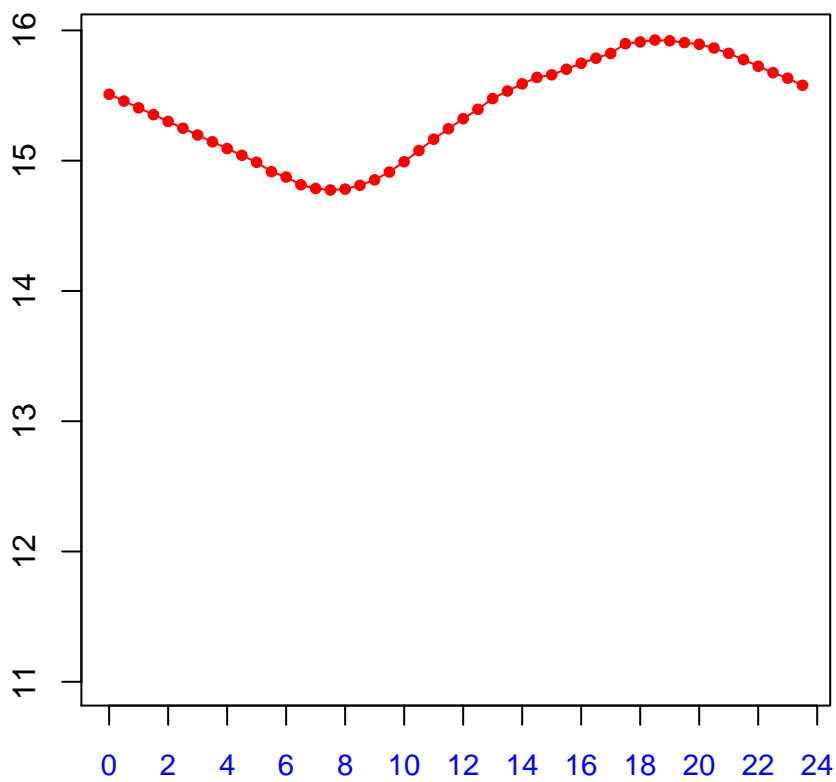

Diurnal cycles at US-PFd: Tsoil_f (degC)

2019

July