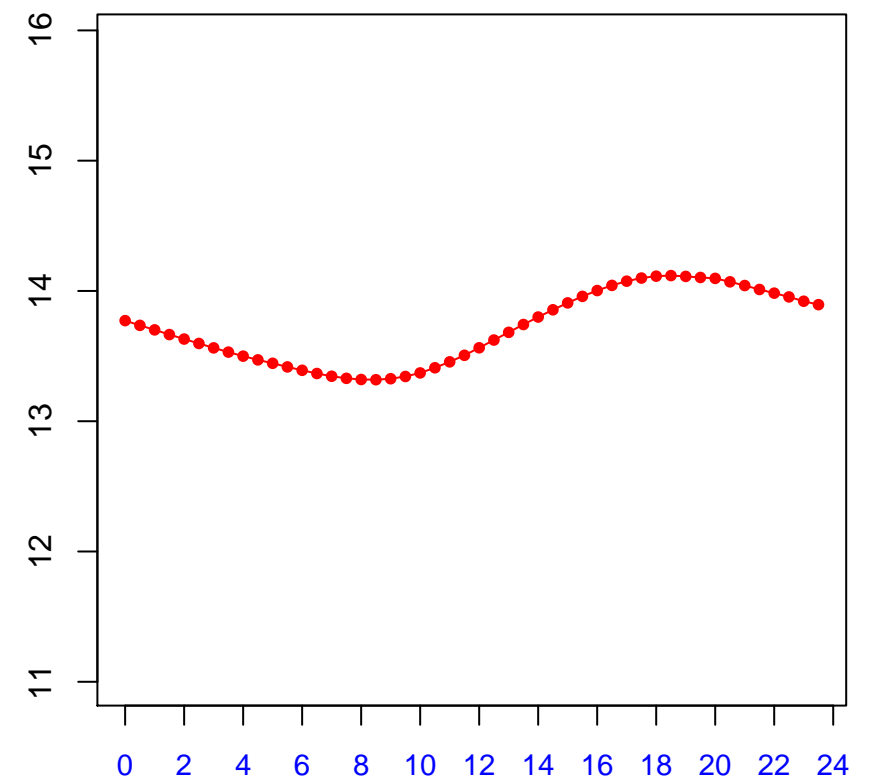

Diurnal cycles at US-PFd: Tsoil_f (degC)

2019

January

February

March

April

May

June

July

August

September

October

November

December