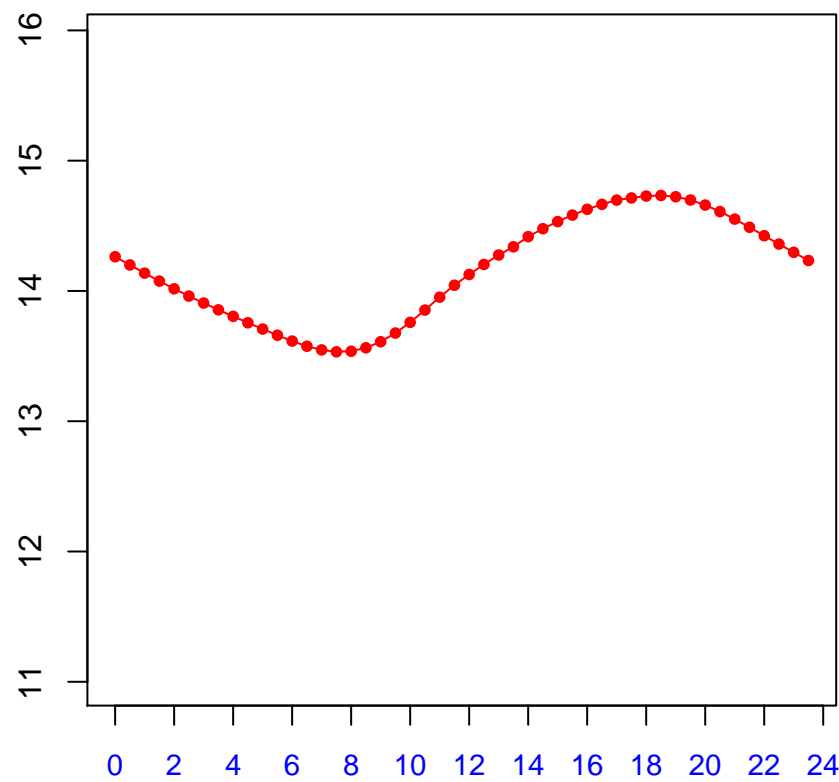

Diurnal cycles at US-PFd: Tsoil_f (degC)

2019

January

February

March

April

May

June

July

August

September

October

November

December