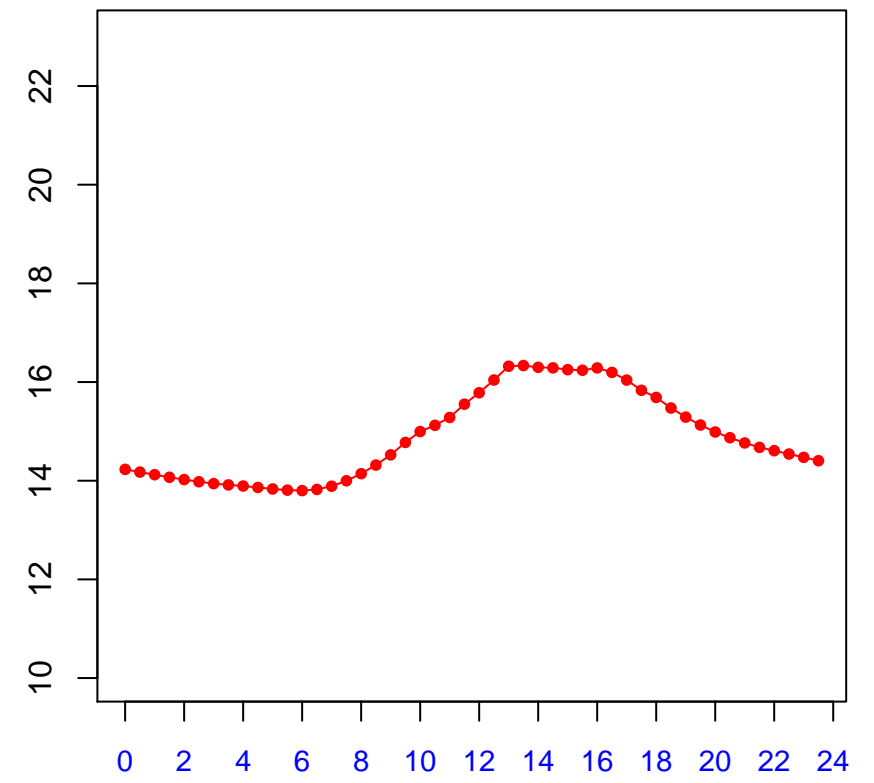

Diurnal cycles at US-PFc_no_reichstein:
Tsoil_f (degC)

2019

January

February

March

April

May

June

July

August

September

October

November

December