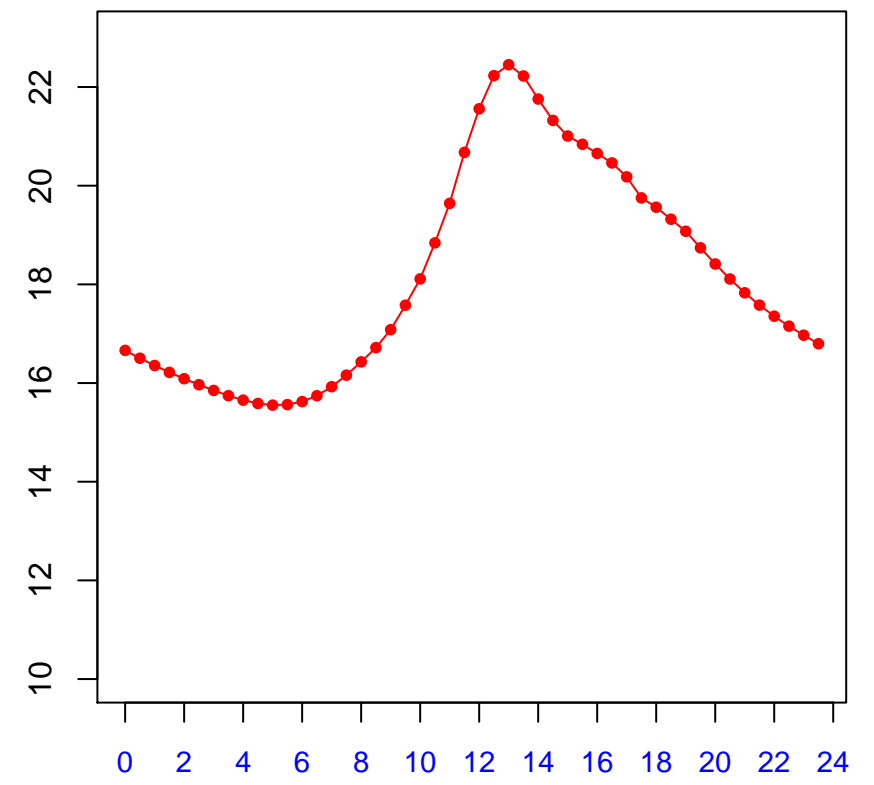

Diurnal cycles at US-PFc_no_reichstein:
Tsoil_f (degC)

2019

January

February

March

April

May

June

July

August

September

October

November

December