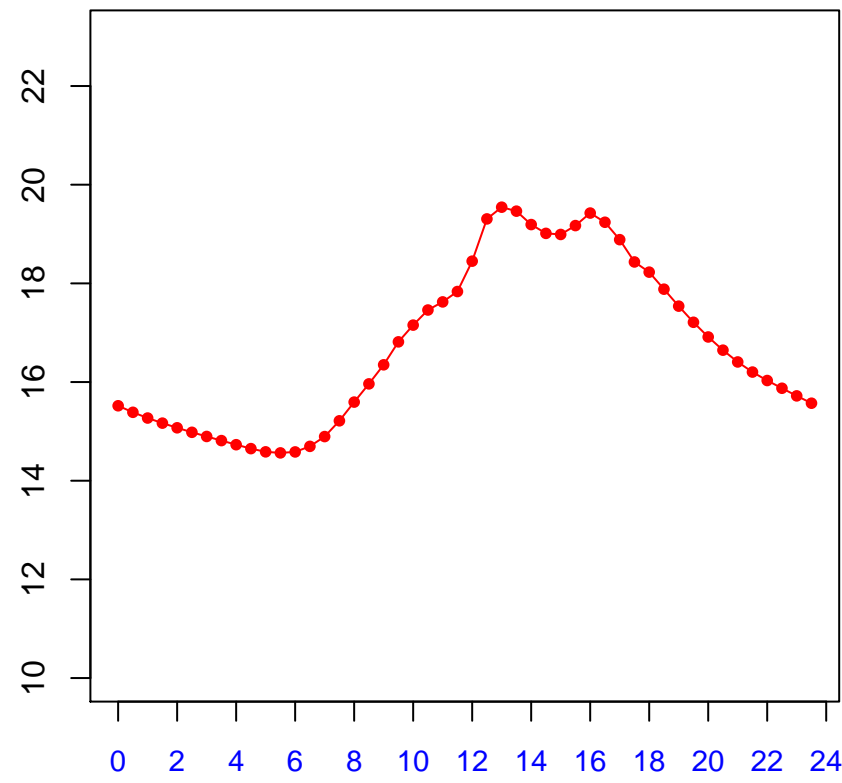

Diurnal cycles at US-PFc_no_reichstein:
Tsoil_f (degC)

2019

January

February

March

April

May

June

July

August

September

October

November

December