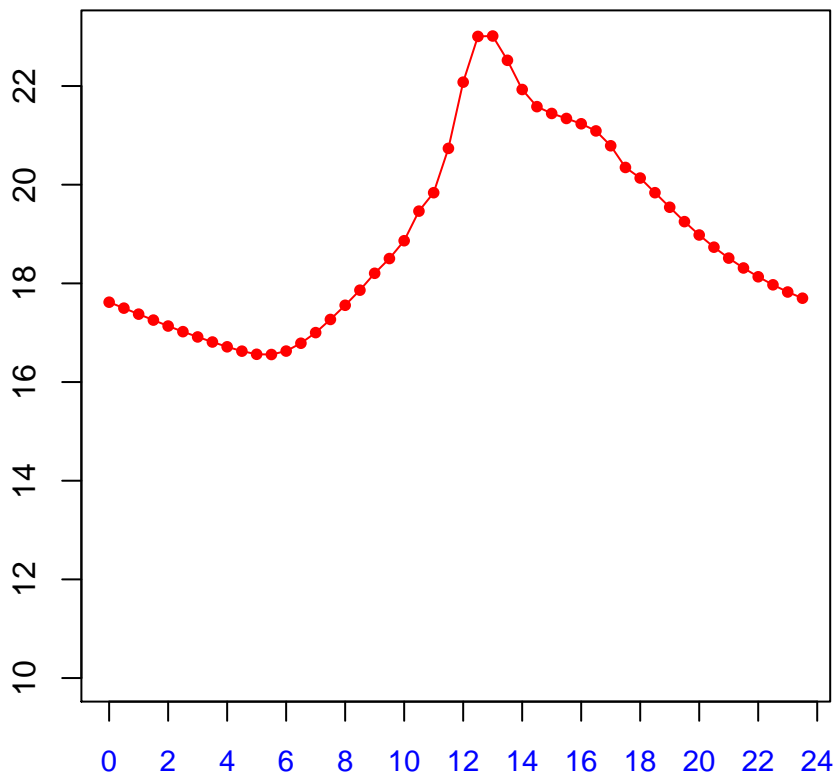

Diurnal cycles at US-PFc_no_reichstein:
Tsoil_f (degC)

2019

July