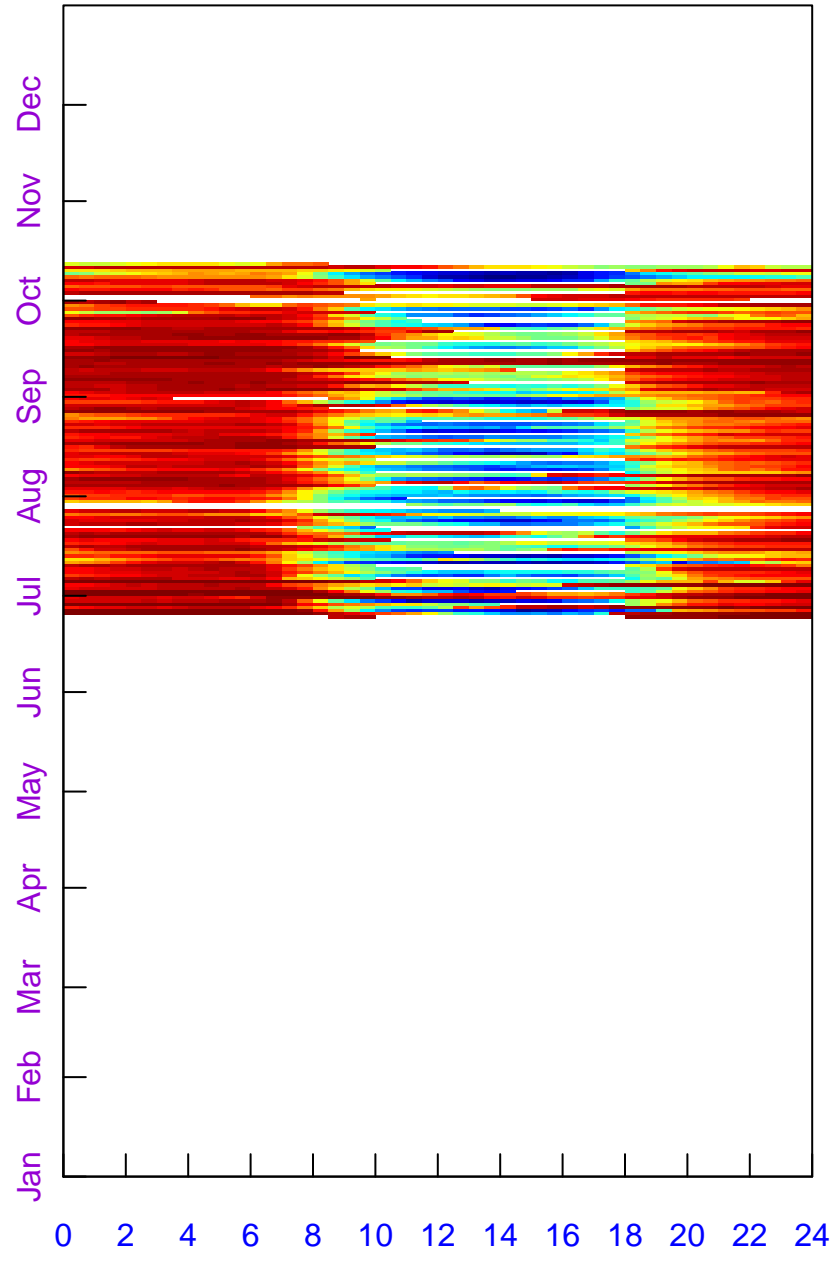

2019

Fingerprint at US-PFb:
rH (%)