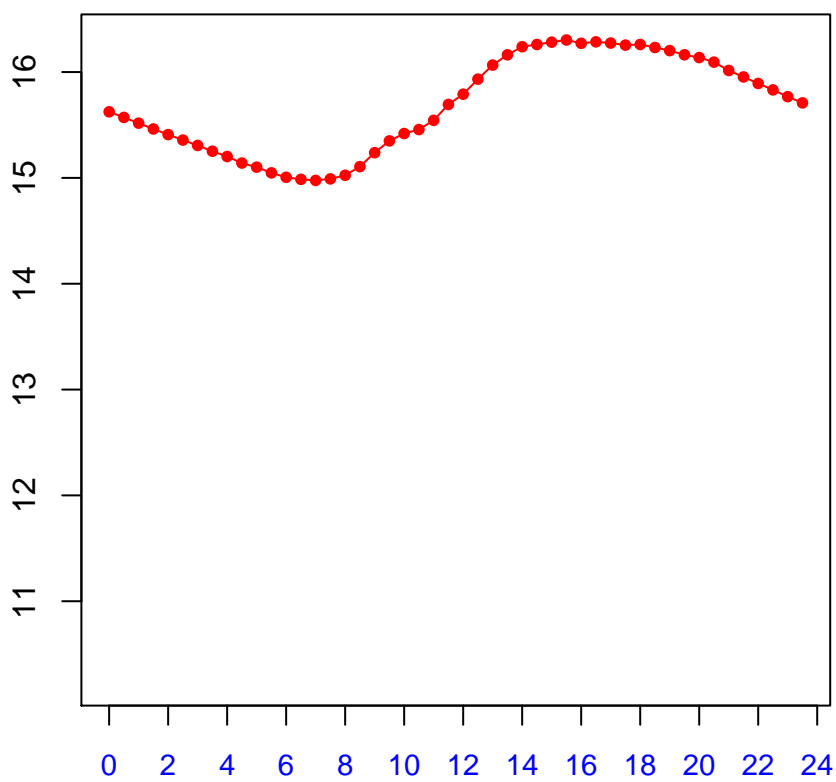

Diurnal cycles at US-PFb: Tsoil_f (degC)

2019

January

February

March

April

May

June

July

August

September

October

November

December