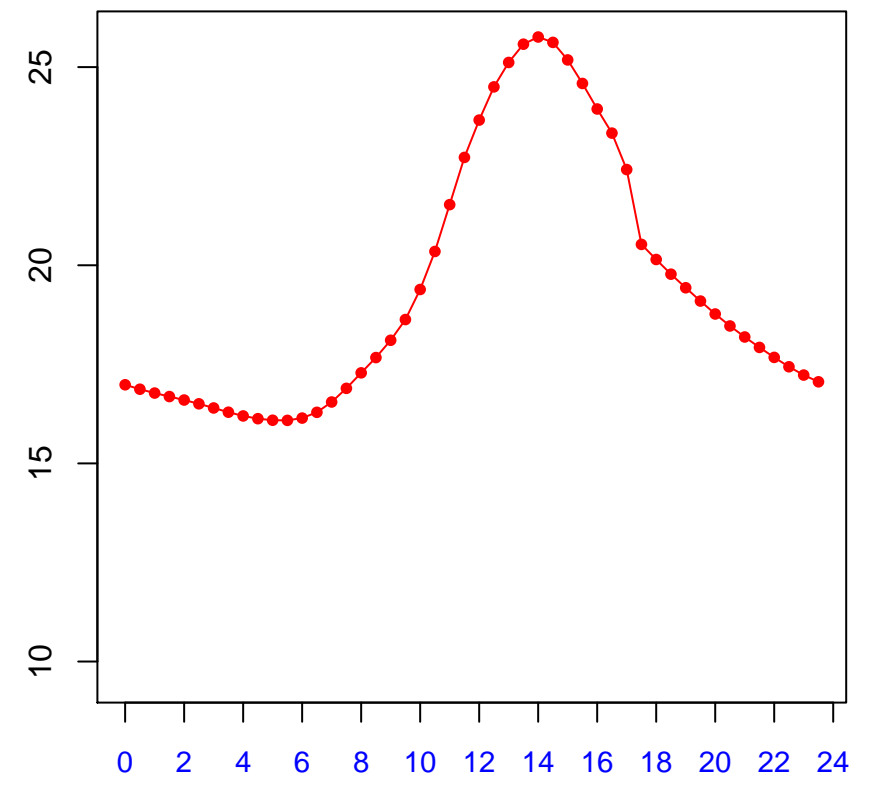

Diurnal cycles at US-PFL: Tsoil_f (degC)

2019

January

February

March

April

May

June