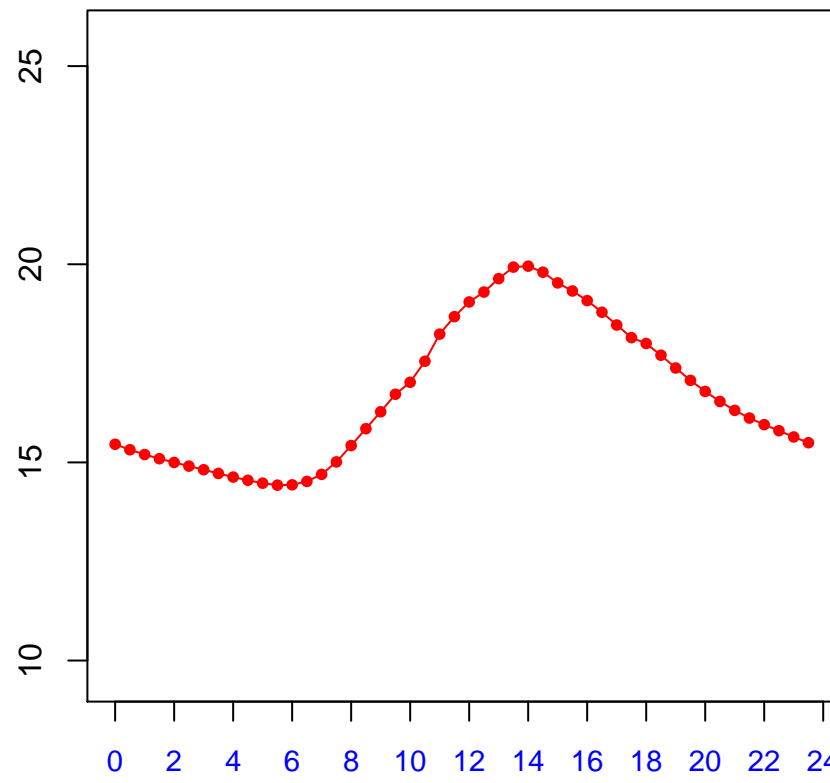

Diurnal cycles at US-PFL: Tsoil_f (degC)

2019

January

February

March

April

May

June

July

August

September

October

November

December