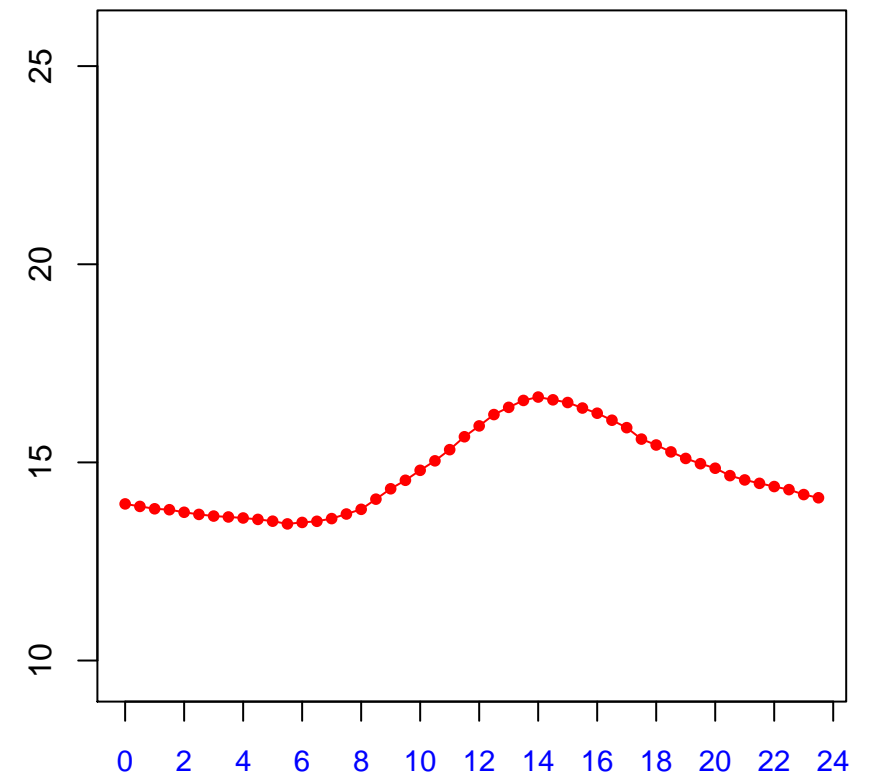

Diurnal cycles at US-PFL: Tsoil_f (degC)

2019

January

February

March

April

May

June

July

August

September

October

November

December