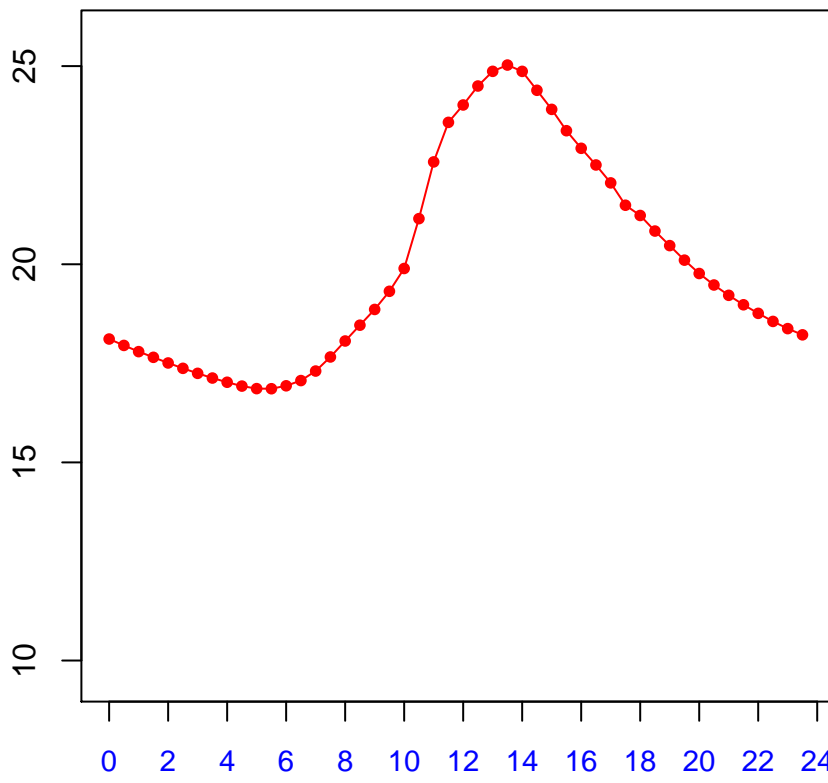

Diurnal cycles at US-PFL: Tsoil_f (degC)

2019

January

February

March

April

May

June

July

August

September

October

November

December