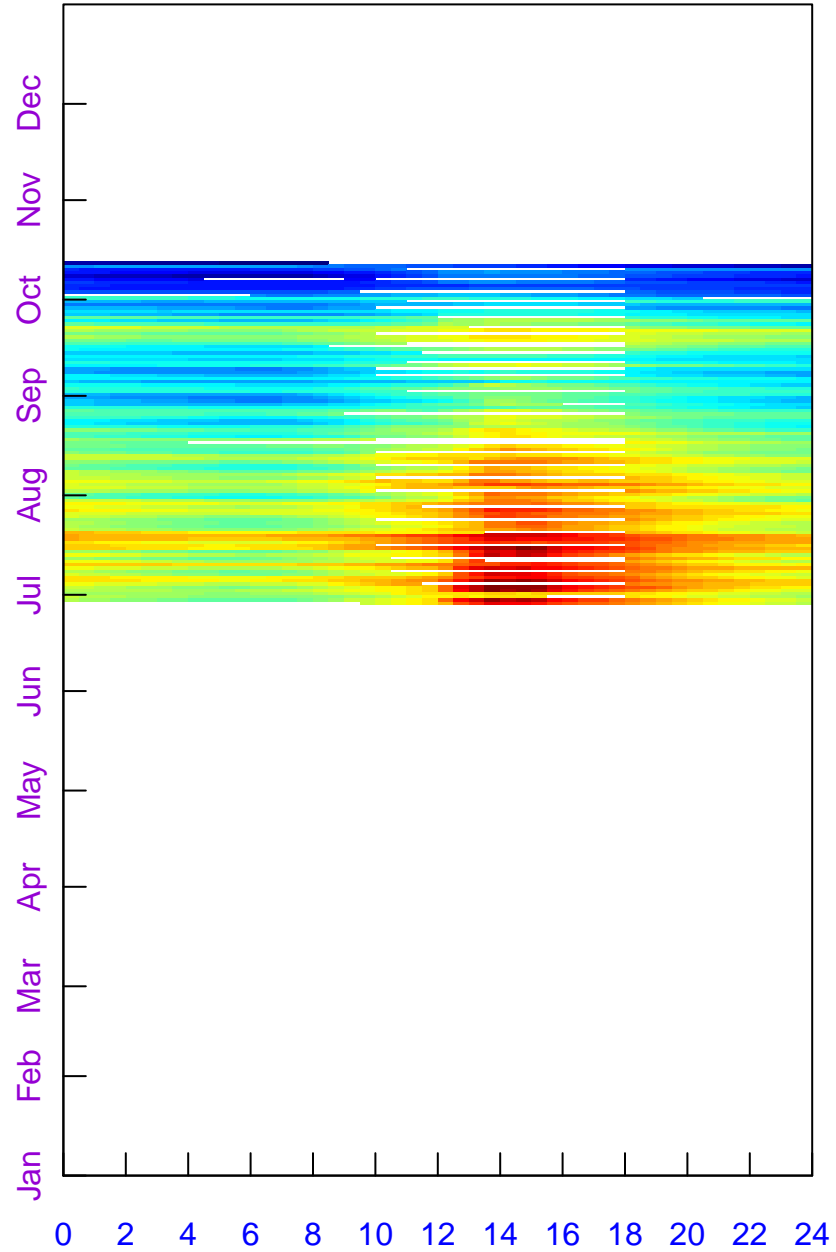

2019

Fingerprint at US-PFt:
Tsoil (degC)