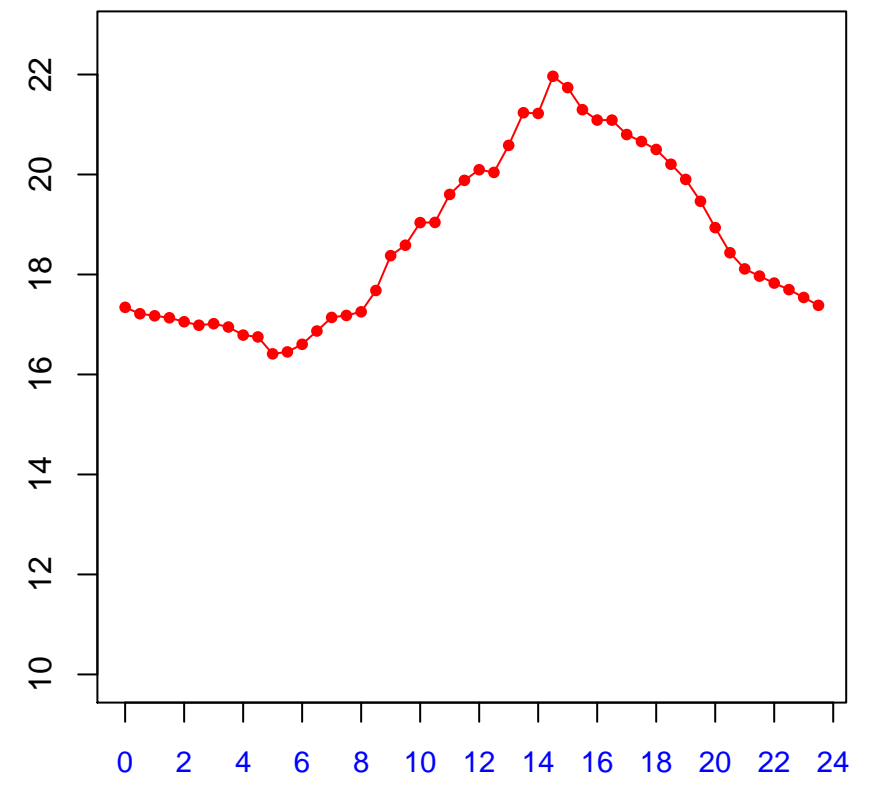

Diurnal cycles at US-PFt: Tsoil_f (degC)

2019

January

February

March

April

May

June

July

August

September

October

November

December