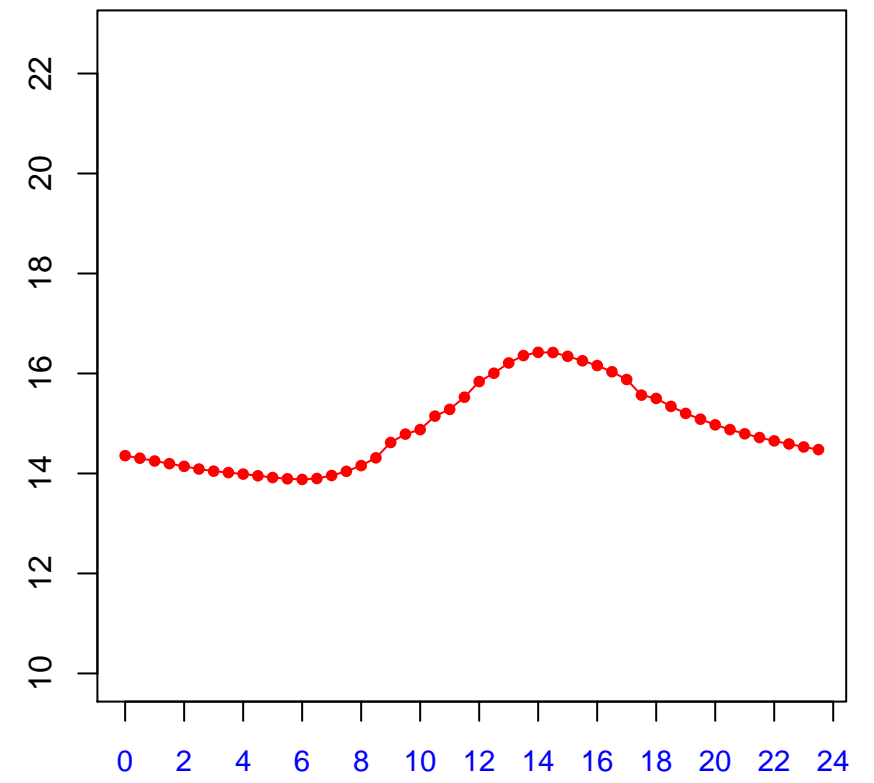

Diurnal cycles at US-PFt: Tsoil_f (degC)

2019

January

February

March

April

May

June

July

August

September

October

November

December