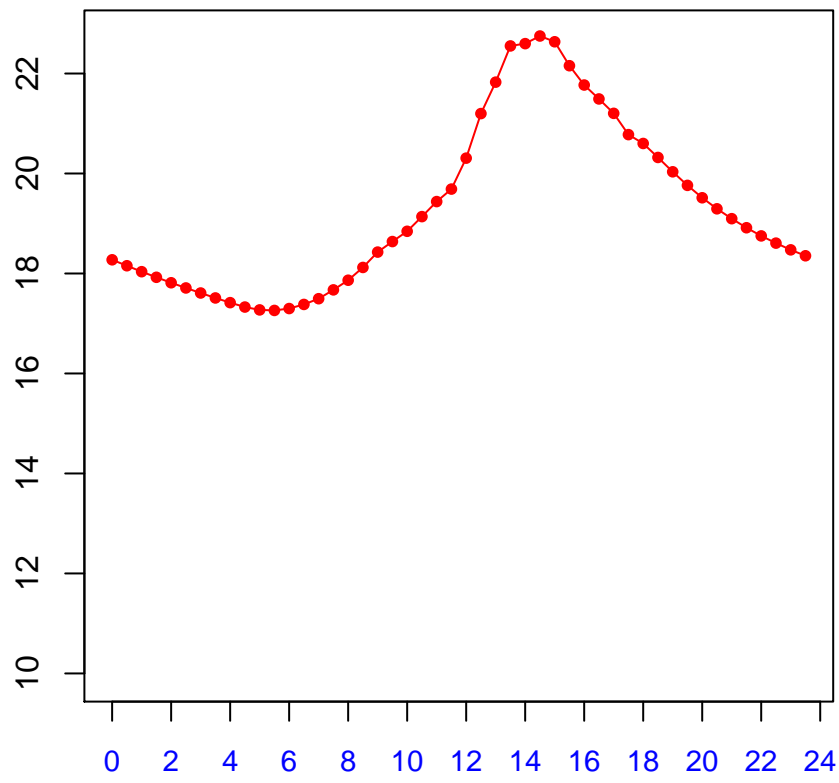

Diurnal cycles at US-PFt: Tsoil_f (degC)

2019

July