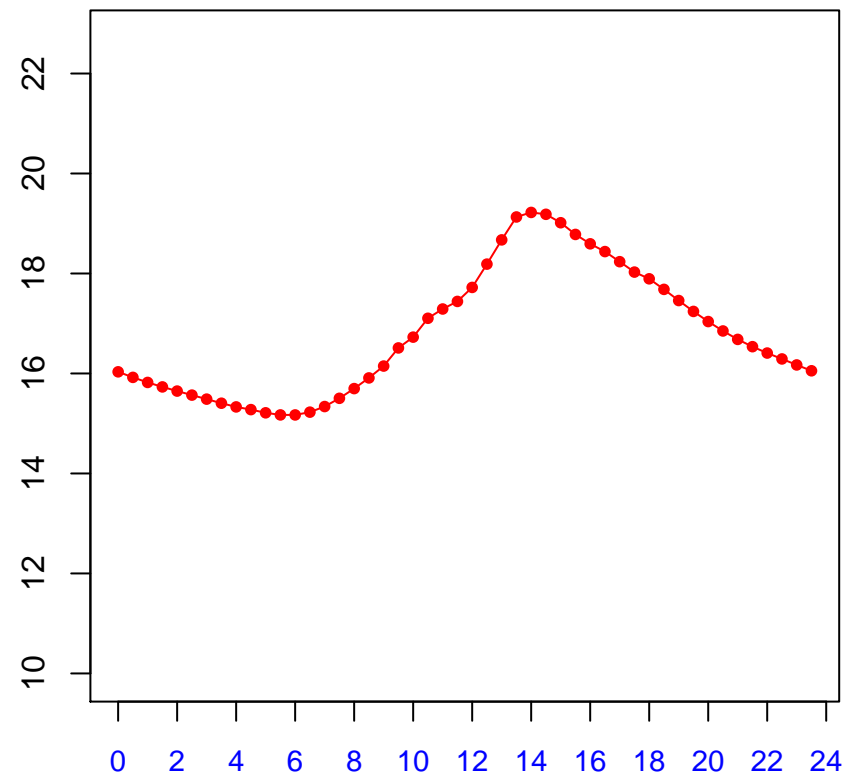

Diurnal cycles at US-PFt: Tsoil_f (degC)

2019

January

February

March

April

May

June

July

August

September

October

November

December