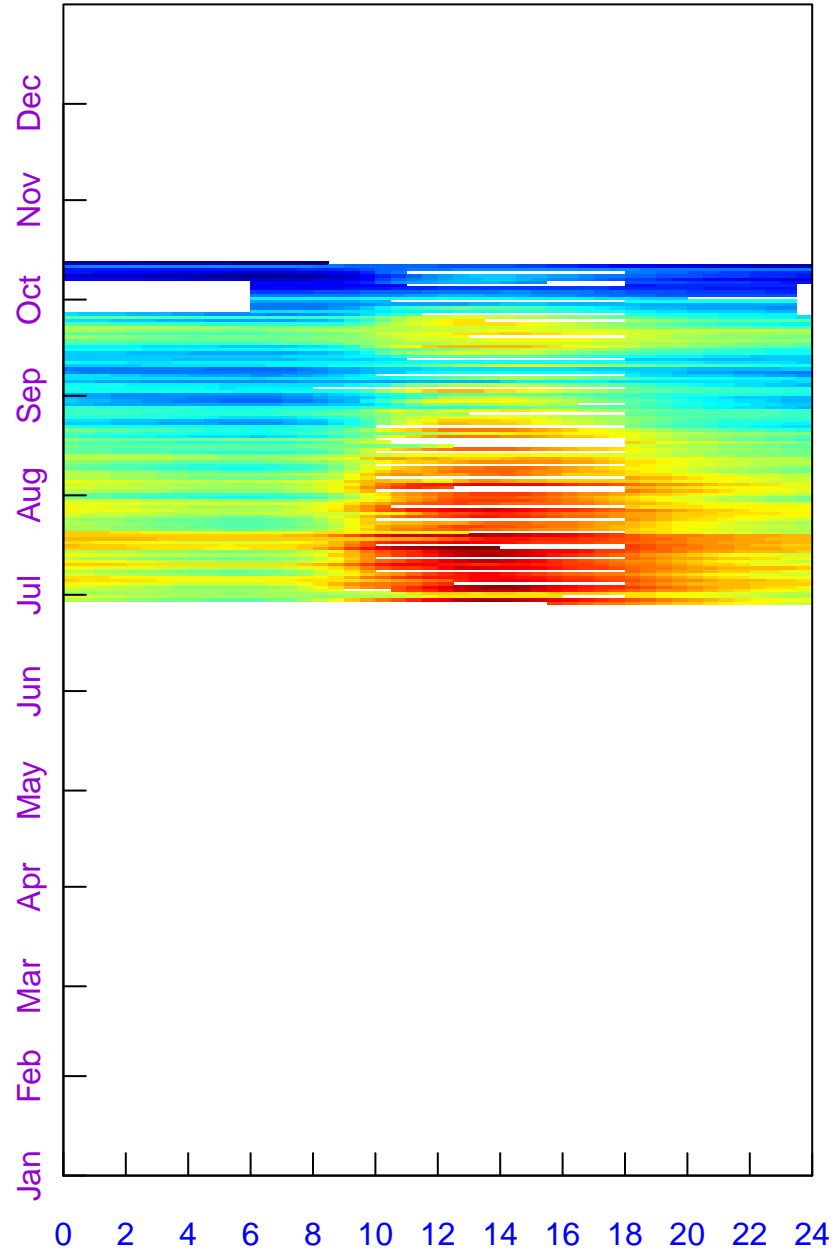

2019

Fingerprint at US-PFs_manual_itc_filt:
Tsoil (degC)