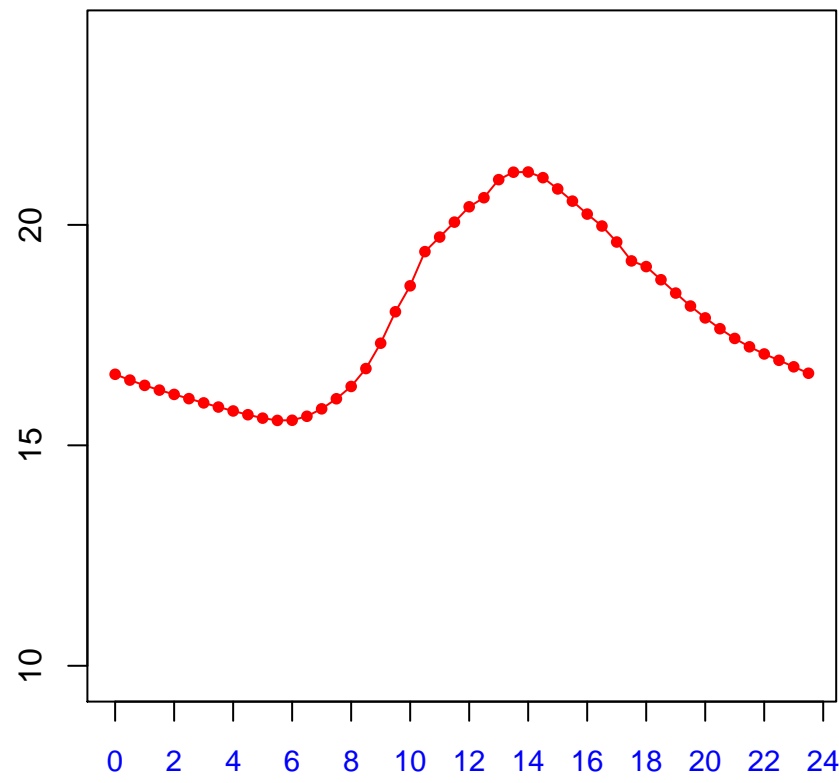

Diurnal cycles at US-PFs_manual_its_filt:
Tsoil_f (degC)

2019

January

February

March

April

May

June

July

August

September

October

November

December