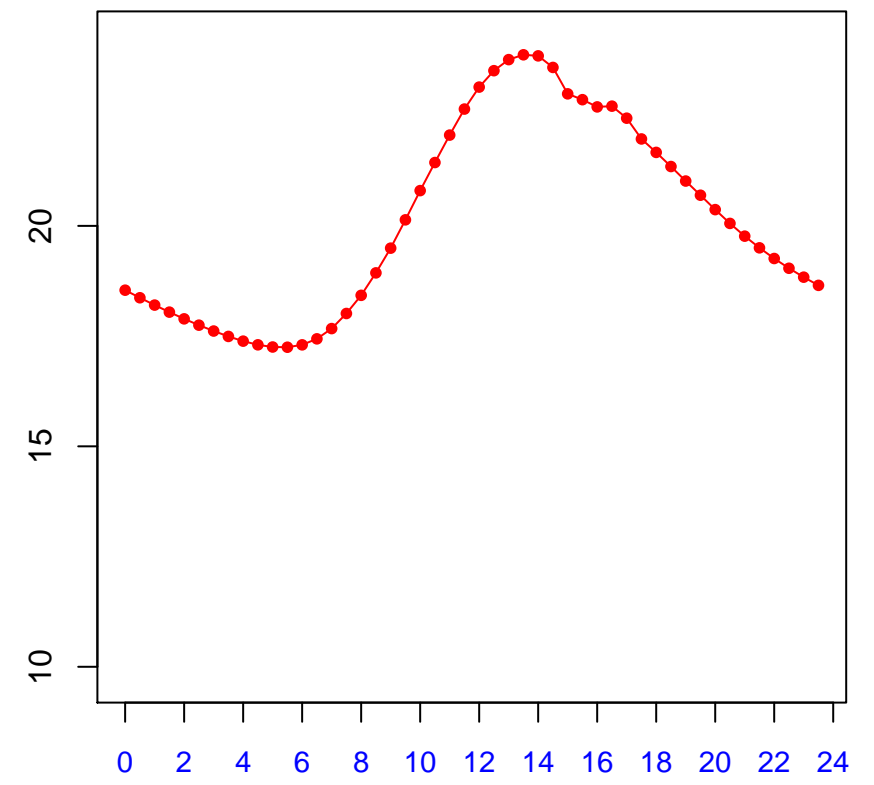

Diurnal cycles at US-PFs_manual_its_filt:
Tsoil_f (degC)

2019

January

February

March

April

May

June