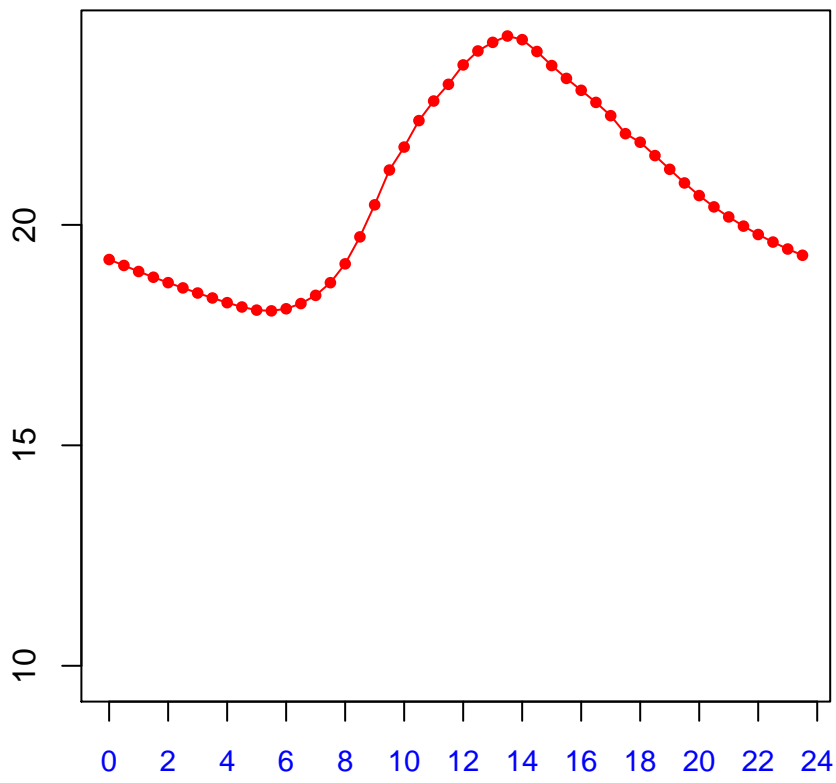

Diurnal cycles at US-PFs_manual_its_filt:
Tsoil_f (degC)

2019

July