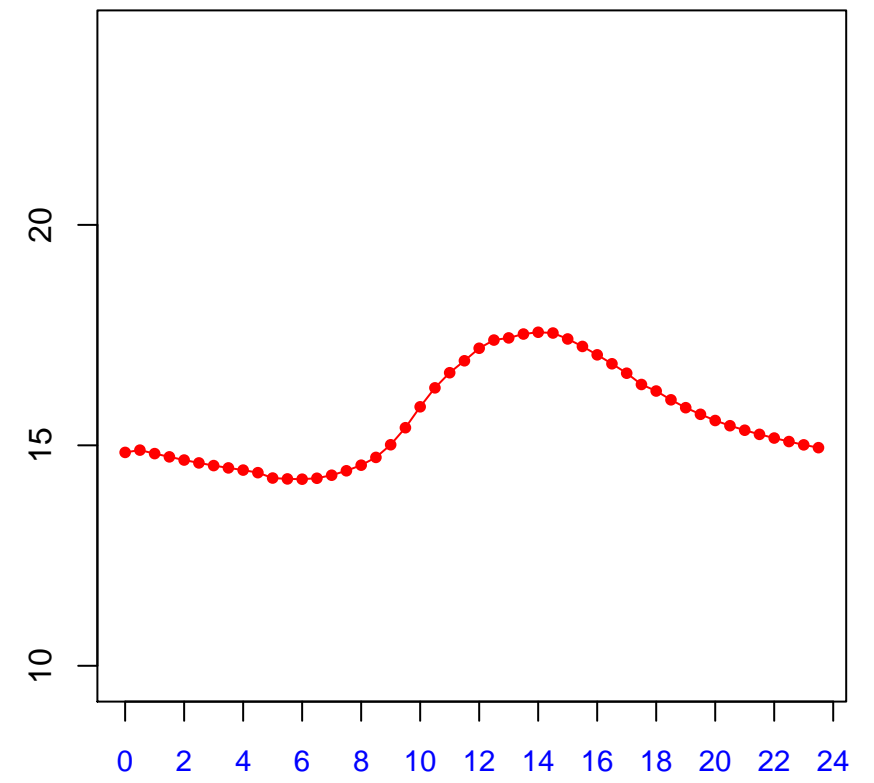

Diurnal cycles at US-PFs_manual_its_filt:
Tsoil_f (degC)

2019

September