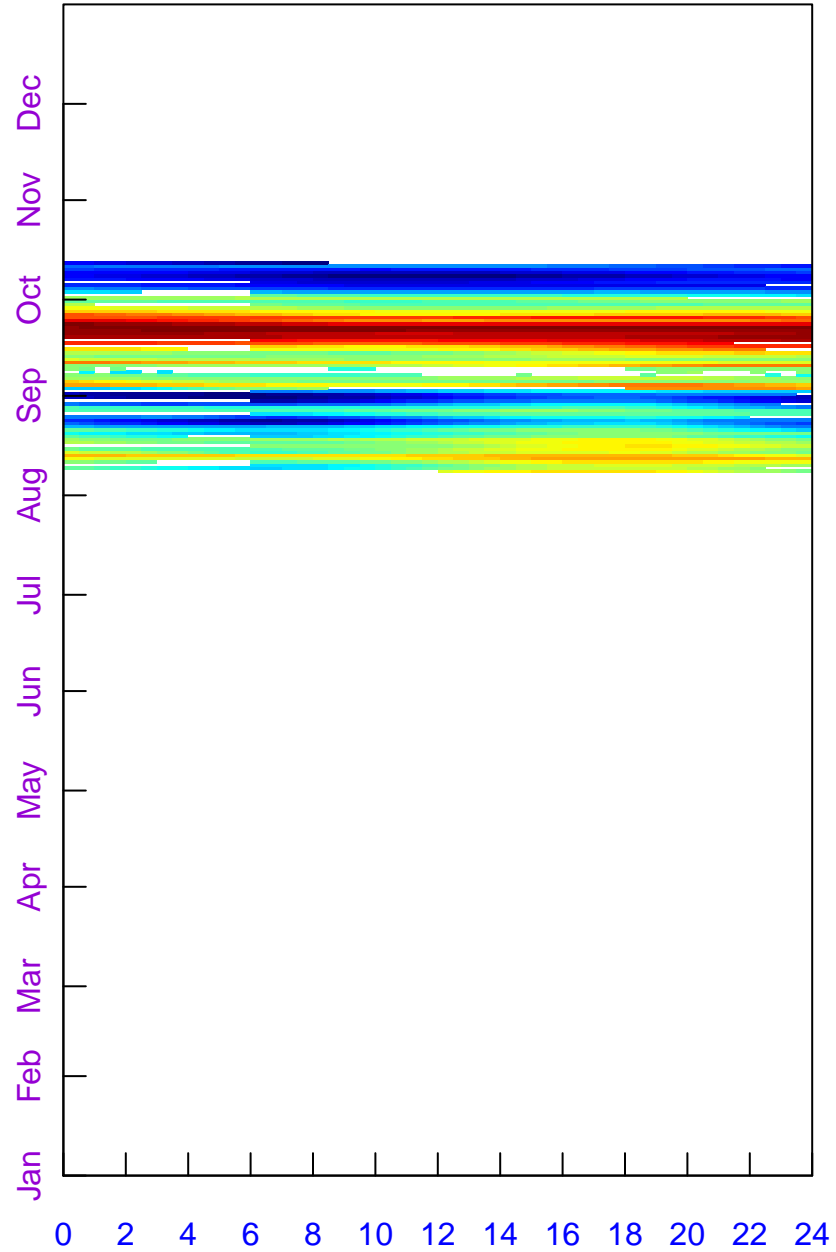

2019

Fingerprint at US-PFr_manual_itc_filt:
Tsoil (degC)