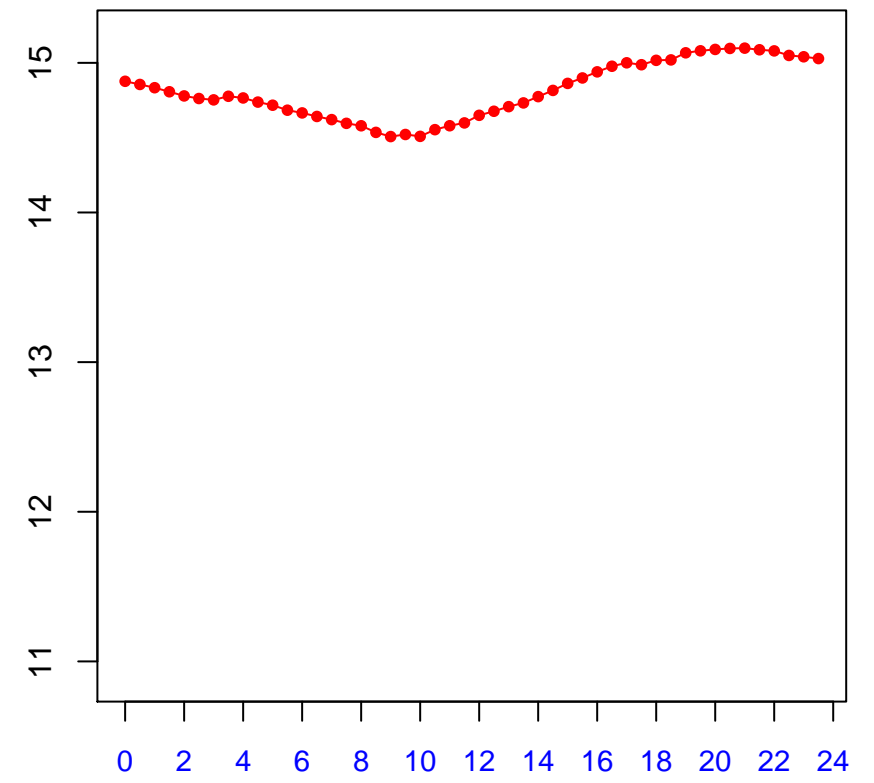

Diurnal cycles at US-PFr_manual_itc_filt:
Tsoil_f (degC)

2019

January

February

March

April

May

June

July

August

September

October

November

December