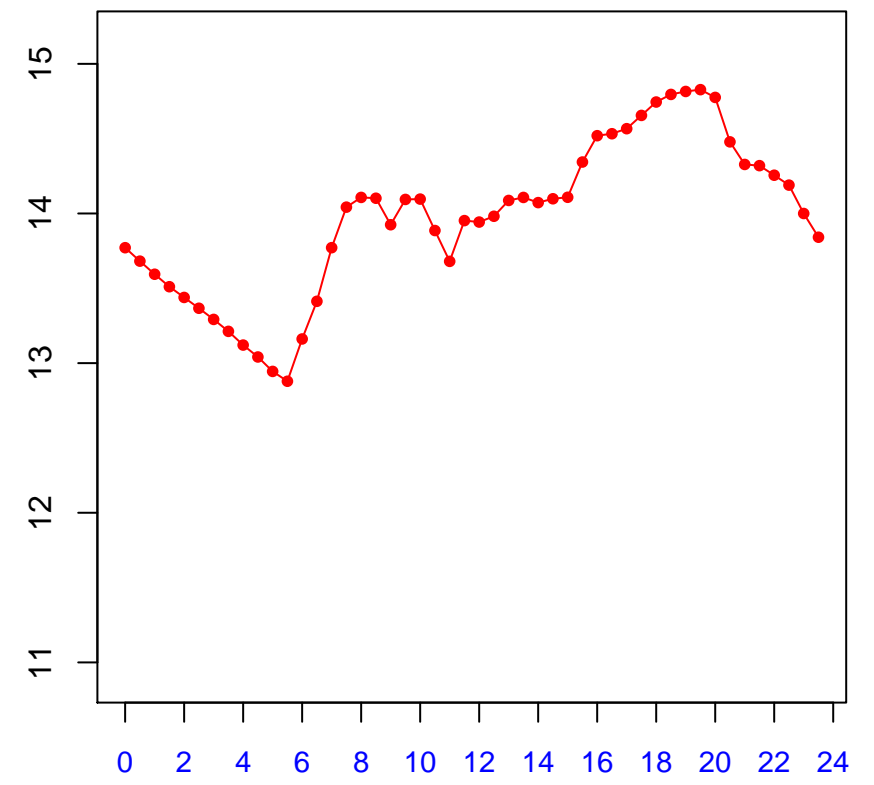

Diurnal cycles at US-PFr_manual_itc_filt:
Tsoil_f (degC)

2019

January

February

March

April

May

June

July

August

September

October

November

December