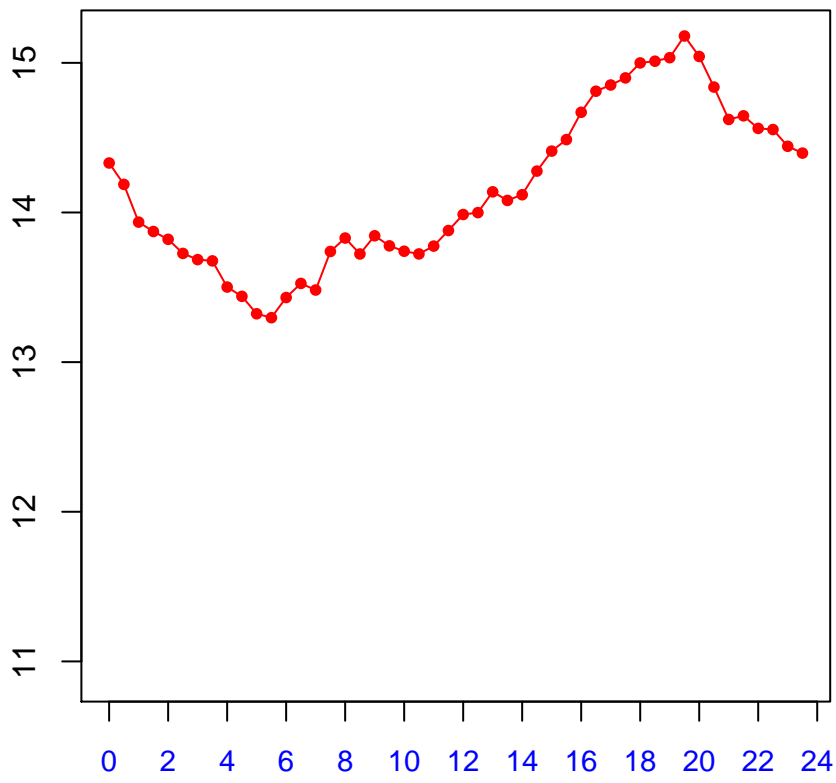

Diurnal cycles at US-PFr_manual_itc_filt:
Tsoil_f (degC)

2019

January

February

March

April

May

June

July

August

September

October

November

December