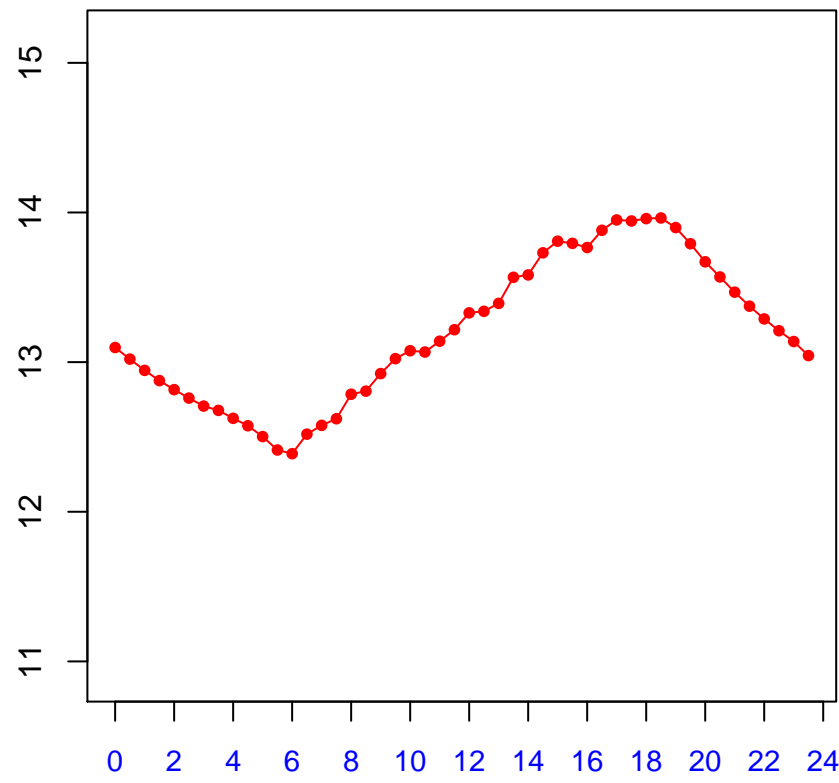

Diurnal cycles at US-PFr_manual_itc_filt:
Tsoil_f (degC)

2019

January

February

March

April

May

June

July

August

September

October

November

December