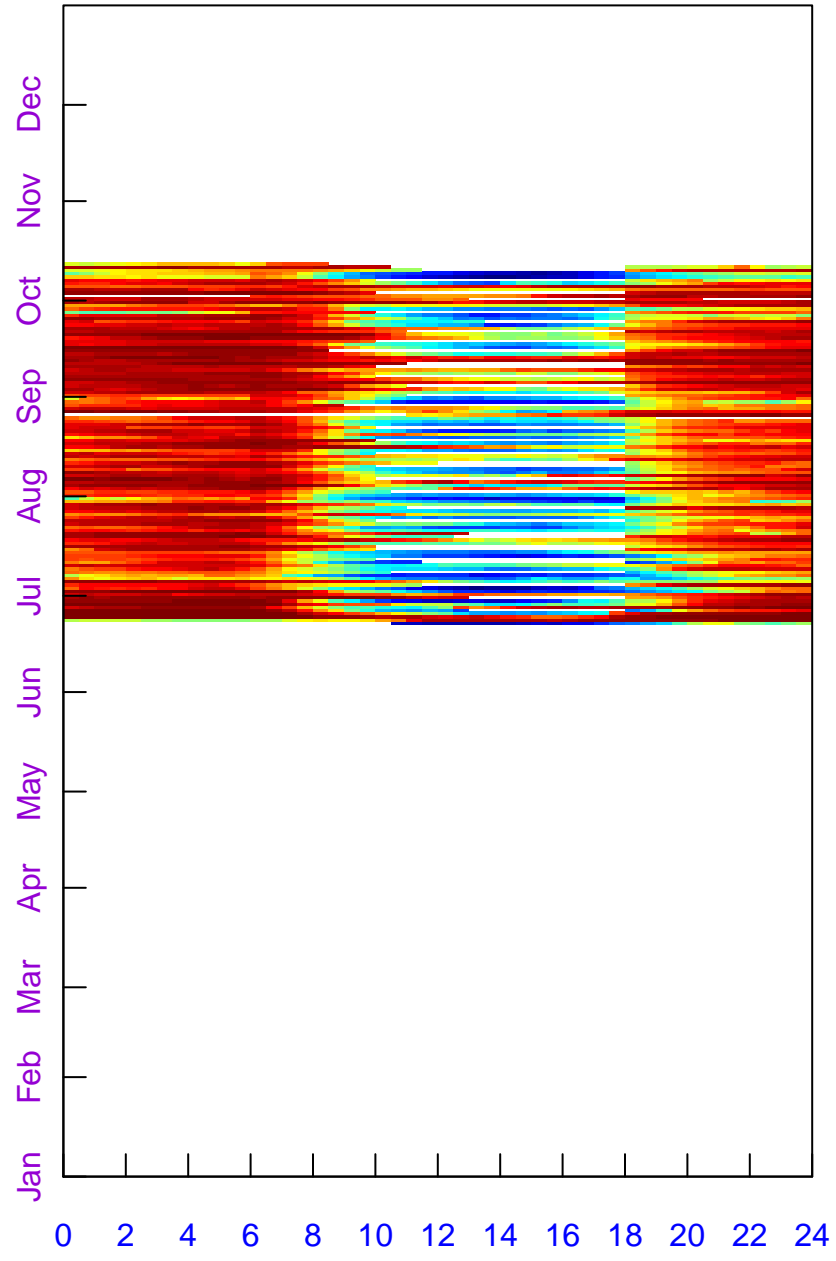

2019

Fingerprint at US-PFq:
rH (%)