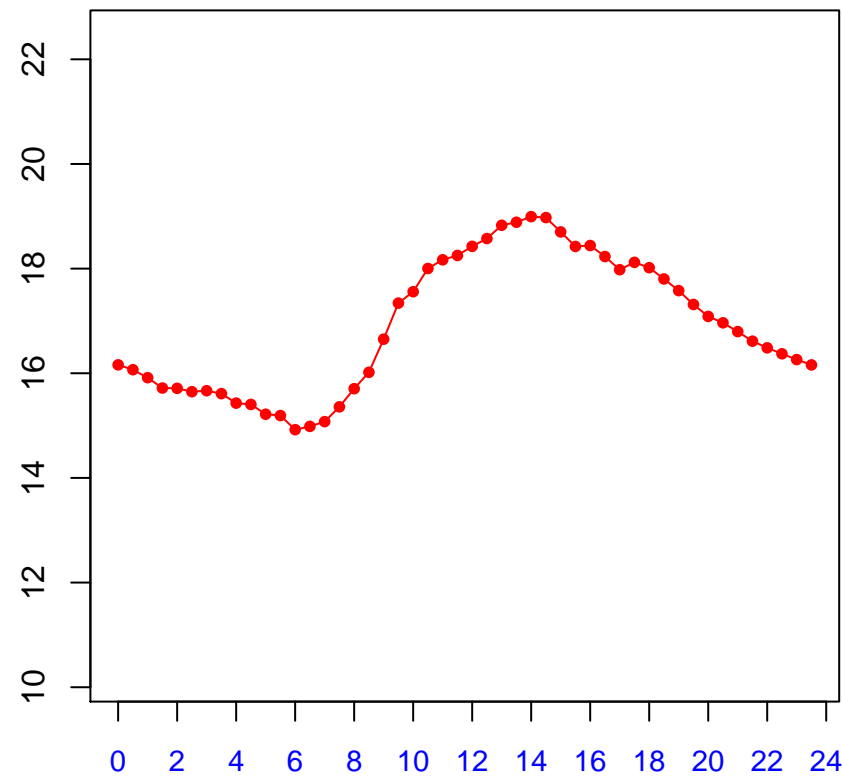

Diurnal cycles at US-PFq: Tsoil_f (degC)

2019

January

February

March

April

May

June

July

August

September

October

November

December