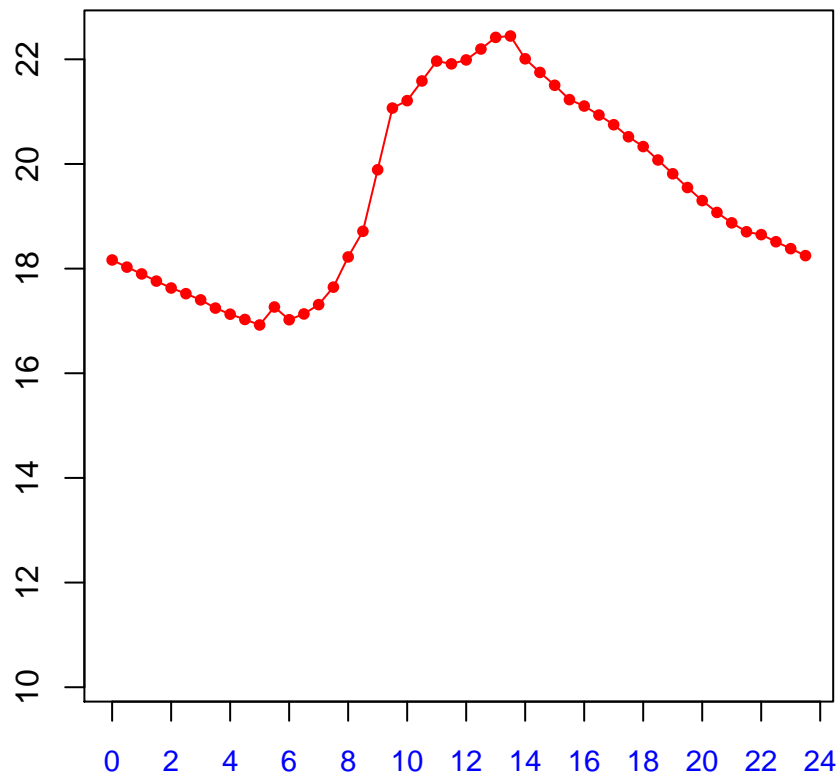

Diurnal cycles at US-PFq: Tsoil_f (degC)

2019

January

February

March

April

May

June

July

August

September

October

November

December