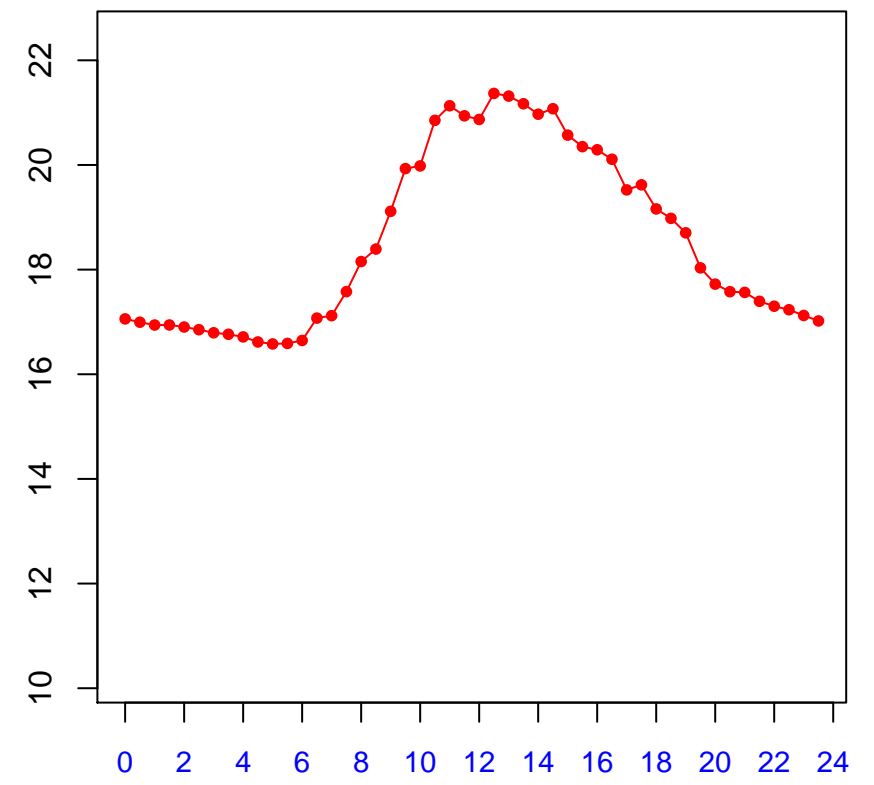

Diurnal cycles at US-PFq: Tsoil_f (degC)

2019

January

February

March

April

May

June

July

August

September

October

November

December