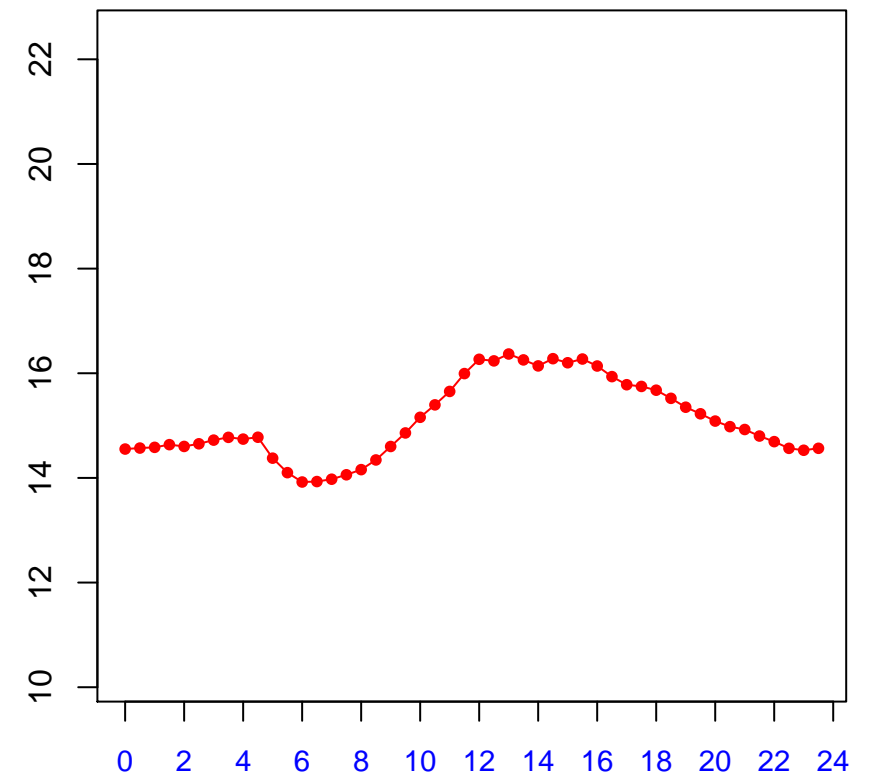

Diurnal cycles at US-PFq: Tsoil_f (degC)

2019

January

February

March

April

May

June

July

August

September

October

November

December