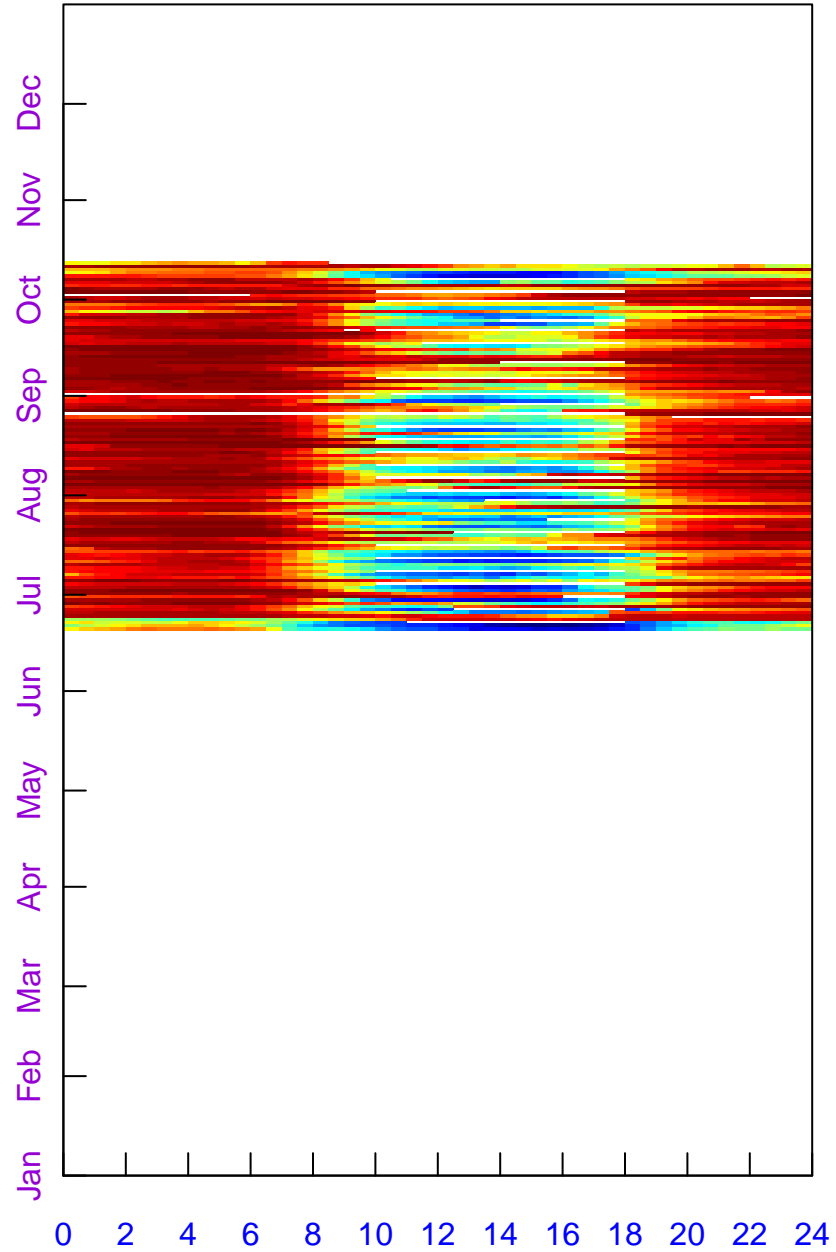

2019

Fingerprint at US-PFp:
rH (%)